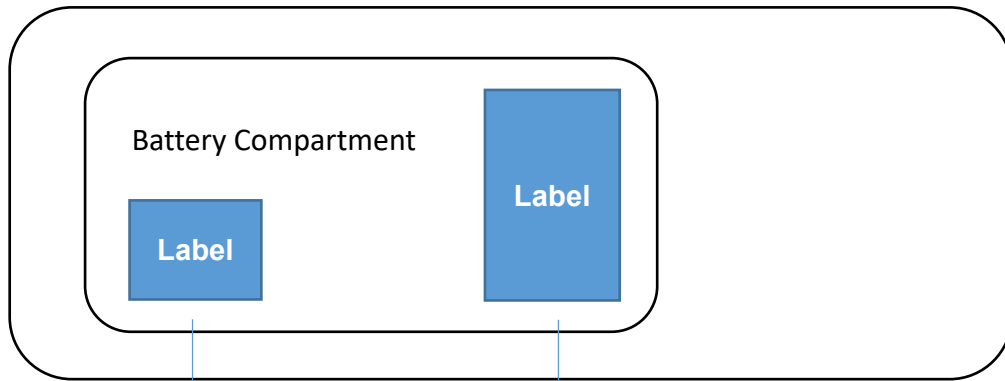

Label & Location

✂️ The battery will not be installed during marketing, it will be installed by the users.

Back Side

NX81-RF2-A00 **Handheld Group AB**
P/N:7404800010038M Strandgatan 40, 531 60,
INPUT: 5V 3A Lidköping, Sweden
FCC ID:YY3-142481
IMEI:356864100142272 IC :11695A-142481
 Contains FCC ID : YY32022RG520NNA
S/N:C3802GNAD4335 Contains IC: 11695A-2022RG520NA
 Made in China

NX81-RF0-A00 **Handheld Group AB**
P/N:7404800010008M Strandgatan 40, 531 60,
INPUT: 5V 3A Lidköping, Sweden
FCC ID:YY3-142481
S/N:C3802GNAD4334 IC :11695A-142481
 201-XXYYYY
5GHz band (W52, W53):
Indoor use only
Made in China