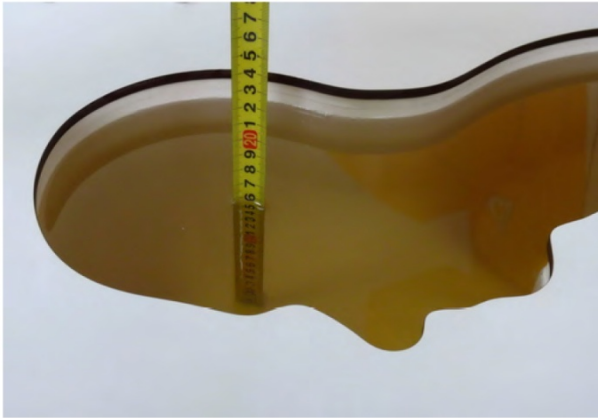

17. TestSetup Photos

Liquid depth in the head phantom (835MHz)

Liquid depth in the body phantom (835MHz)

Liquid depth in the head phantom (1900MHz)

Liquid depth in the body phantom (1900MHz)

Liquid depth in the head phantom (2450MHz)

Liquid depth in the body phantom (2450MHz)

Liquid depth in the head phantom (5GHz)

Liquid depth in the body phantom (5GHz)

Left Head Touch

Right Head Touch

Left Head Tilt (15°)

Right Head Tilt (15°)

Body-worn Front Side (10mm)

Body-worn Rear Side (10mm)

Hotspot mode - Front Side (10mm)

Hotspot mode - Rear Side (10mm)

Hotspot mode - Left Side (10mm)

Hotspot mode - Right Side (10mm)

Hotspot mode - Top Side (10mm)

Hotspot mode - Bottom Side (10mm)