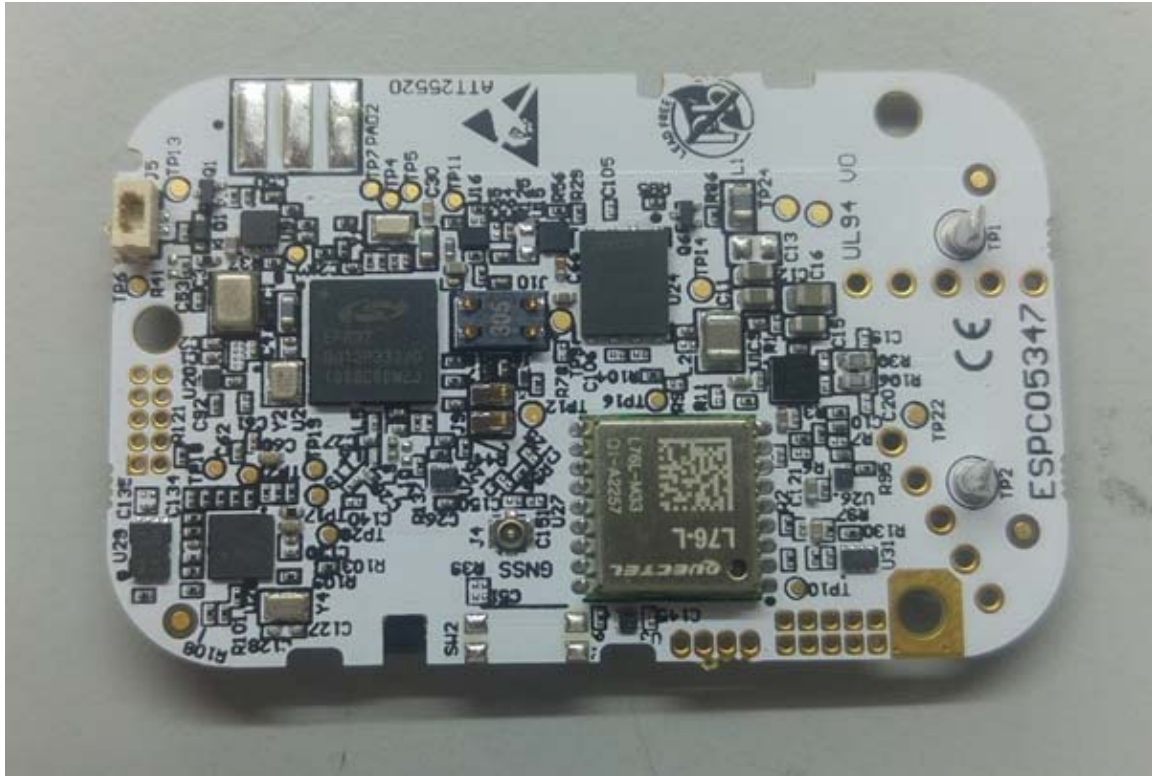

INTERNAL PHOTOGRAPHS

This document contains 11 photographs

Photograph No.1
ES900MPRS pendant internal view

Photograph No.2
ES900MPRS pendant internal view

Photograph No.3
ES900MPRS pendant internal view with PCB removed

Photograph No.4
ES900MPRS pendant PCB front view

Photograph No.5
ES900MPRS pendant PCB second side view

Photograph No.6
PCB close view

Photograph No.7
PCB second side close view

Photograph No.8
ES900MPRS pendant antenna