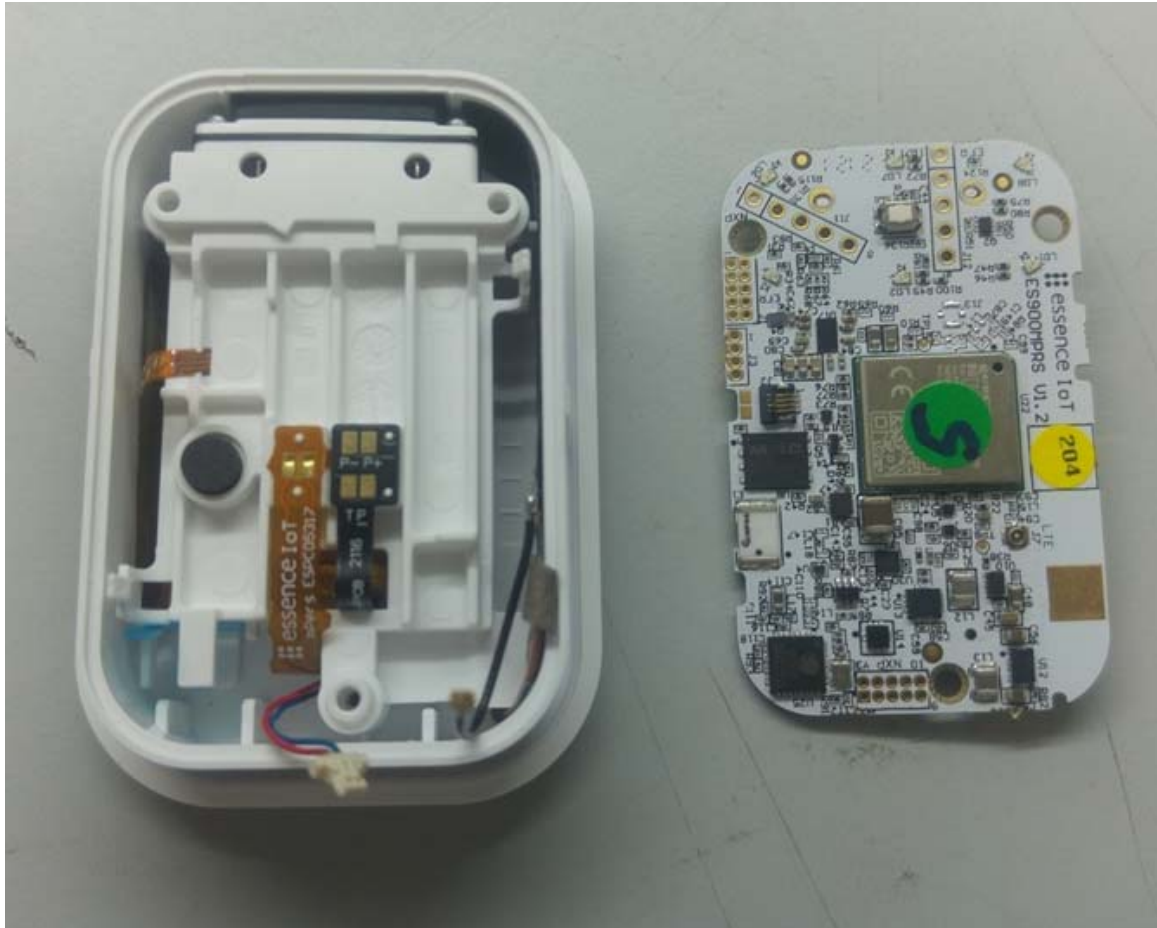

INTERNAL PHOTOGRAPHS

This document contains 11 photographs

Photograph No.1
ES900MPRS pendant internal view

Photograph No.2
ES900MPRS pendant internal view

Photograph No.3
ES900MPRS pendant internal view with PCB removed

Photograph No.4
ES900MPRS pendant PCB front view

Photograph No.5
ES900MPRS pendant PCB second side view

Photograph No.6
PCB close view

Photograph No.7
PCB second side close view

Photograph No.8
ES900MPRS pendant antenna

Photograph No.9
ES900MPRS pendant case

Photograph No.10
ES900MPRS case part

Photograph No.11
ES900MPRS power supply