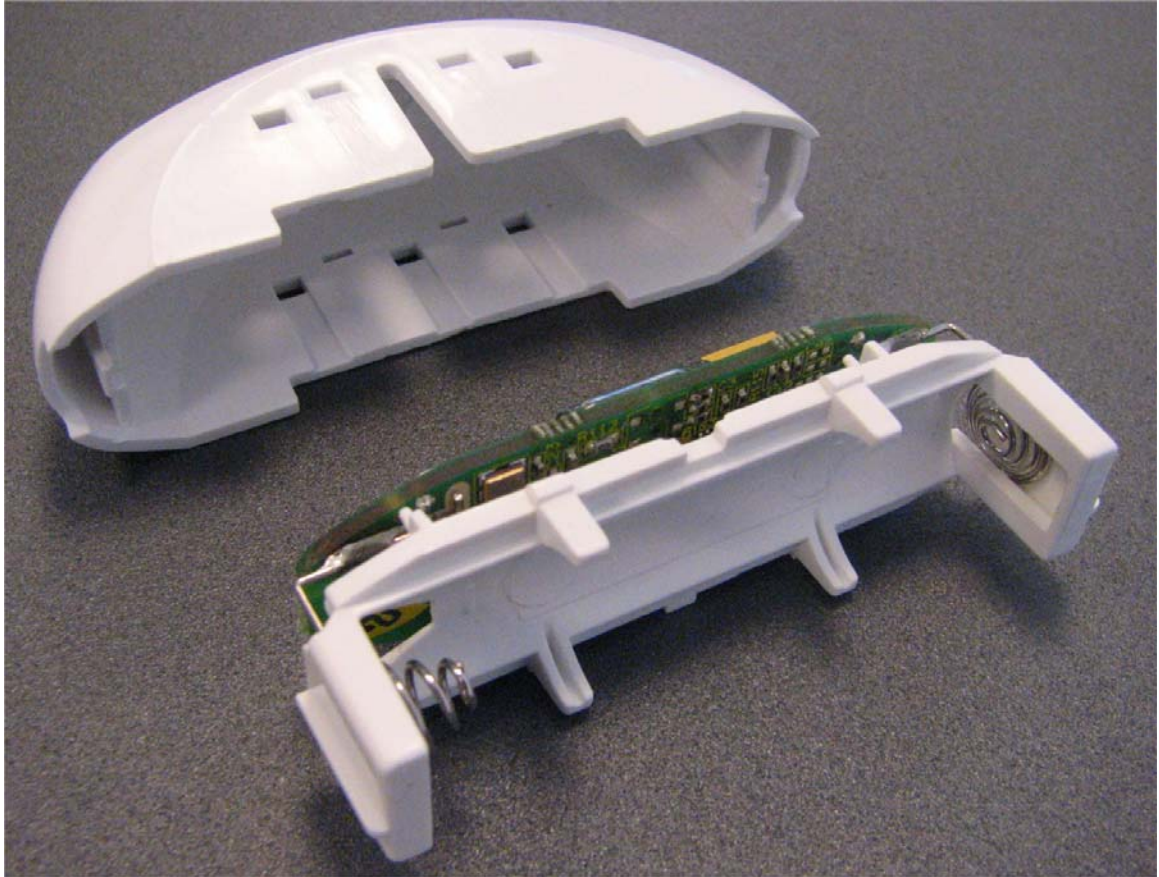

INTERNAL PHOTOGRAPHS

This document contains 5 photographs

Photograph No.1
ES800MGL magnet sensor (detector) internal view with battery

Photograph No.2
ES800MGL magnet sensor (detector) with case removed

Photograph No.3
ES800MGL magnet sensor (detector) PCB front view

Antenna

Photograph No.4
ES800MGL magnet sensor (detector) PCB second side view

Photograph No.5
ES800MGL magnet sensor (detector) PCB second side close view