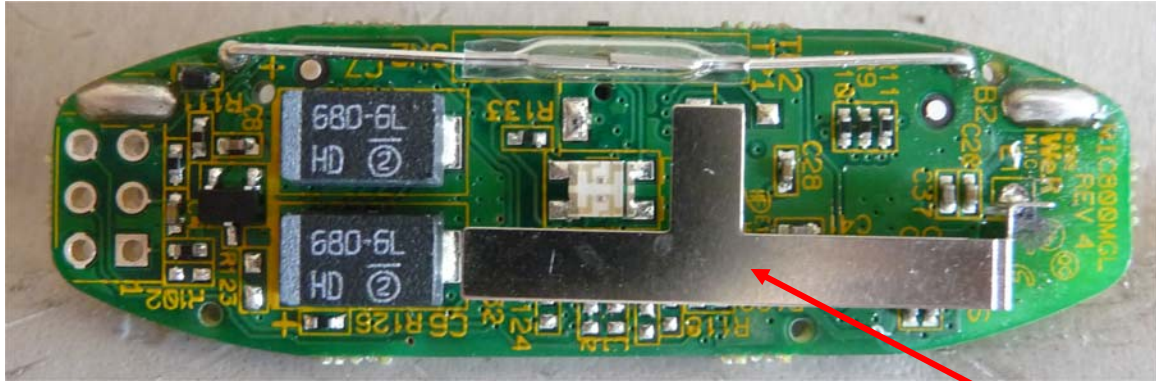

INTERNAL PHOTOGRAPHS

This document contains 5 photographs

Photograph No.1
ES800MGL magnet sensor (detector) internal view with battery

Photograph No.2
ES800MGL magnet sensor (detector) with case removed

Photograph No.3
ES800MGL magnet sensor (detector) PCB front view

Antenna

Photograph No.4
ES800MGL magnet sensor (detector) PCB second side view

Photograph No.5
ES800MGL magnet sensor (detector) PCB second side close view