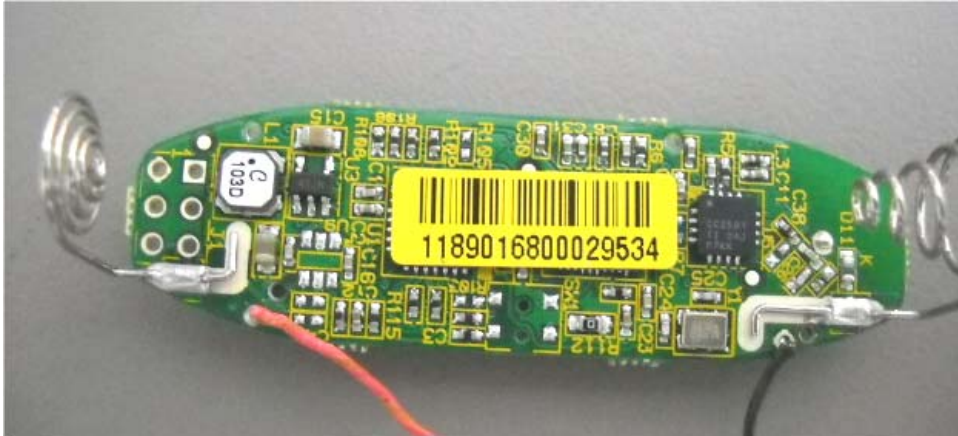

INTERNAL PHOTOGRAPHS

This document contains 6 photographs

Photograph No.1
ES800FL flood detector internal view

Photograph No.2
ES800FL flood detector internal view

Photograph No.3
ES800FL flood detector with case removed

Photograph No.4
ES800FL flood detector PCB front view

Antenna

Photograph No.5
ES800FL flood detector PCB second side view

Photograph No.6
ES800FL flood detector PCB second side close view