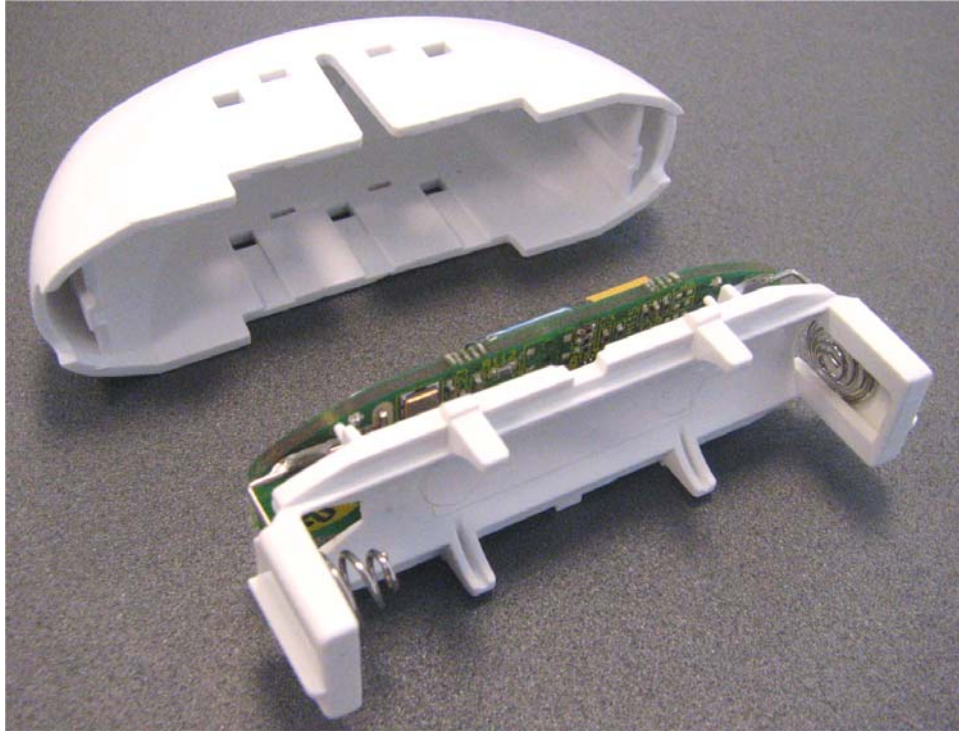

INTERNAL PHOTOGRAPHS

This document contains 6 photographs

Photograph No.1
ES800FL flood detector internal view

Photograph No.2
ES800FL flood detector internal view

Photograph No.3
ES800FL flood detector with case removed

Photograph No.4
ES800FL flood detector PCB front view

Antenna

Photograph No.5
ES800FL flood detector PCB second side view

Photograph No.6
ES800FL flood detector PCB second side close view