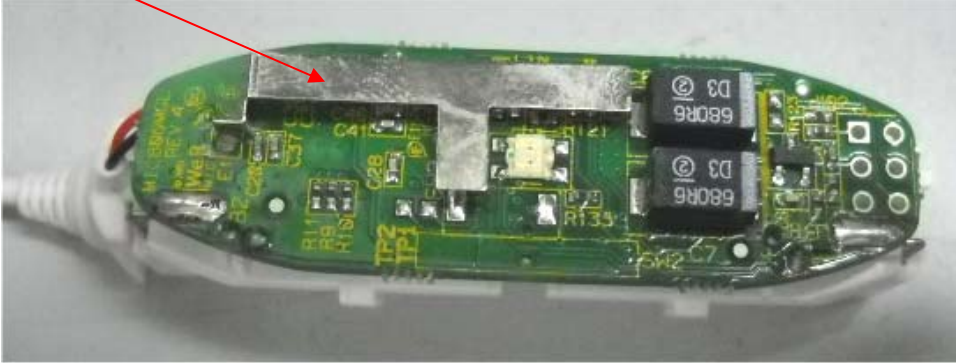

INTERNAL PHOTOGRAPHS

This document contains 6 photographs

Photograph No.1
ES800FL flood detector internal view

Photograph No.2
ES800FL flood detector internal view

Photograph No.3
ES800FL flood detector with case removed

Photograph No.4
ES800FL flood detector PCB front view

Antenna

Photograph No.5
ES800FL flood detector PCB second side view

Photograph No.6
ES800FL flood detector PCB second side close view