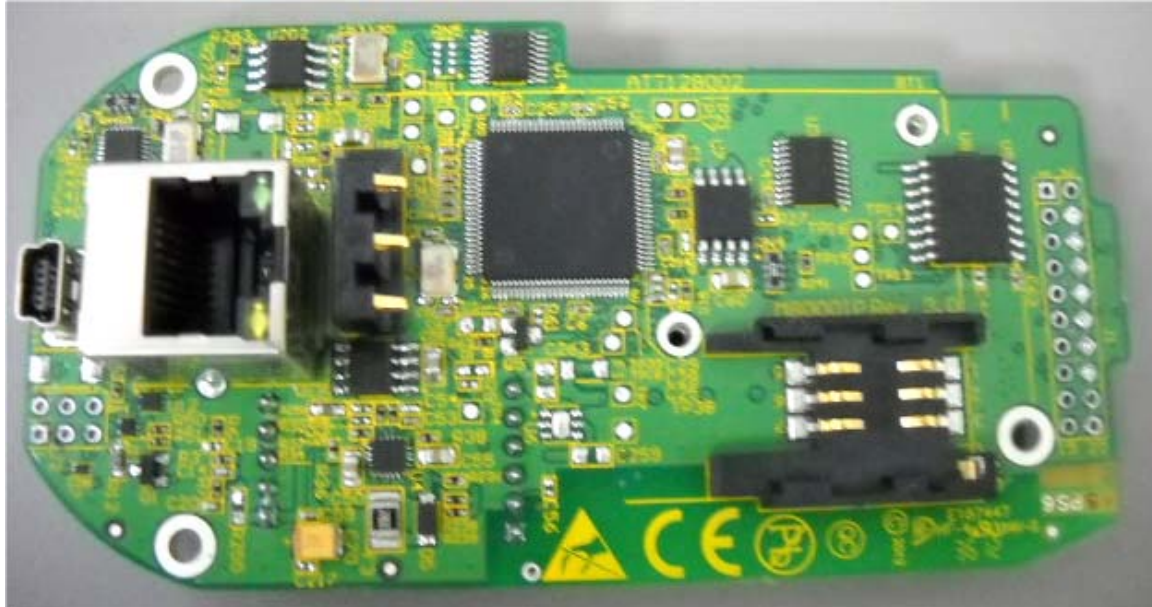

INTERNAL PHOTOGRAPHS

This document contains 8 photographs

Photograph No.1
ES8000GP control panel internal view

Photograph No.2
ES8000GP control panel internal view without RF board and GSM module

Photograph No.3
ES8000GP control panel PCB front view

Photograph No.4
ES8000GP control panel PCB second side view

Photograph No.5
RF PCB front view

Photograph No.6
RF PCB second side

Photograph No.7
GSM module front view

Photograph No.8
GSM module PCB second side