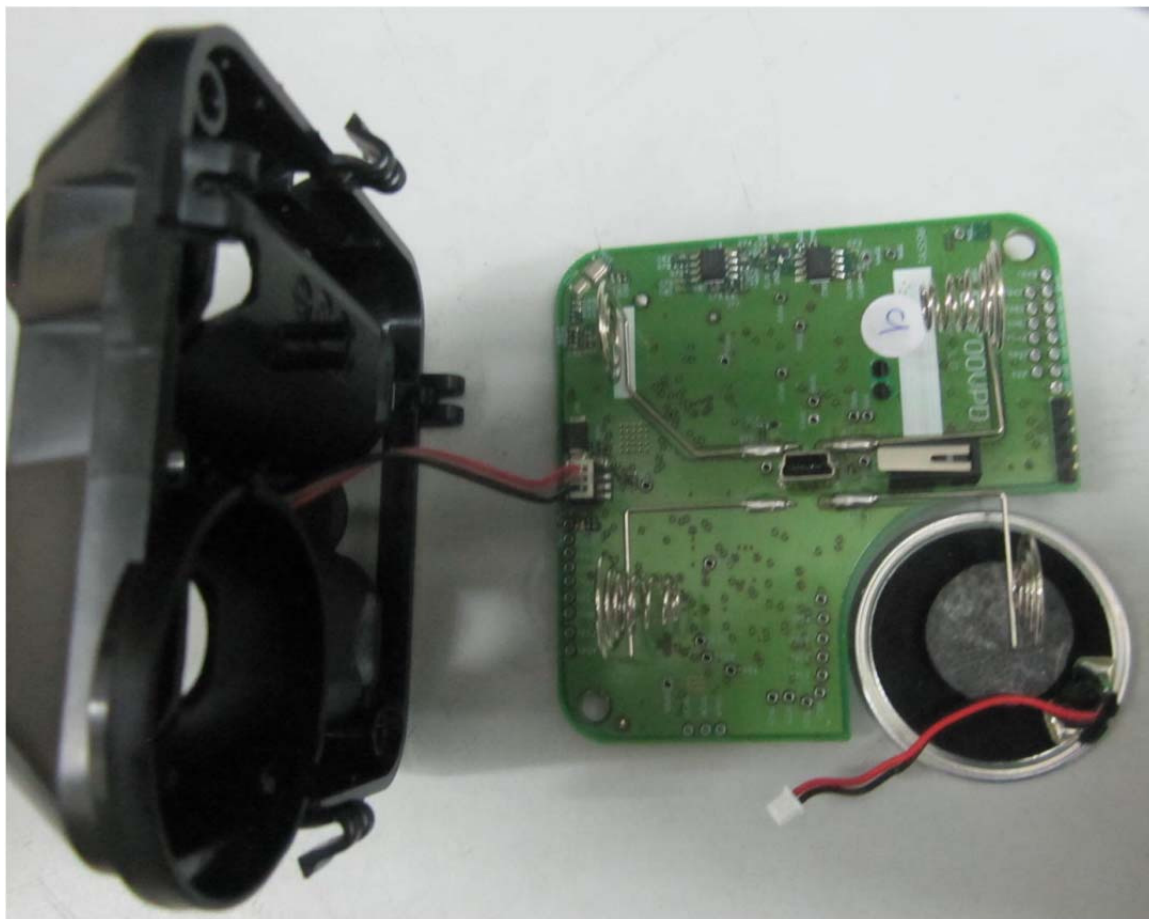

INTERNAL PHOTOGRAPHS

This document contains 8 photographs

Photograph No.1
ES700VPD voice panic device internal view

Photograph No.2
ES700VPD voice panic device internal view

Photograph No.3
ES700VPD voice panic device internal side view

Photograph No.4
ES700VPD main PCB front view

Photograph No.5
ES700VPD main PCB second side view

Photograph No.6
Antenna view

Photograph No.7
PCB close view

Photograph No.8
PCB second side close view