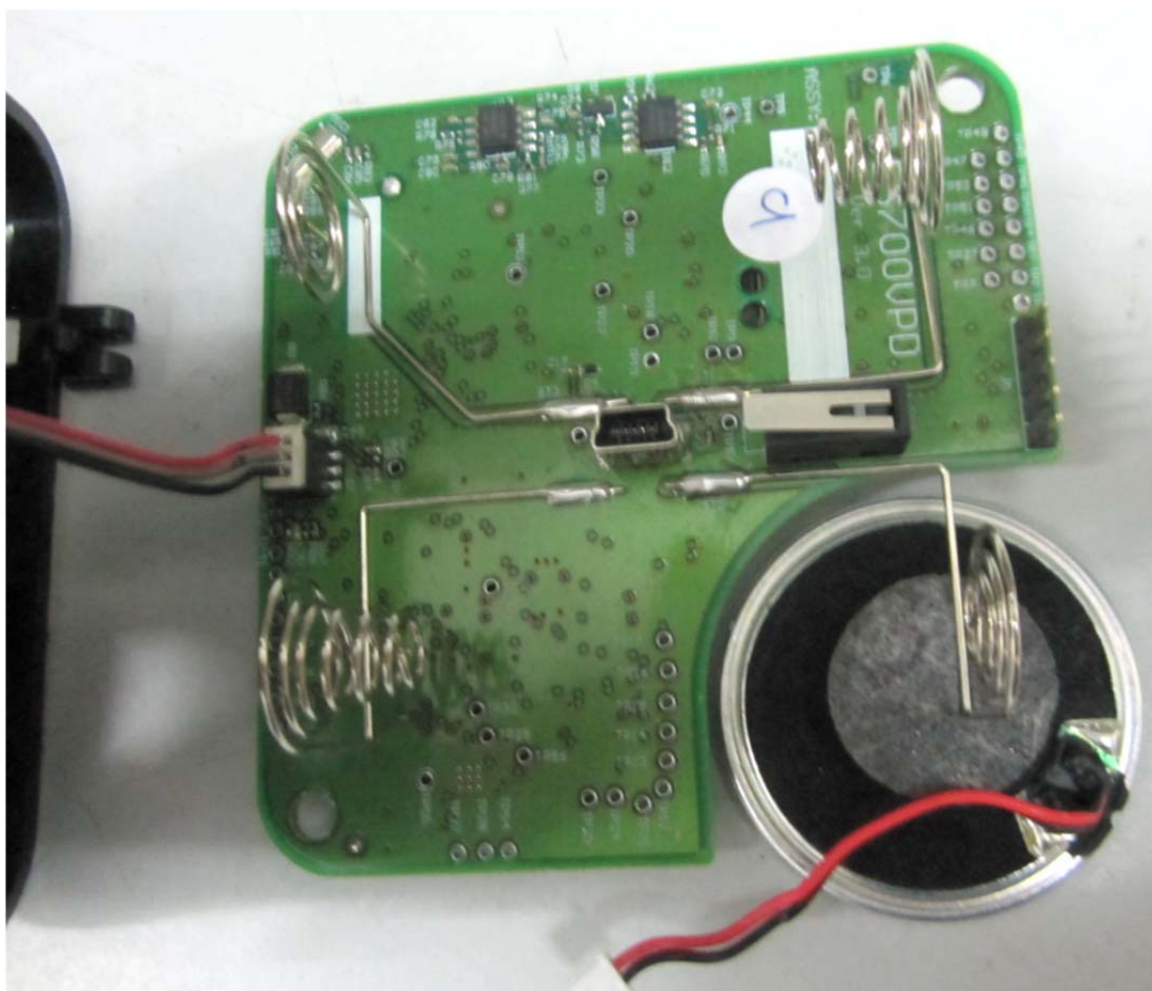

INTERNAL PHOTOGRAPHS

This document contains 8 photographs

Photograph No.1
ES700VPD voice panic device internal view

Photograph No.2
ES700VPD voice panic device internal view

Photograph No.3
ES700VPD voice panic device internal side view

Photograph No.4
ES700VPD main PCB front view

Photograph No.5
ES700VPD main PCB second side view

Photograph No.6
Antenna view

Photograph No.7
PCB close view

Photograph No.8
PCB second side close view