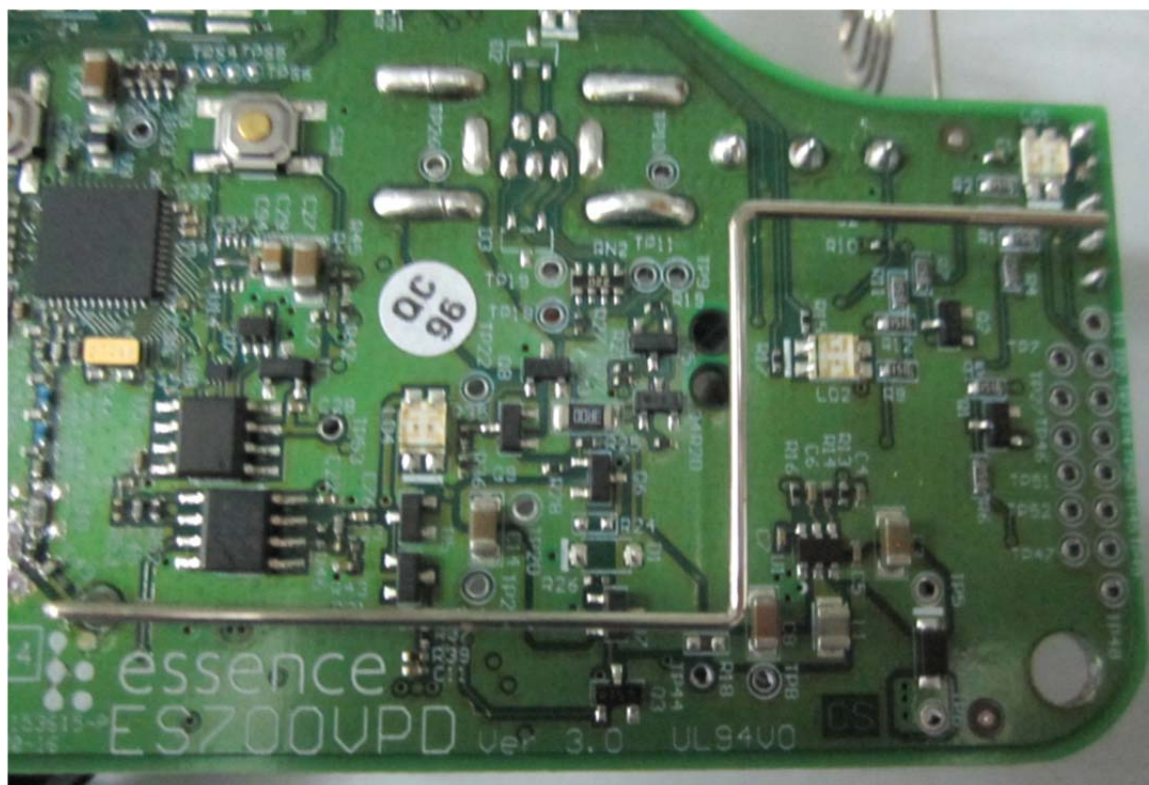

INTERNAL PHOTOGRAPHS

This document contains 8 photographs

Photograph No.1
ES700VPD voice panic device internal view

Photograph No.2
ES700VPD voice panic device internal view

Photograph No.3
ES700VPD voice panic device internal side view

Photograph No.4
ES700VPD main PCB front view

Photograph No.5
ES700VPD main PCB second side view

Photograph No.6
Antenna view

Photograph No.7
PCB close view

Photograph No.8
PCB second side close view