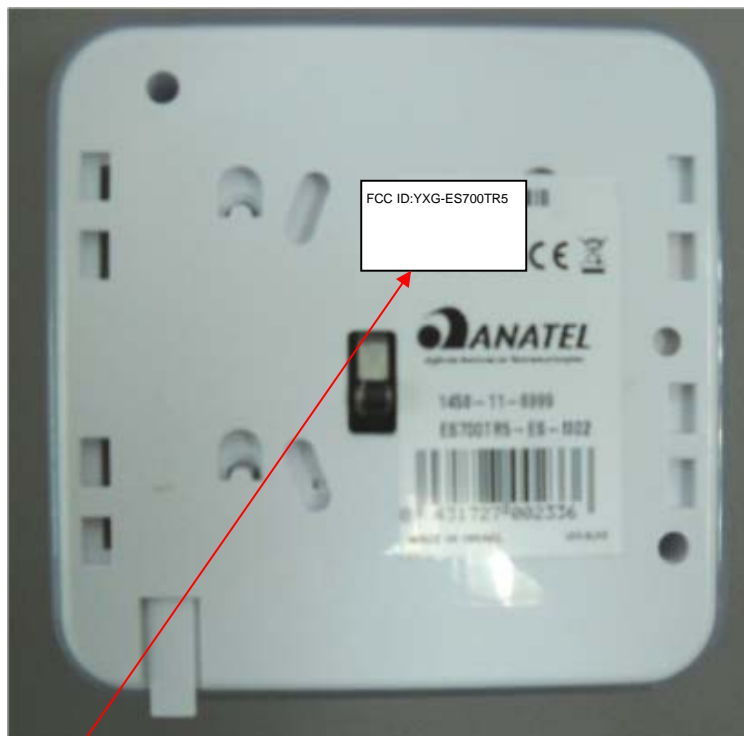

Label

The label is affixed on the rear side of the tag reader as shown below. The label material is PVC with a permanent adhesive.

Label location

Label with **FCC ID:YXG-ES700TR5** is located at the rear side panel. The statement according to FCC part 15 §15.19(a)(3) is placed in User's Guide (Application exhibit User_manual_25193).