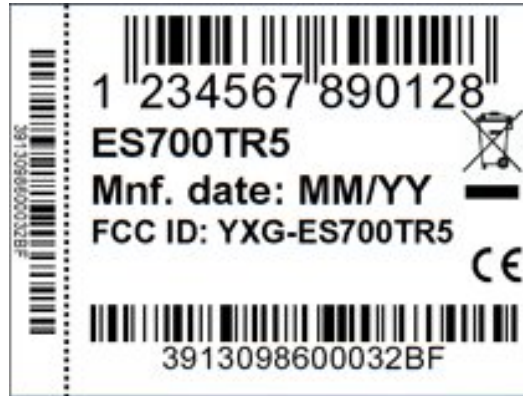

Label

The label is affixed on the rear side of the tag reader as shown below. The label material is PVC with a permanent adhesive.

Label location

Label with **FCC ID:YXG-ES700TR5** is located at the rear side panel. The statement according to FCC part 15 §15.19(a)(3) is placed in User's Guide (Application exhibit User_manual_25193).