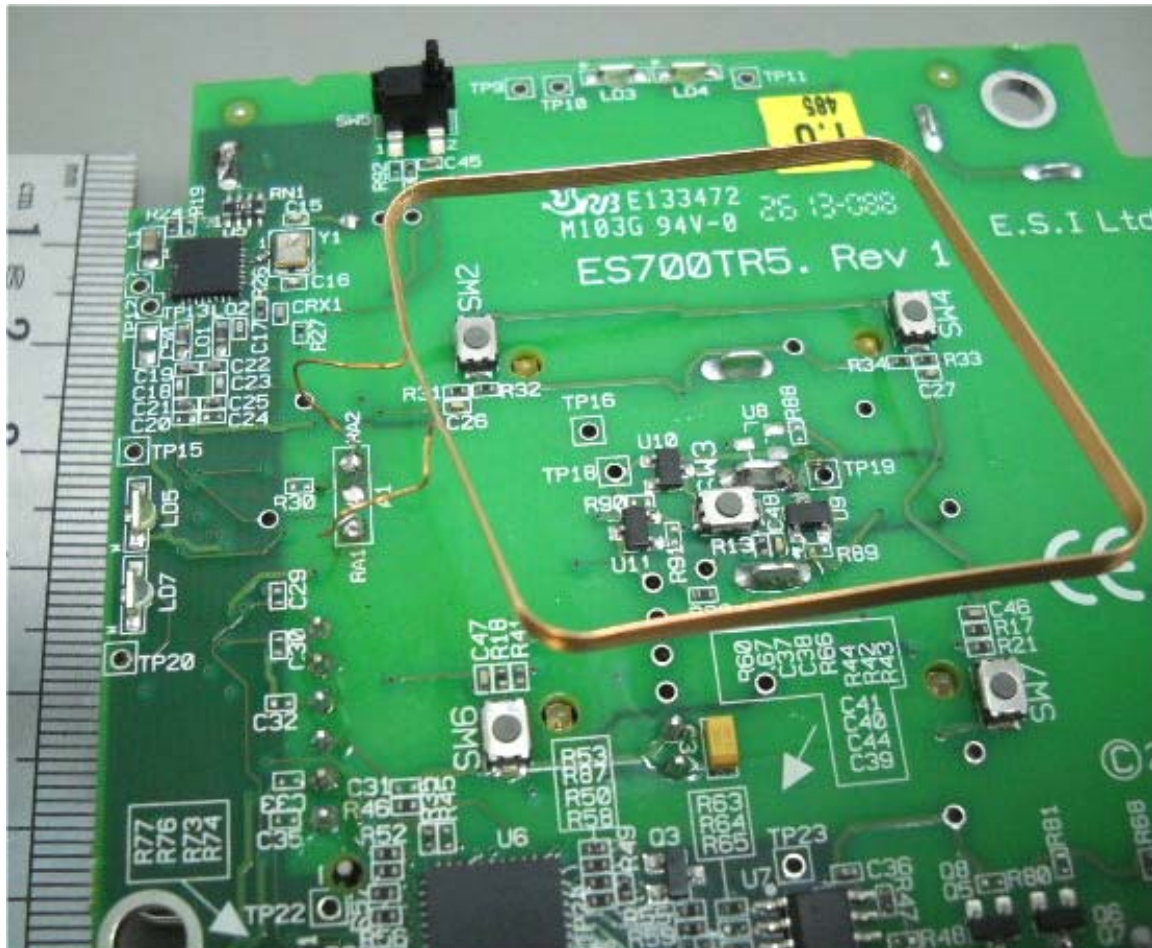

INTERNAL PHOTOGRAPHS

This document contains 8 photographs

Photograph No.1
ES700TR5 tag reader internal view

Photograph No.2
RF module close view

Photograph No.3
ES700TR5 tag reader main PCB front view

Photograph No.4
ES700TR5 main PCB second side view

Photograph No.5
RFID module antenna

Photograph No.6
RF module and antenna view

Photograph No.7
RF PCB front view

Photograph No.8
RF PCB second side view