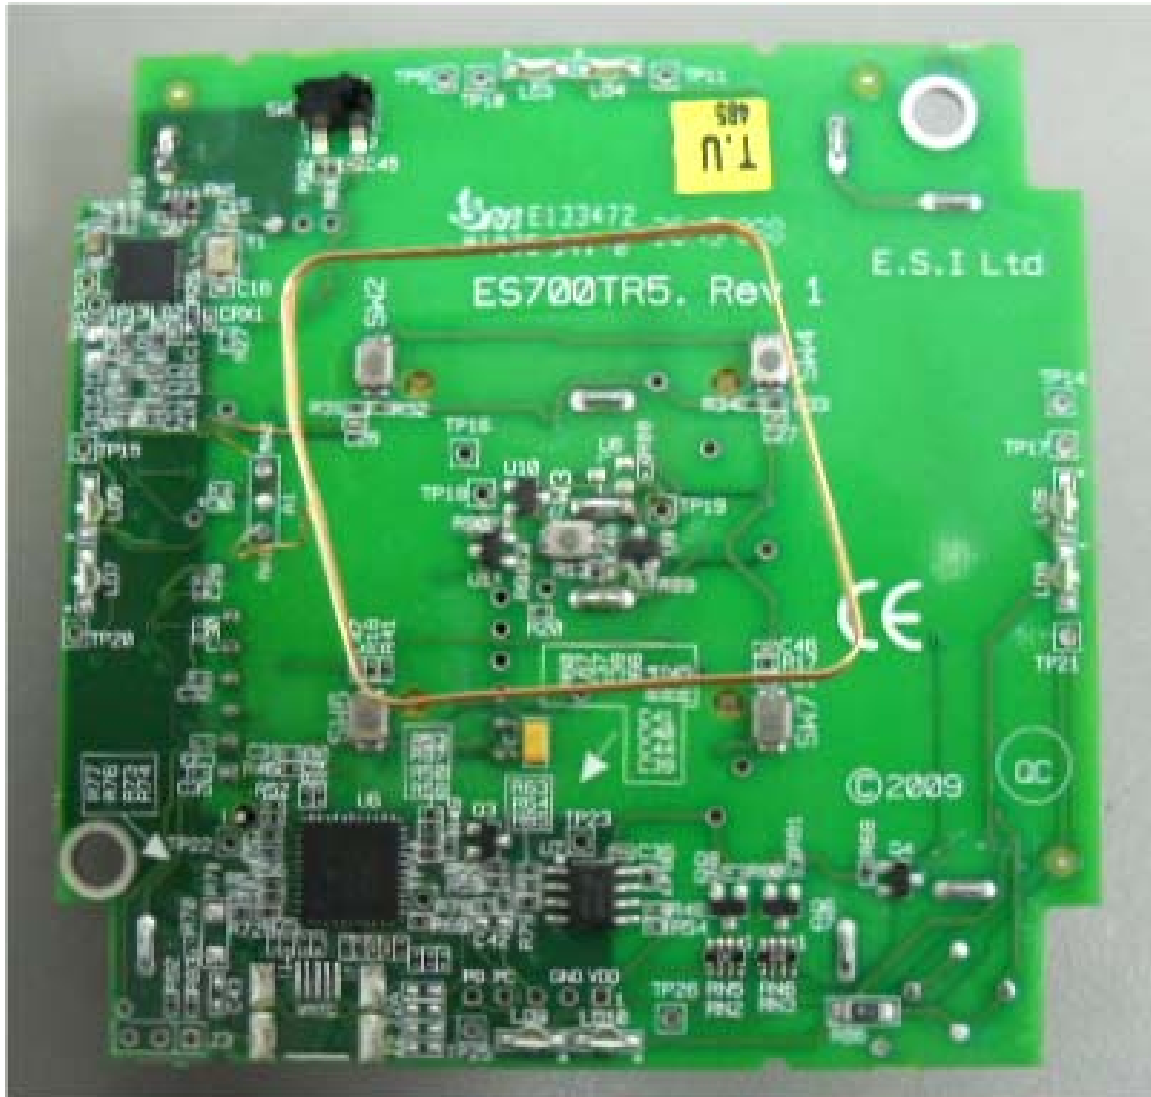

INTERNAL PHOTOGRAPHS

This document contains 8 photographs

Photograph No.1
ES700TR5 tag reader internal view

Photograph No.2
RF module close view

Photograph No.3
ES700TR5 tag reader main PCB front view

Photograph No.4
ES700TR5 main PCB second side view

Photograph No.5
RFID module antenna

Photograph No.6
RF module and antenna view

Photograph No.7
RF PCB front view

Photograph No.8
RF PCB second side view