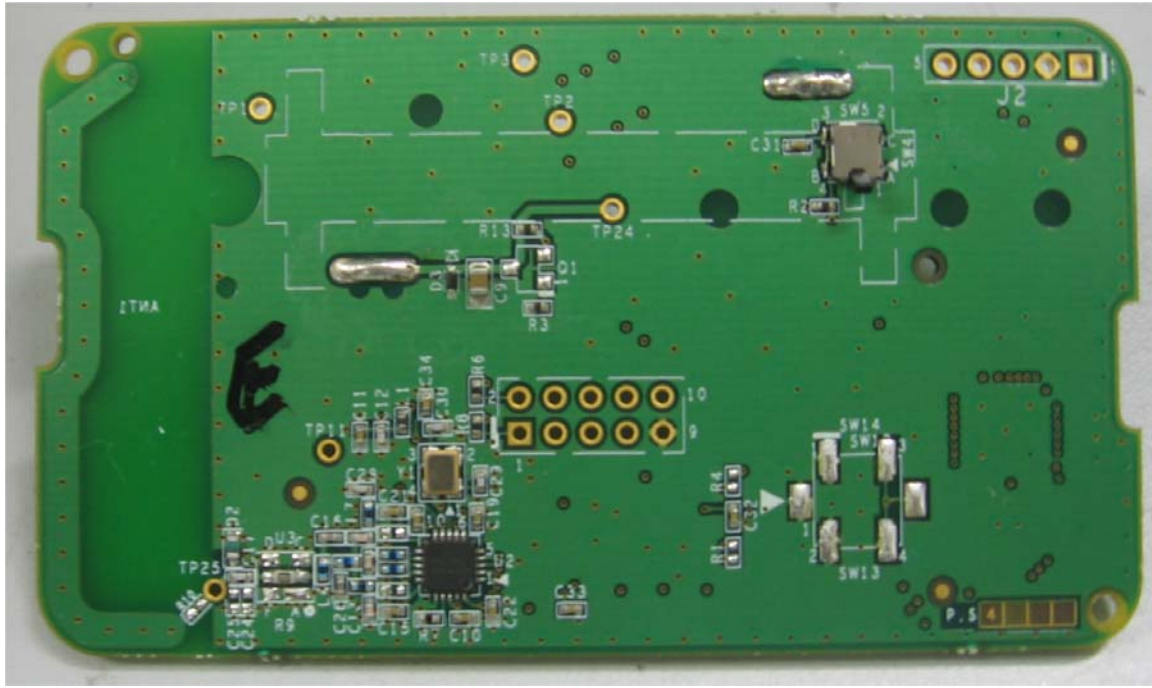

## **INTERNAL PHOTOGRAPHS**

This document contains 5 photographs

Photograph No.1  
ES700SPB shop panic button internal view

**Photograph No.2**  
**ES700SPB shop panic button without battery**

Photograph No.3  
ES700SPB shop panic button PCB front view

Photograph No.4  
PCB second side view

**Photograph No.5**  
**ES700SPB shop panic button antenna**