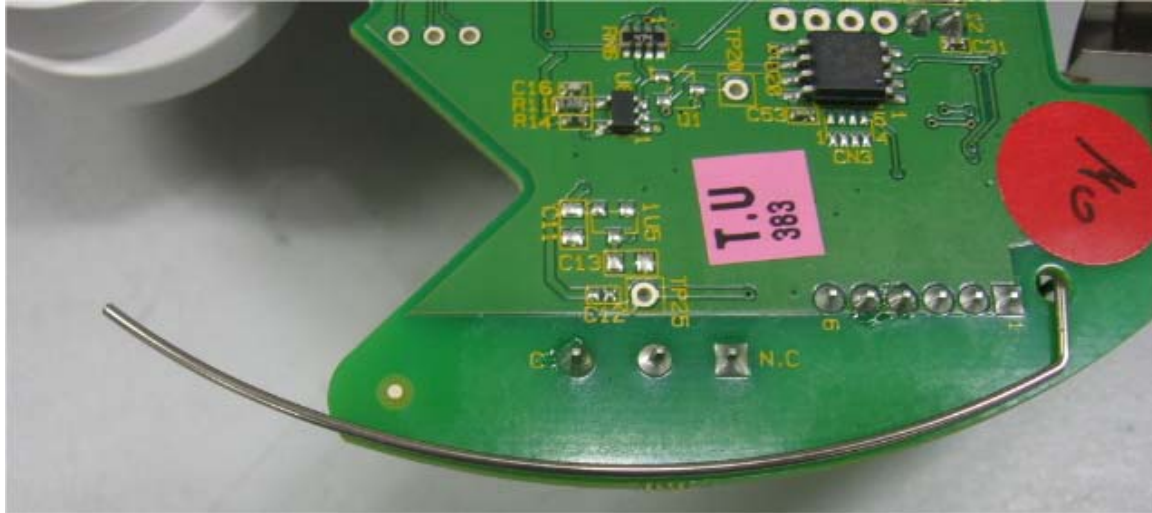

INTERNAL PHOTOGRAPHS

This document contains 6 photographs

Photograph No.1
ES700SK2 smoke detector internal view

Photograph No.2
ES700SK2 smoke detector PCB front view

Photograph No.3
ES700SK2 smoke detector PCB second side view

Photograph No.4
Antenna view

Photograph No.5
RF PCB close view

Photograph No.6
RF PCB second side