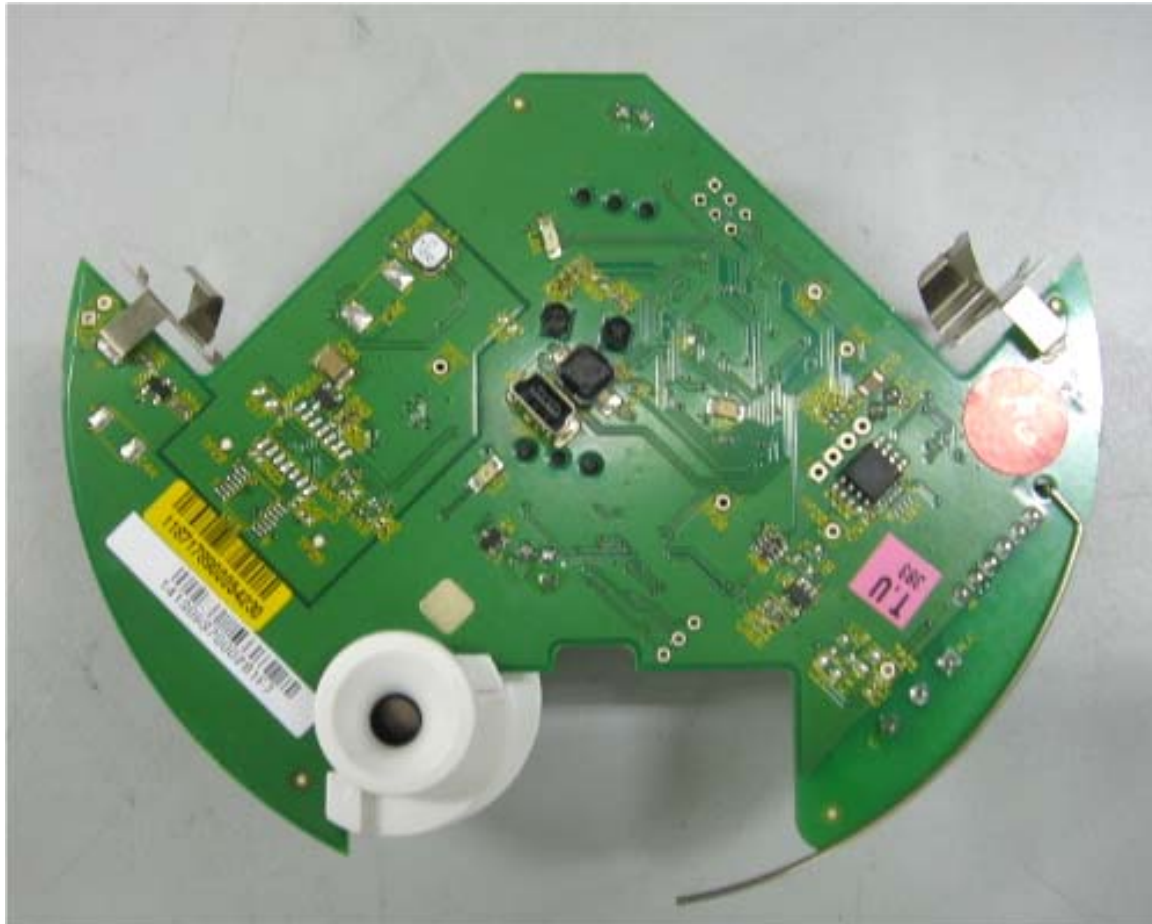

INTERNAL PHOTOGRAPHS

This document contains 6 photographs

Photograph No.1
ES700SK2 smoke detector internal view

Photograph No.2
ES700SK2 smoke detector PCB front view

Photograph No.3
ES700SK2 smoke detector PCB second side view

Photograph No.4
Antenna view

Photograph No.5
RF PCB close view

Photograph No.6
RF PCB second side