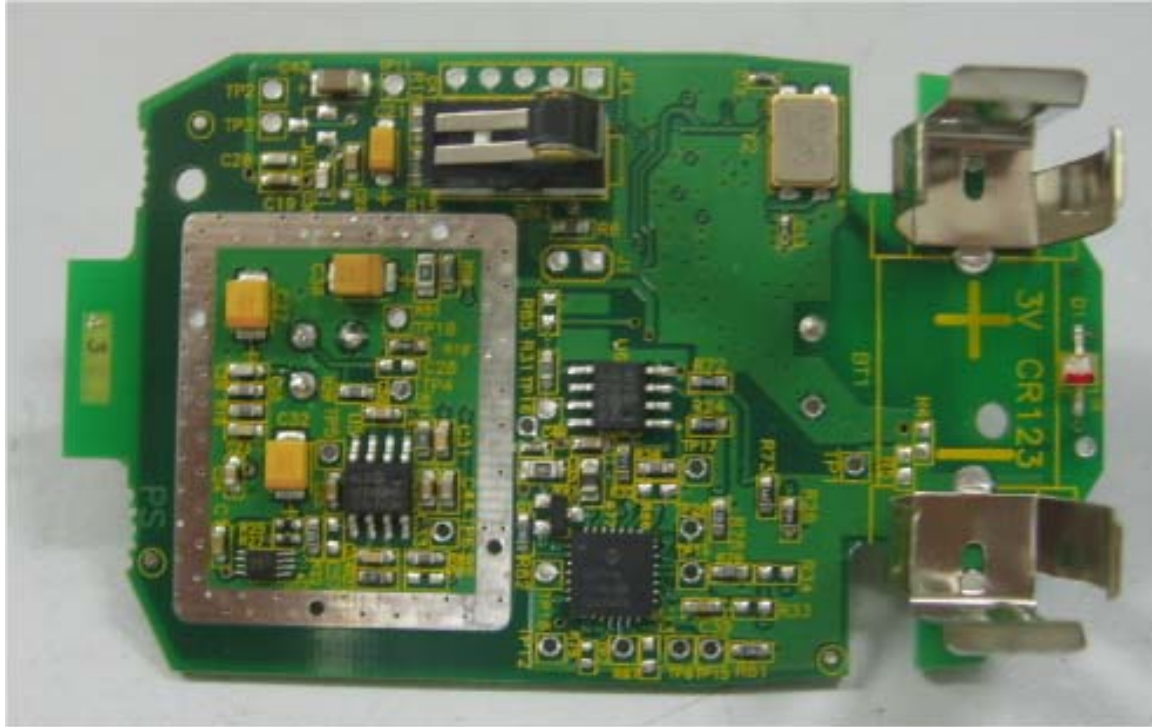

INTERNAL PHOTOGRAPHS

This document contains 8 photographs

Photograph No.1
ES700PIR passive infrared detector with panel removed

Photograph No.2
ES700PIR passive infrared detector internal view

Photograph No.3
ES700PIR passive infrared detector internal view

Photograph No.4
ES700PIR passive infrared detector PCB front view

Photograph No.5
ES700PIR passive infrared detector PCB second side view

Photograph No.6
Antenna view

Photograph No.7
RF PCB close view

Photograph No.8
RF PCB second side