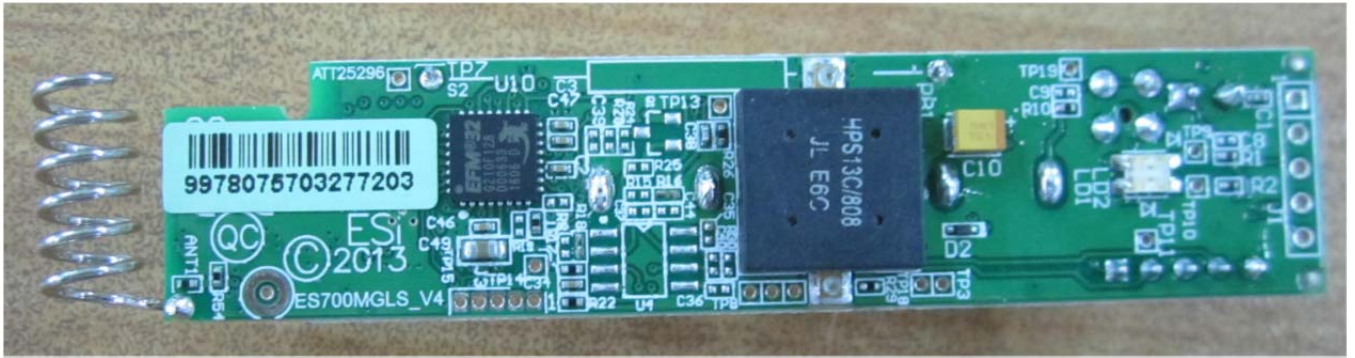

## **INTERNAL PHOTOGRAPHS**

This document contains 5 photographs

Photograph No.1  
ES700MGLS-ES-M05 magnet switch detector internal view

Photograph No.2  
ES700MGLS-ES-M05 magnet switch detector PCB front view

Photograph No.3  
ES700MGLS-ES-M05 magnet switch detector PCB front view

Photograph No.4  
ES700MGLS-ES-M05 magnet switch detector antenna

Photograph No.5  
ES700MGLS-ES-M05 magnet switch detector antenna