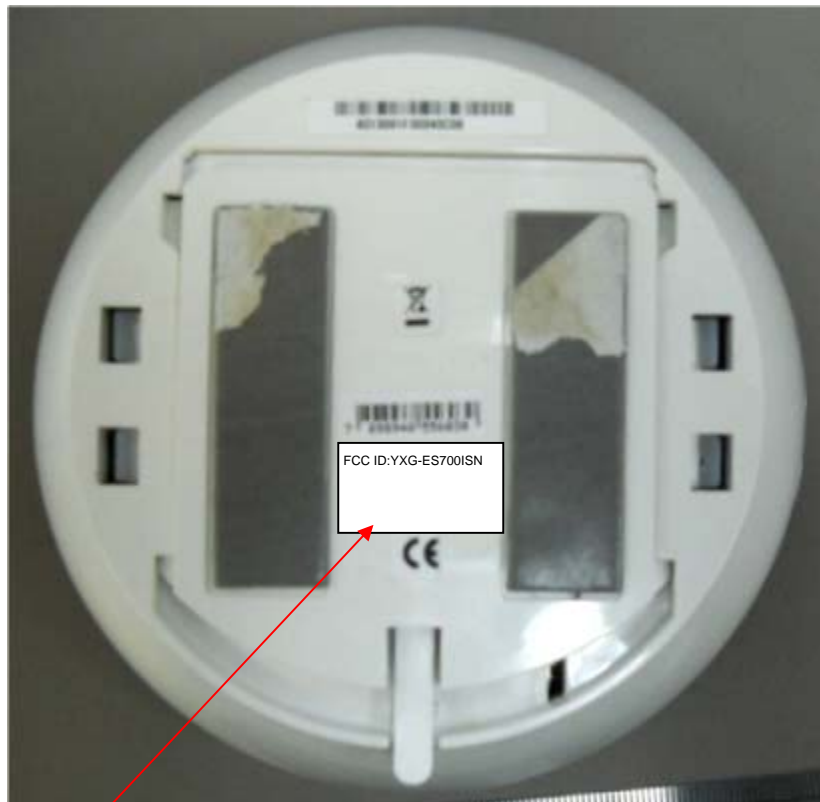

Label

The label is affixed on the rear side of the indoor siren as shown below. The label material is PVC with a permanent adhesive.

Label location

Label with **FCC ID:YXG-ES700ISN** is located at the rear side panel. The statement according to FCC part 15 §15.19(a)(3) is placed in User's Guide (Application exhibit User_manual_25192).