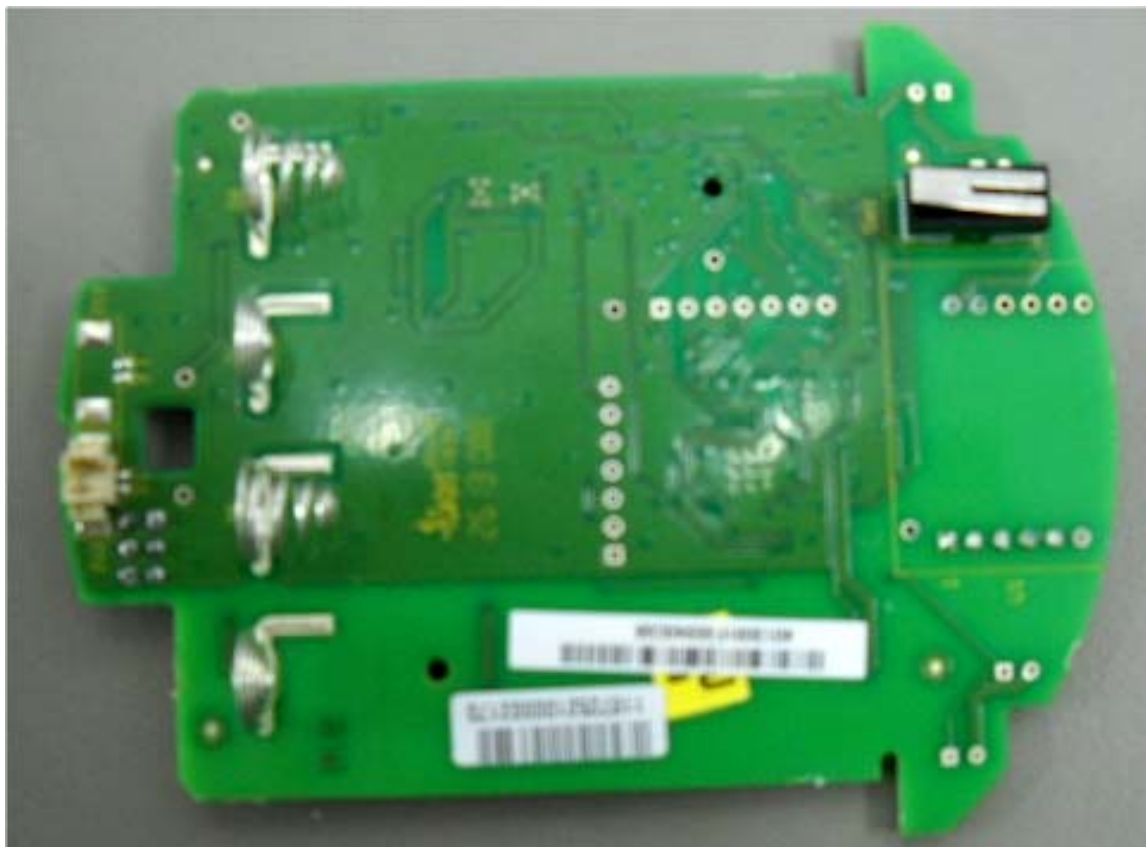

INTERNAL PHOTOGRAPHS

This document contains 6 photographs

Photograph No.1
ES700ISN indoor siren internal view

Photograph No.2
ES700ISN indoor siren main PCB front view

Photograph No.3
ES700ISN main PCB second side view

Photograph No.4
RF module and antenna view

Photograph No.6
RF PCB front view

Photograph No.6
RF PCB second side view