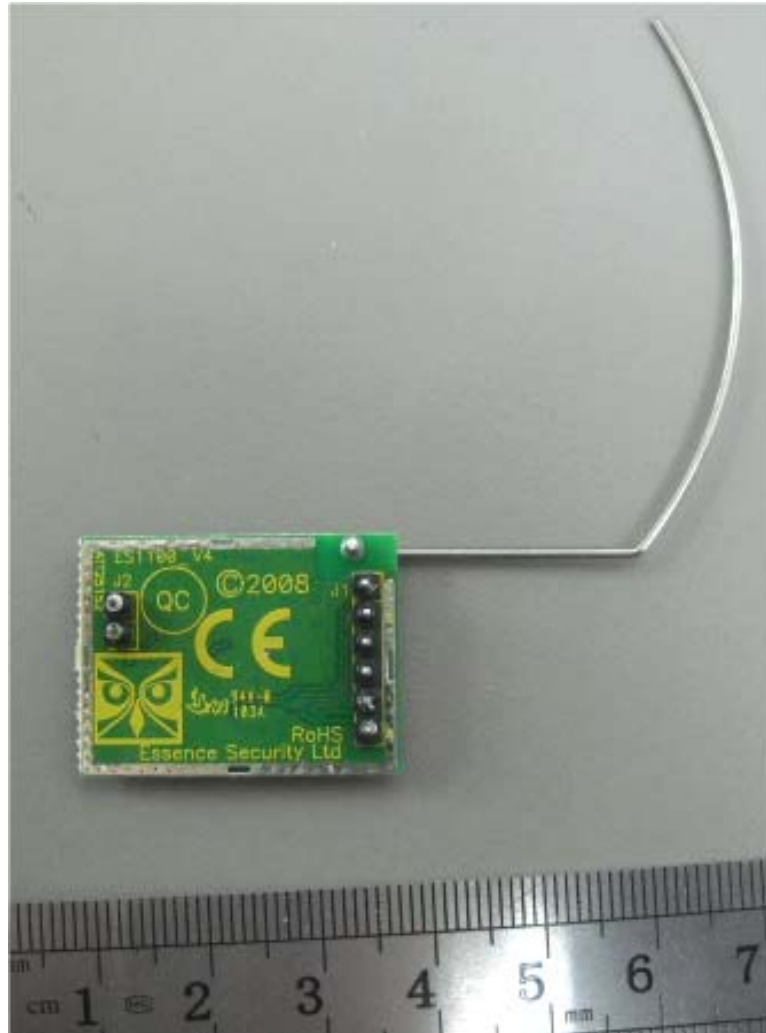

INTERNAL PHOTOGRAPHS

This document contains 6 photographs

Photograph No.1
ES700ISN indoor siren internal view

Photograph No.2
ES700ISN indoor siren main PCB front view

Photograph No.3
ES700ISN main PCB second side view

Photograph No.4
RF module and antenna view

Photograph No.6
RF PCB front view

Photograph No.6
RF PCB second side view