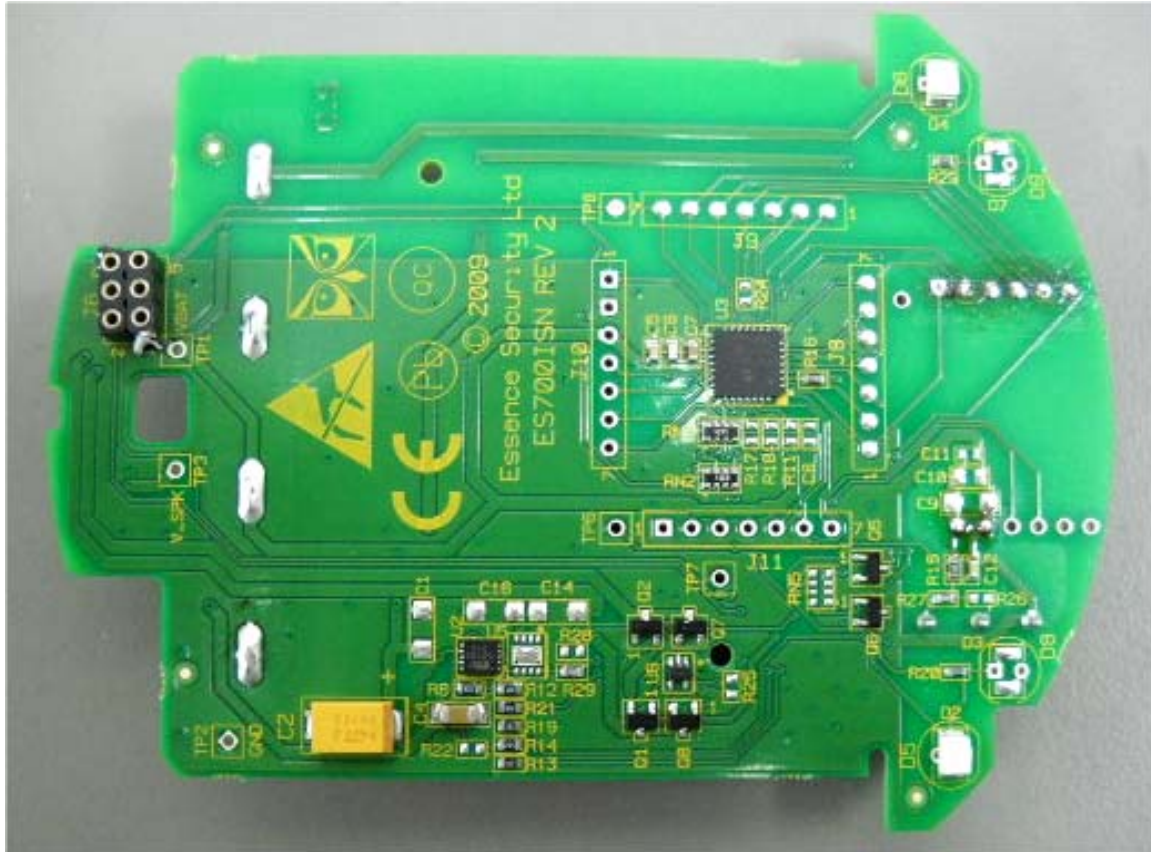

INTERNAL PHOTOGRAPHS

This document contains 6 photographs

Photograph No.1
ES700ISN indoor siren internal view

Photograph No.2
ES700ISN indoor siren main PCB front view

Photograph No.3
ES700ISN main PCB second side view

Photograph No.4
RF module and antenna view

Photograph No.6
RF PCB front view

Photograph No.6
RF PCB second side view