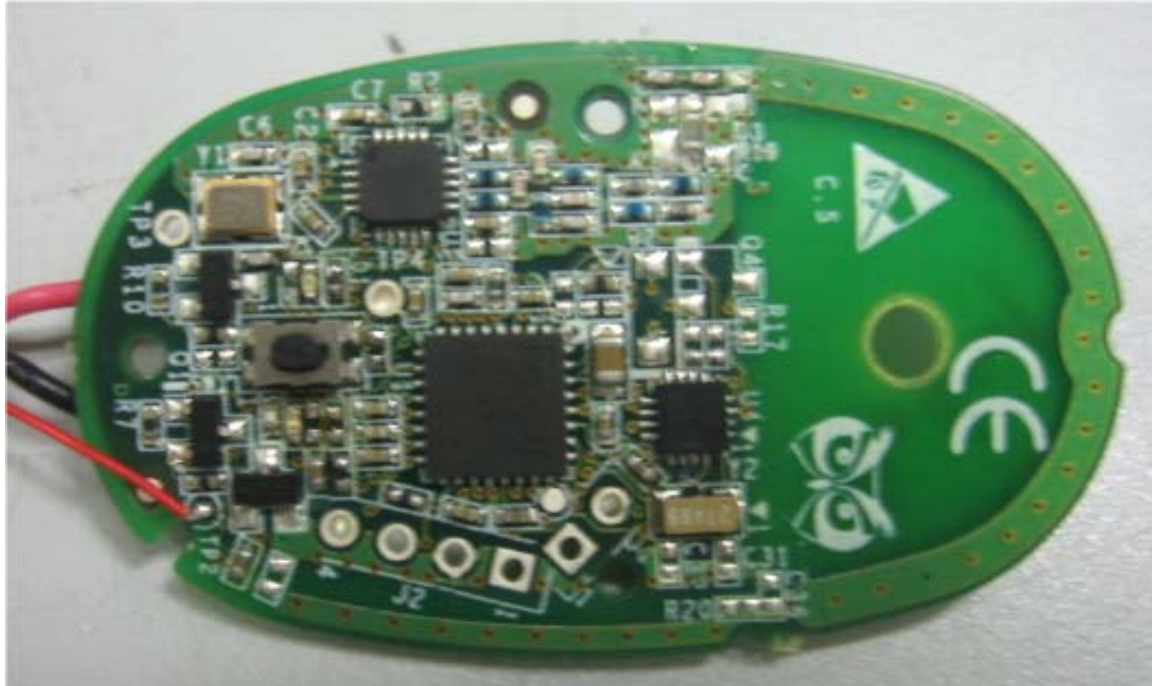

INTERNAL PHOTOGRAPHS

This document contains 4 photographs

Photograph No.1
ES700EP panic button internal view

Photograph No.2
ES700EP panic button PCB front view

Photograph No.3
PCB second side view

Photograph No.4
ES700EP panic button antenna