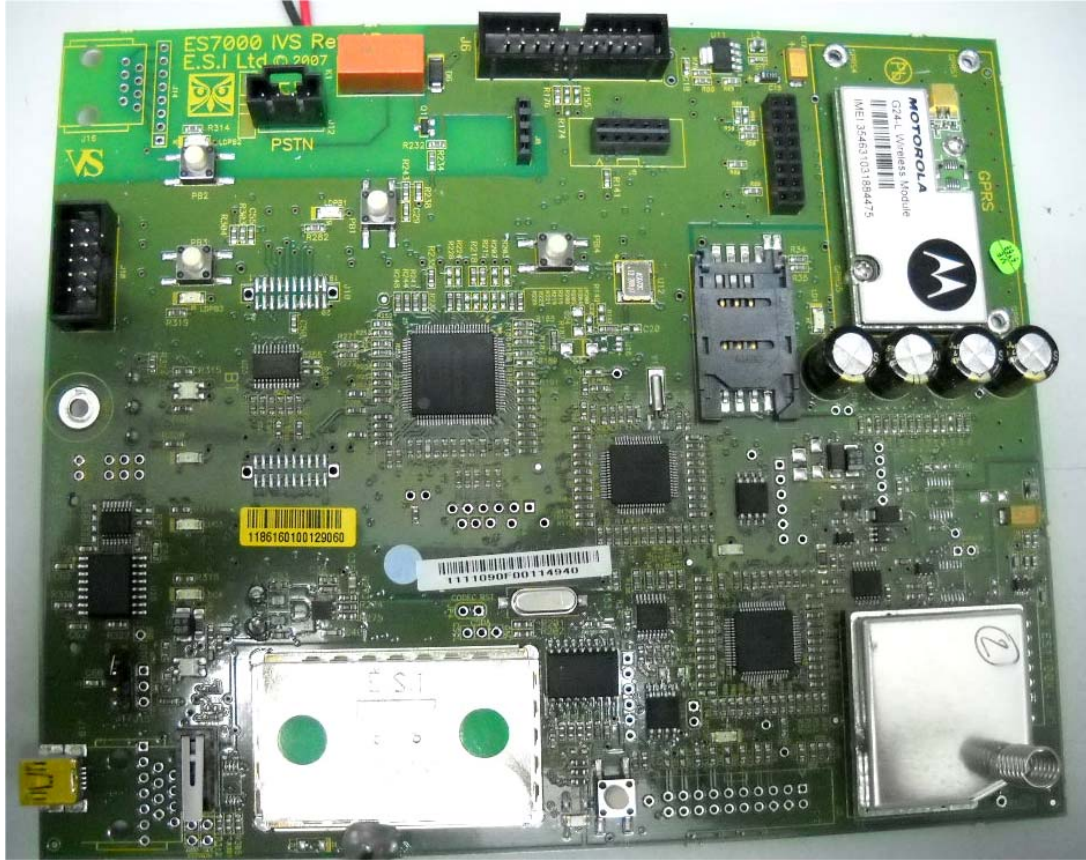

INTERNAL PHOTOGRAPHS

This document contains 14 photographs

Photograph No.1
ES7000EG wireless control panel internal view

Photograph No.2
ES7000EG wireless control panel internal view without cover

Photograph No.3
ES7000EG wireless control panel internal view with main PCB removed

Photograph No.4
ES7000EG main PCB front view

Photograph No.5
ES7000EG transceiver view

Photograph No.6
ES7000EG transceiver PCB top view

Photograph No.7
ES7000EG transceiver PCB second side view

Photograph No.8
ES7000EG main PCB front close view