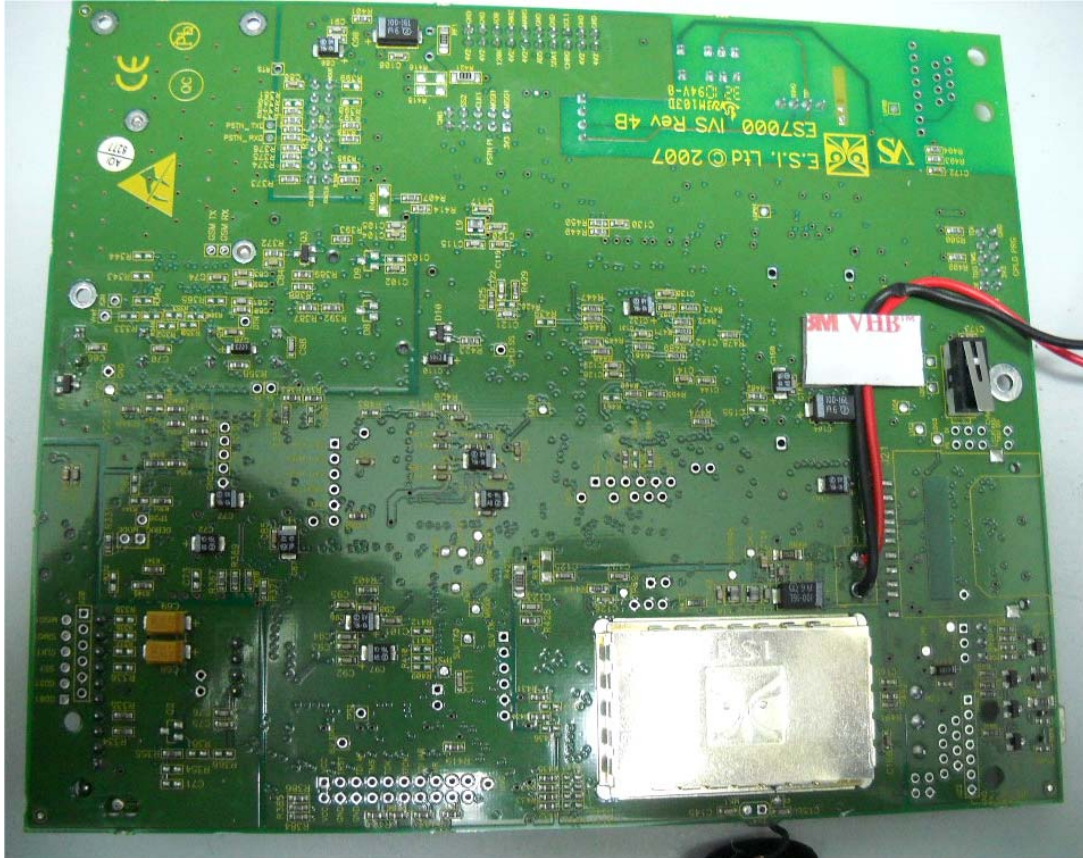

INTERNAL PHOTOGRAPHS

This document contains 14 photographs

Photograph No.1
ES7000EG wireless control panel internal view

Photograph No.2
ES7000EG wireless control panel internal view without cover

Photograph No.3
ES7000EG wireless control panel internal view with main PCB removed

Photograph No.4
ES7000EG main PCB front view

Photograph No.5
ES7000EG transceiver view

Photograph No.6
ES7000EG transceiver PCB top view

Photograph No.7
ES7000EG transceiver PCB second side view

Photograph No.8
ES7000EG main PCB front close view

Photograph No.9
ES7000EG main PCB front close view with shield removed

Photograph No.10
ES7000EG main PCB second side view

Photograph No.11
ES7000EG main PCB second side view with shield removed

Photograph No.12
ES7000EG transceiver GSM modem