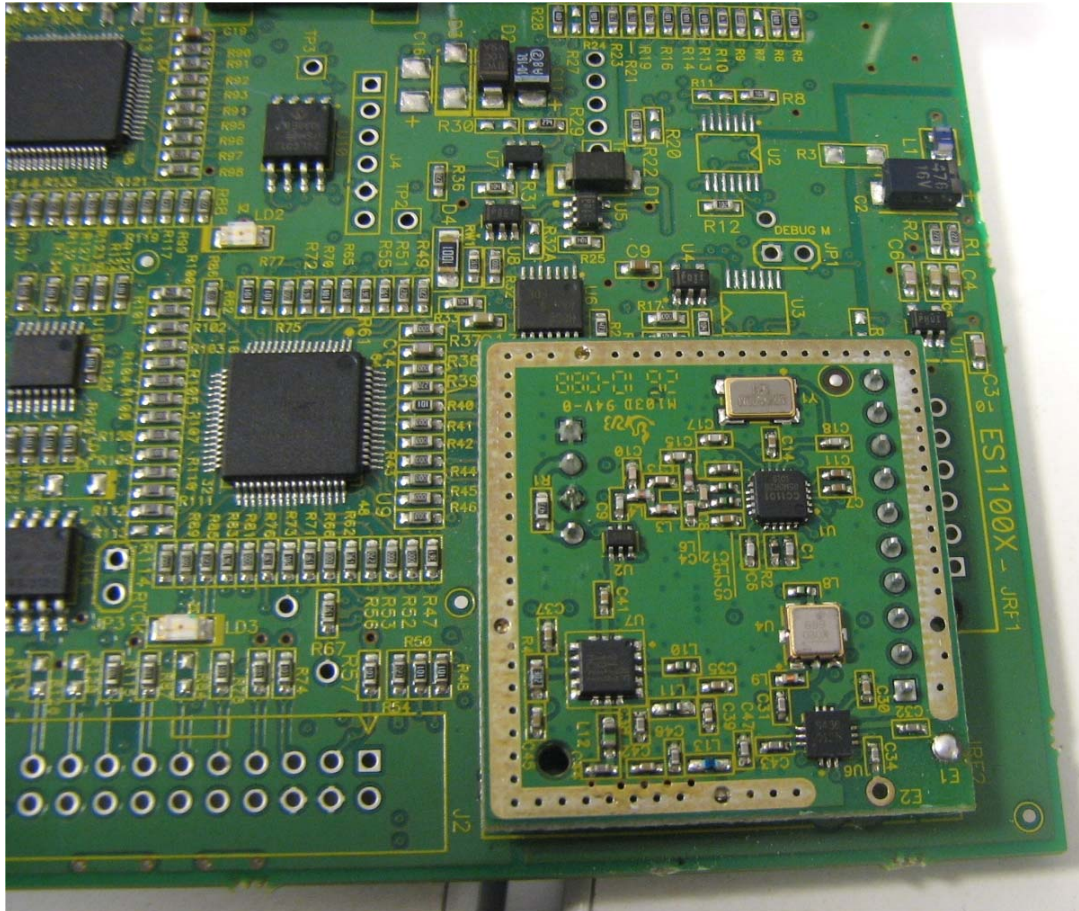

INTERNAL PHOTOGRAPHS

This document contains 14 photographs

Photograph No.1
ES7000EG wireless control panel internal view

Photograph No.2
ES7000EG wireless control panel internal view without cover

Photograph No.3
ES7000EG wireless control panel internal view with main PCB removed

Photograph No.4
ES7000EG main PCB front view

Photograph No.5
ES7000EG transceiver view

Photograph No.6
ES7000EG transceiver PCB top view

Photograph No.7
ES7000EG transceiver PCB second side view

Photograph No.8
ES7000EG main PCB front close view