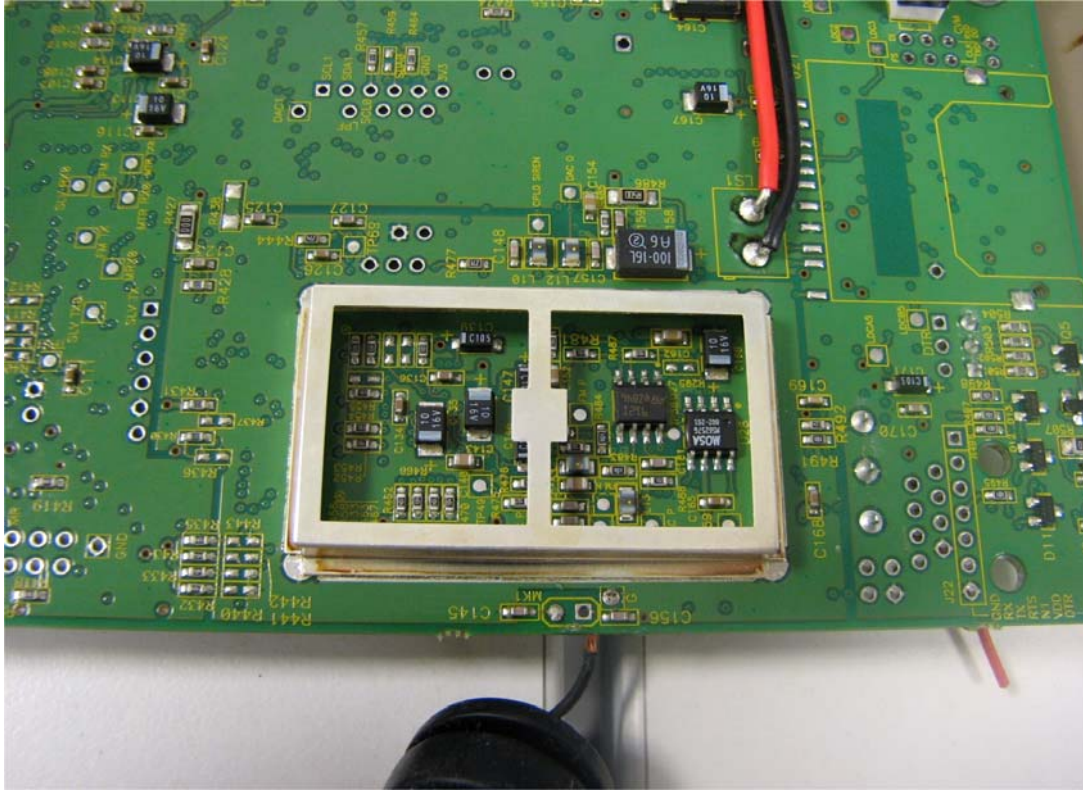

INTERNAL PHOTOGRAPHS

This document contains 14 photographs

Photograph No.1
ES7000EG wireless control panel internal view

Photograph No.2
ES7000EG wireless control panel internal view without cover

Photograph No.3
ES7000EG wireless control panel internal view with main PCB removed

Photograph No.4
ES7000EG main PCB front view

Photograph No.5
ES7000EG transceiver view

Photograph No.6
ES7000EG transceiver PCB top view

Photograph No.7
ES7000EG transceiver PCB second side view

Photograph No.8
ES7000EG main PCB front close view

Photograph No.9
ES7000EG main PCB front close view with shield removed

Photograph No.10
ES7000EG main PCB second side view

Photograph No.11
ES7000EG main PCB second side view with shield removed

Photograph No.12
ES7000EG transceiver GSM modem