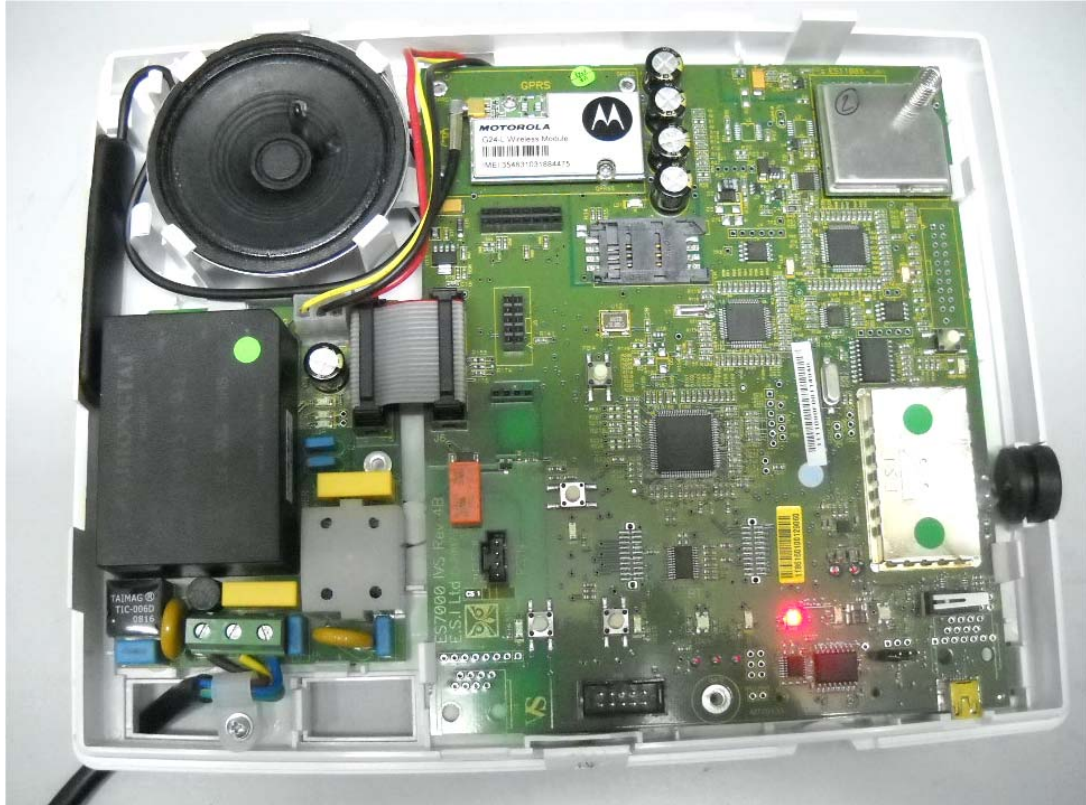

INTERNAL PHOTOGRAPHS

This document contains 14 photographs

Photograph No.1
ES7000EG wireless control panel internal view

Photograph No.2
ES7000EG wireless control panel internal view without cover

Photograph No.3
ES7000EG wireless control panel internal view with main PCB removed

Photograph No.4
ES7000EG main PCB front view

Photograph No.5
ES7000EG transceiver view

Photograph No.6
ES7000EG transceiver PCB top view

Photograph No.7
ES7000EG transceiver PCB second side view

Photograph No.8
ES7000EG main PCB front close view

Photograph No.9
ES7000EG main PCB front close view with shield removed

Photograph No.10
ES7000EG main PCB second side view

Photograph No.11
ES7000EG main PCB second side view with shield removed

Photograph No.12
ES7000EG transceiver GSM modem