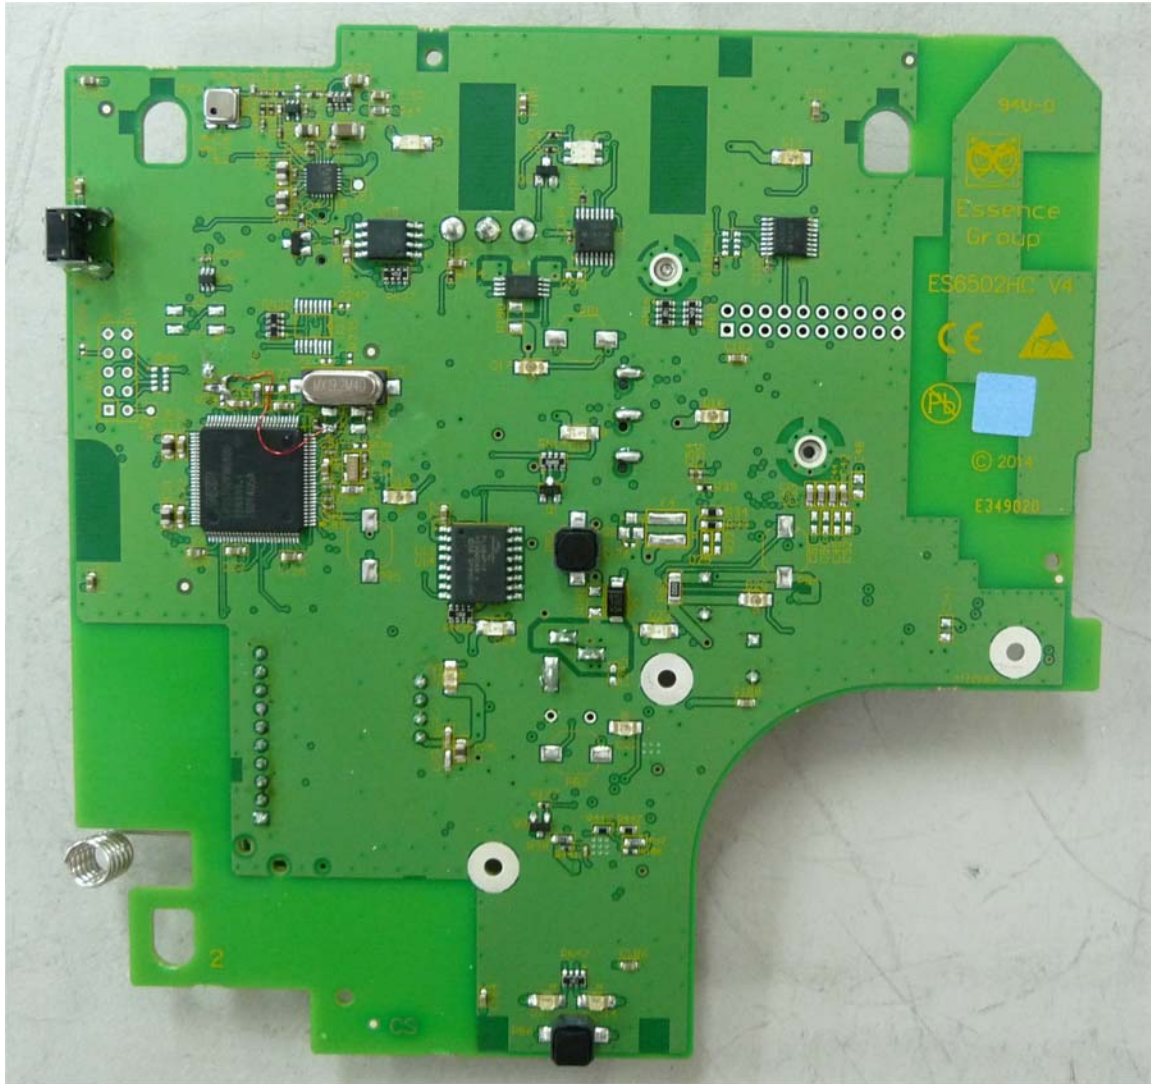

INTERNAL PHOTOGRAPHS

This document contains 9 photographs

Photograph No.1
ES6502HC control panel with open cover

Photograph No.2
ES6502HC control panel internal view

Photograph No.3
Control panel main PCB second side view

Photograph No.4
Control panel case internal view

Photograph No.5
Antenna view

Photograph No.6
GSM module close view

Photograph No.7
RF module close view

Photograph No.8
RF module PCB front view

Photograph No.9
RF PCB second side