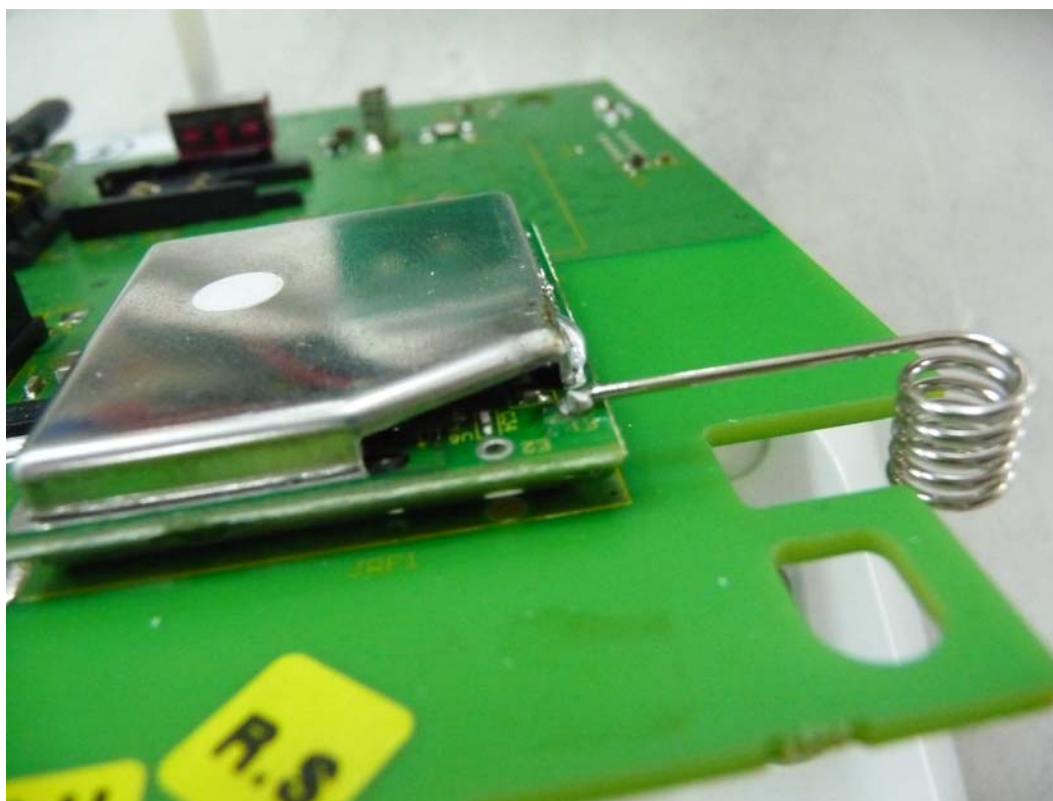

INTERNAL PHOTOGRAPHS

This document contains 9 photographs

Photograph No.1
ES6502HC control panel with open cover

Photograph No.2
ES6502HC control panel internal view

Photograph No.3
Control panel main PCB second side view

Photograph No.4
Control panel case internal view

Photograph No.5
Antenna view

Photograph No.6
GSM module close view

Photograph No.7
RF module close view

Photograph No.8
RF module PCB front view

Photograph No.9
RF PCB second side