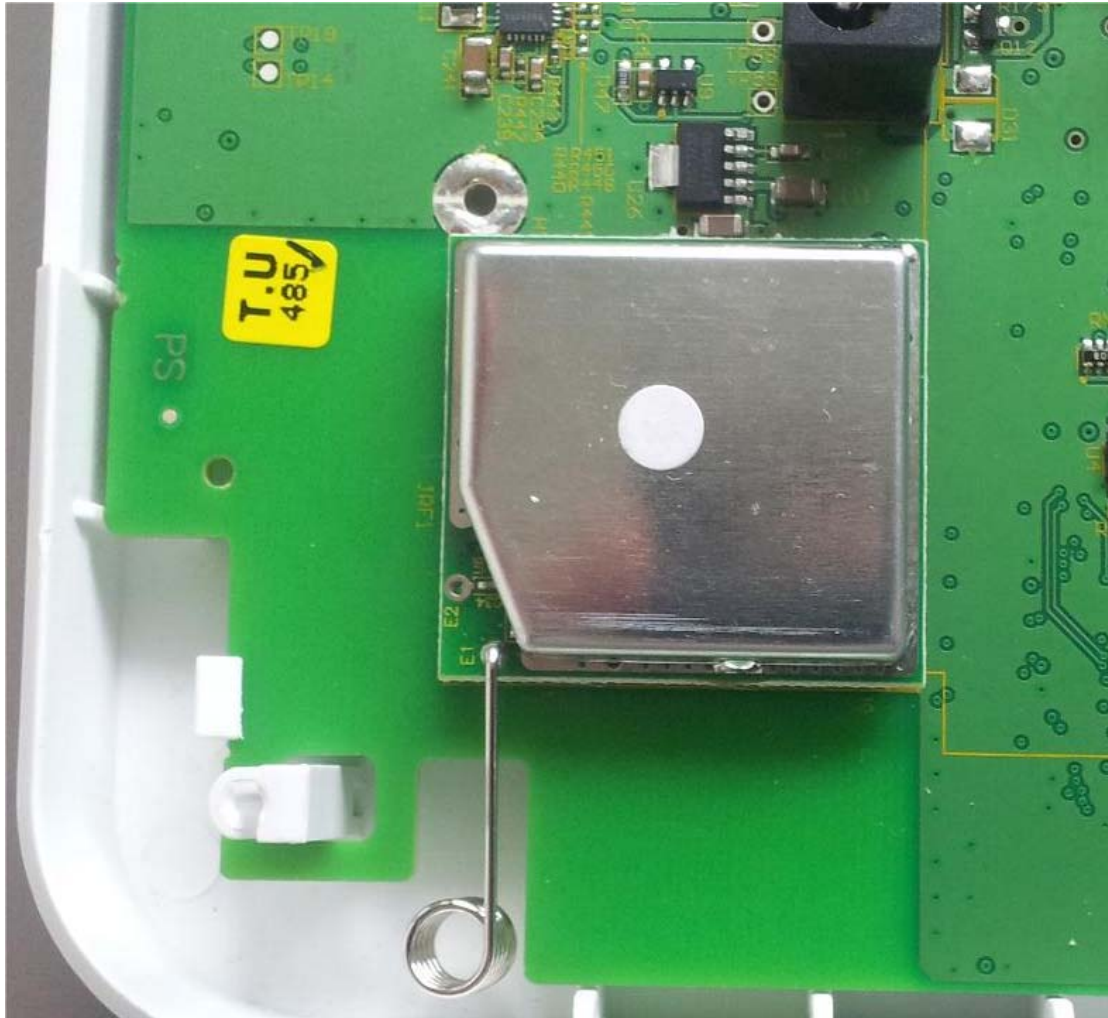

INTERNAL PHOTOGRAPHS

This document contains 9 photographs

Photograph No.1
ES6502HC control panel with open cover

Photograph No.2
ES6502HC control panel internal view

Photograph No.3
Control panel main PCB second side view

Photograph No.4
Control panel case internal view

Photograph No.5
Antenna view

Photograph No.6
GSM module close view

Photograph No.7
RF module close view

Photograph No.8
RF module PCB front view

Photograph No.9
RF PCB second side