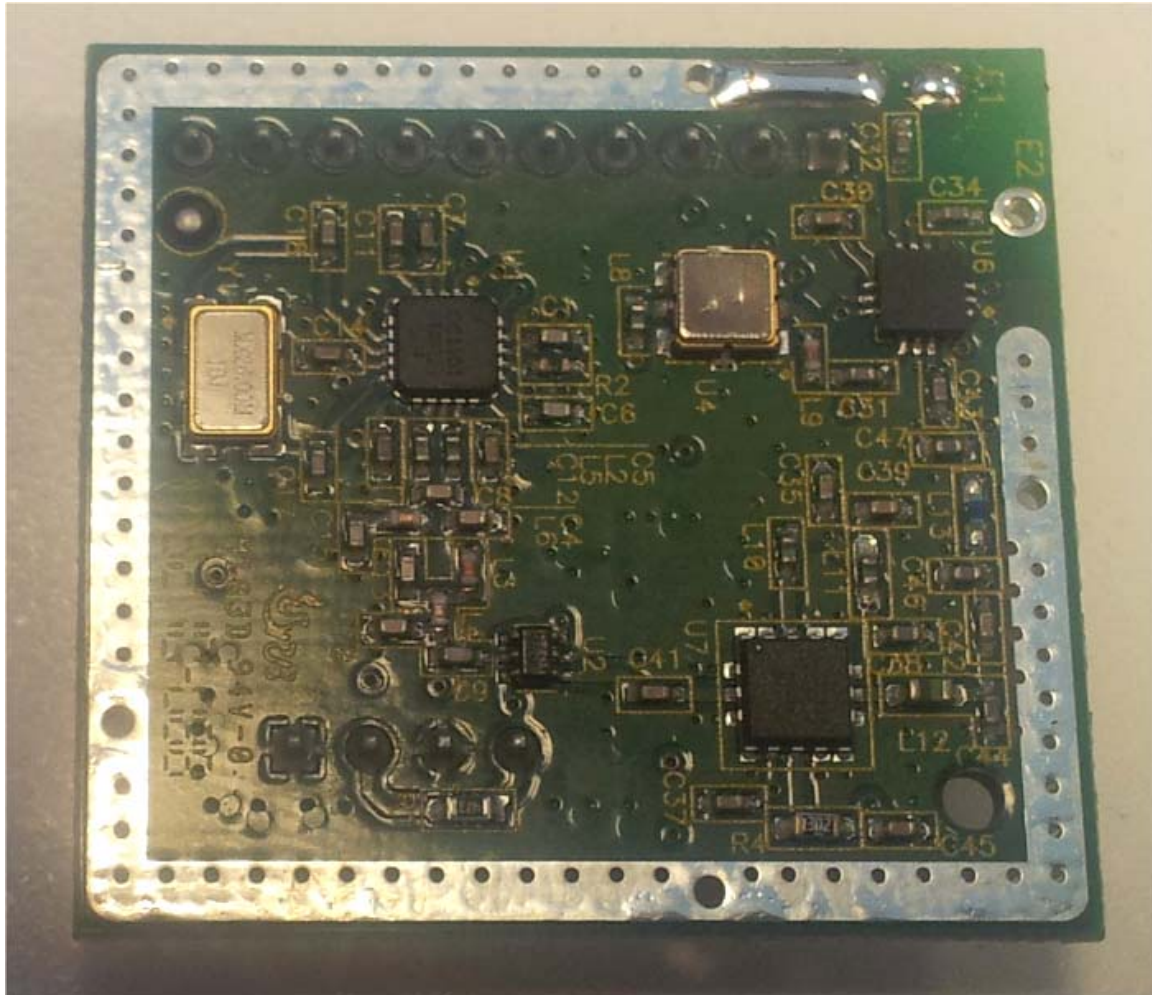

INTERNAL PHOTOGRAPHS

This document contains 9 photographs

Photograph No.1
ES6502HC control panel with open cover

Photograph No.2
ES6502HC control panel internal view

Photograph No.3
Control panel main PCB second side view

Photograph No.4
Control panel case internal view

Photograph No.5
Antenna view

Photograph No.6
GSM module close view

Photograph No.7
RF module close view

Photograph No.8
RF module PCB front view

Photograph No.9
RF PCB second side