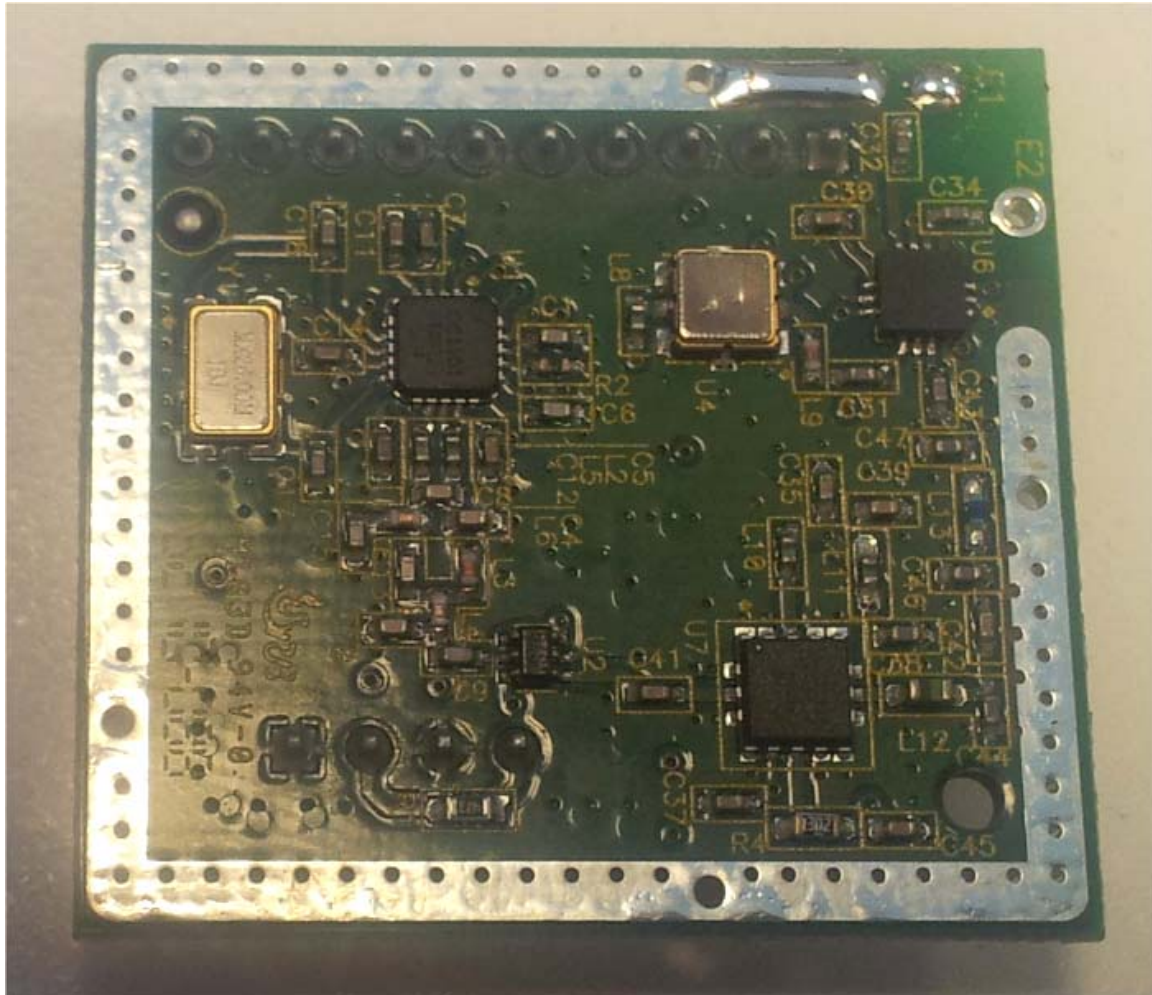

INTERNAL PHOTOGRAPHS

This document contains 9 photographs

Photograph No.1
ES6502HC control panel internal view

Photograph No.2
ES6502HC control panel internal view

Photograph No.3
ES6502HC control panel PCB front view

Photograph No.4
ES6502HC control panel PCB second side view

Photograph No.5
Antenna view

Photograph No.6
GSM module close view

Photograph No.7
RF module close view

Photograph No.8
RF module close view

Photograph No.9
RF PCB second side