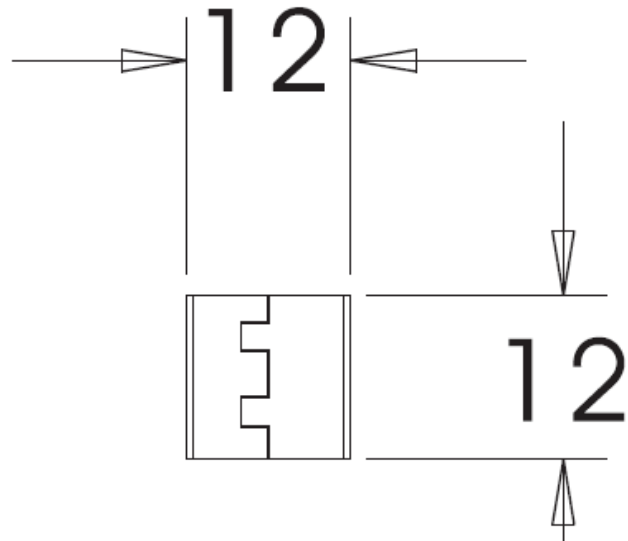

MS635G R13 receiver 安規 LASER LOGO 1:1

文泰股份有限公司
MONTEREY International Corp.

SCALE	1:1	DRAWING NO.	MS635G-R13-LL-004
UNIT	MM	DESIGNER	MINDER
PAPER	A6:105X148	DATE	2011.06.15