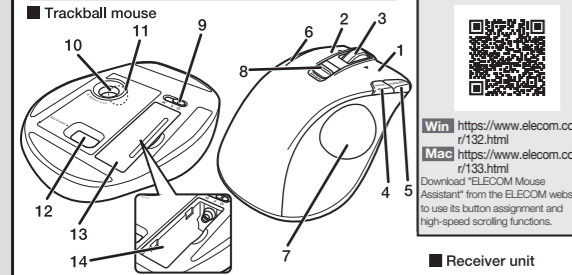

Model: XT4DR/ELECOM03

Manual Wireless Trackball Mouse

Names and functions of each part

- 1 Left button, 2 Right button, 3 Tilt wheel/pointer speed indicator light, 4 "Back" button, 5 "Forward" button, 6 Function buttons, 7 Trackball, 8 Pointer speed selector, 9 Operation mode switch, 10 Ball removal hole, 11 Optical sensor, 12 Receiver unit storage, 13 Battery cover, 14 Battery compartment, 15 USB connector

1 Installing a battery

2 Turning on the trackball

3 Connecting to a PC

- 1 Start the PC. 2 Insert the receiver unit into a USB port on the PC. 3 The driver will be automatically installed, and you will then be able to use the trackball.