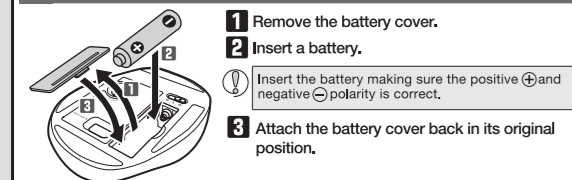

Model: XT4DR/ELECOM03

Manual Wireless Trackball Mouse

Names and functions of each part

- 1 Left button, 2 Right button, 3 Tilt wheel/pointer speed indicator light, 4 "Back" button, 5 "Forward" button, 6 Function buttons, 7 Trackball, 8 Pointer speed selector, 9 Operation mode switch, 10 Ball removal hole, 11 Optical sensor, 12 Receiver unit storage, 13 Battery cover, 14 Battery compartment, 15 USB connector

1 Installing a battery

2 Turning on the trackball

3 Connecting to a PC

- 1 Start the PC. 2 Insert the receiver unit into a USB port on the PC. 3 The driver will be automatically installed, and you will then be able to use the trackball.