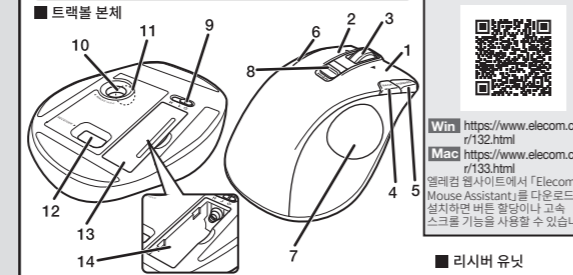

Model: XT4DR/ELECOM03

Manual Wireless Trackball Mouse

Names and functions of each part

- 1 Left button, 2 Right button, 3 Tilt wheel/pointer speed indicator light, 4 "Back" button, 5 "Forward" button, 6 Function buttons, 7 Trackball, 8 Pointer speed selector, 9 Operation mode switch, 10 Ball removal hole, 11 Optical sensor, 12 Receiver unit storage, 13 Battery cover, 14 Battery compartment, 15 USB connector

1 Installing a battery

2 Turning on the trackball

3 Connecting to a PC

- 1 Start the PC. 2 Insert the receiver unit into a USB port on the PC. 3 The driver will be automatically installed, and you will then be able to use the trackball.

Cleaning the trackball

Specifications

Table with 2 columns: Specification (Supported OS, Resolution, Interface, Radio frequency, Radio wave method, Radio wave outreach, Dimensions, Operating temperature/humidity, Storage temperature/humidity, Batteries, Continuous operating time, Estimated battery life) and Value.

\* When the computer is used for 8 hours a day, with 5% of that time spent operating the mouse using alkaline batteries.

모델명: XT4DR/ELECOM03

취급설명서 무선 트랙볼 마우스

각 부분의 명칭 및 기능

- 1 좌 버튼, 2 우 버튼, 3 틸트 휠/포인트어 속도 변경 램프, 4 "뒤로" 버튼, 5 "앞으로" 버튼, 6 기능 버튼, 7 트랙볼, 8 포인트어 속도 변경 스위치, 9 동작 모드 선택 스위치, 10 볼 분리 구멍, 11 광학식 센서, 12 리시버 유닛, 13 전지 커버, 14 전지 수납부, 15 USB 커넥터