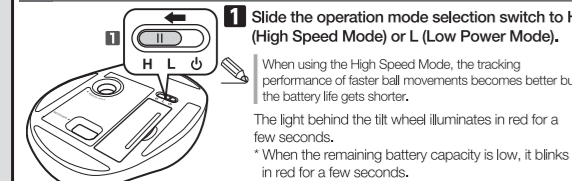

2 Turning on the trackball

3 Connecting to a PC

- 1 Start the PC. 2 Insert the receiver unit into a USB port on the PC. 3 The driver will be automatically installed, and you will then be able to use the trackball.