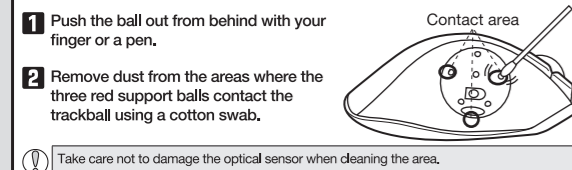

Model: XT4DR/ELECOM03

Manual Wireless Trackball Mouse

Names and functions of each part

- 1 Left button, 2 Right button, 3 Tilt wheel/pointer speed indicator light, 4 "Back" button, 5 "Forward" button, 6 Function buttons, 7 Trackball, 8 Pointer speed selector, 9 Operation mode switch, 10 Ball removal hole, 11 Optical sensor, 12 Receiver unit storage, 13 Battery cover, 14 Battery compartment, 15 USB connector

1 Installing a battery

2 Turning on the trackball

3 Connecting to a PC

- 1 Start the PC. 2 Insert the receiver unit into a USB port on the PC. 3 The driver will be automatically installed, and you will then be able to use the trackball.

Cleaning the trackball

Specifications

Table with 2 columns: Specification (Supported OS, Resolution, Interface, Radio frequency, Radio wave method, Radio wave outreach, Dimensions, Operating temperature/humidity, Storage temperature/humidity, Batteries, Continuous operating time, Estimated battery life) and Value.