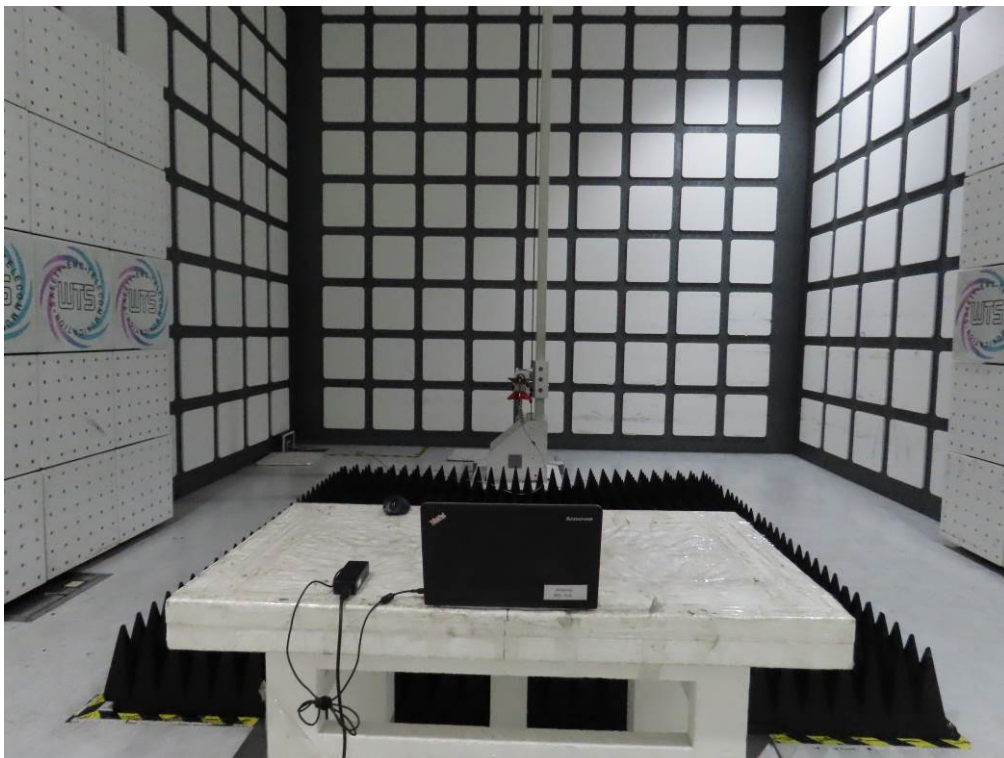

Registration number: W6M22306-22740-FCC

FCC ID: YWO-XT4DR

Set Up Photo of Radiated Emission

EMI

Below 1 GHz

Registration number: W6M22306-22740-FCC
FCC ID: YWO-XT4DR

Above 1 GHz

Registration number: W6M22306-22740-FCC
FCC ID: YWO-XT4DR