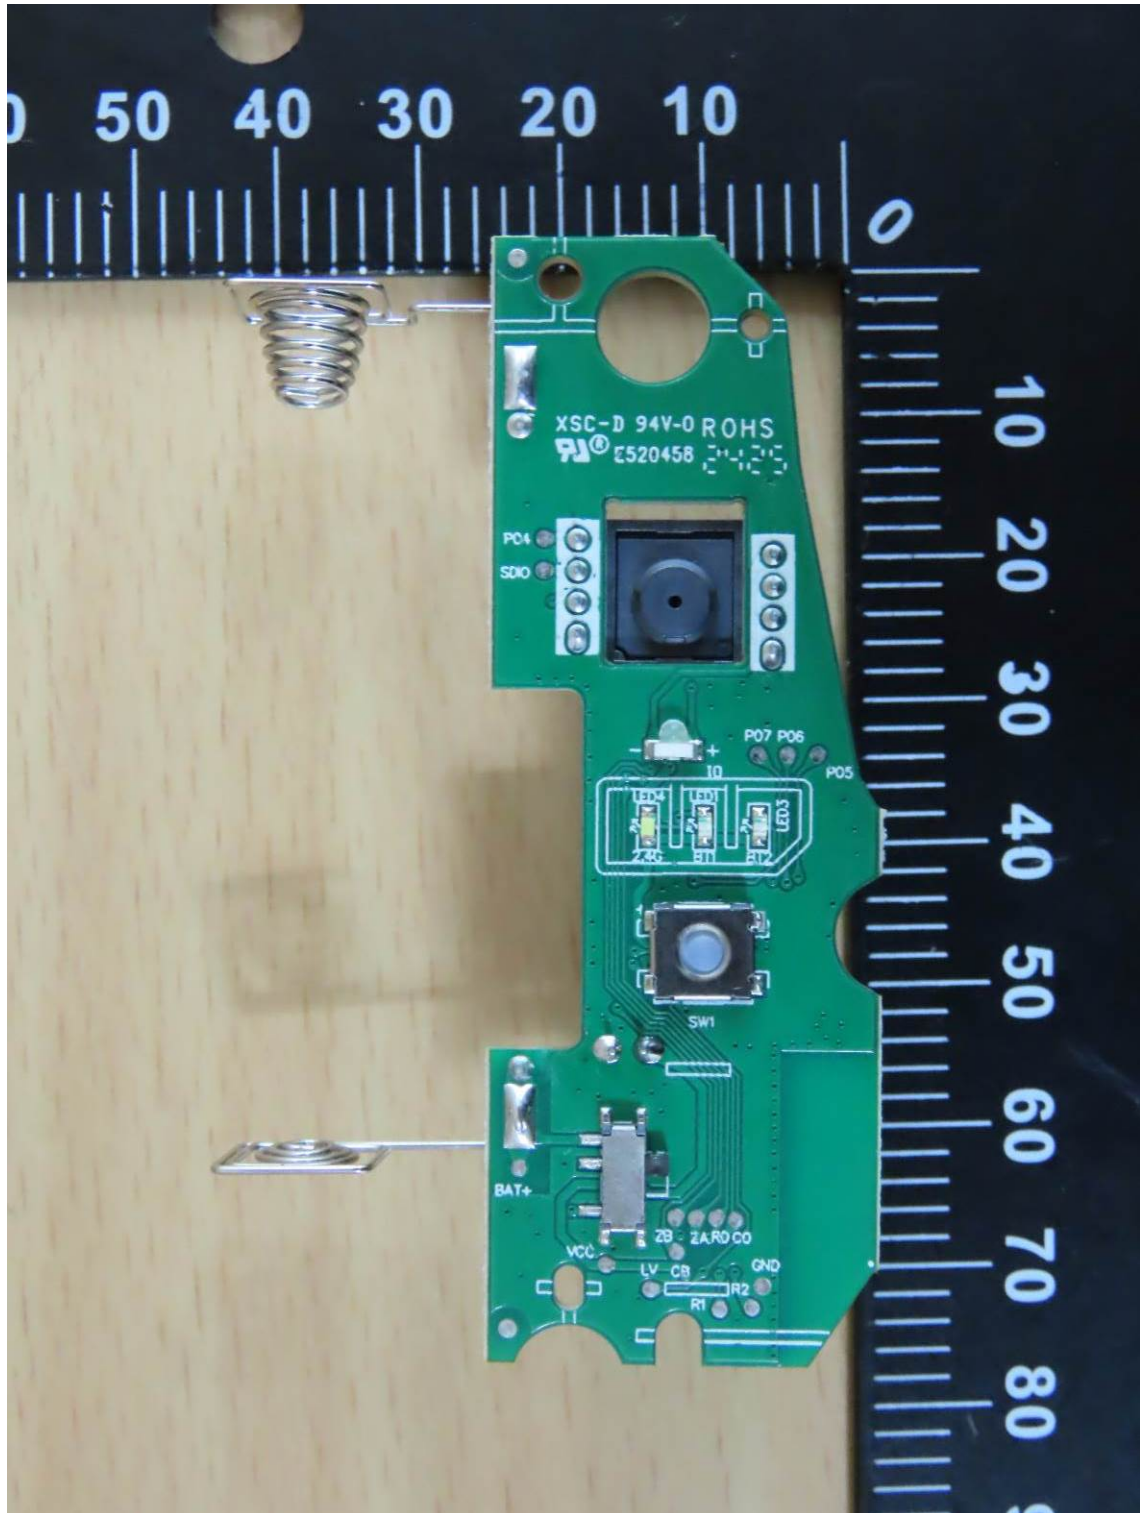

Registration number: W6M22409-23720-FCC

FCC ID: YWO-MSH30M-M

Internal Photos

Model No.:MSH30M-M

Registration number: W6M22409-23720-FCC
FCC ID: YWO-MSH30M-M

Registration number: W6M22409-23720-FCC
FCC ID: YWO-MSH30M-M

Registration number: W6M22409-23720-FCC
FCC ID: YWO-MSH30M-M

Registration number: W6M22409-23720-FCC
FCC ID: YWO-MSH30M-M
Multi-listing Model No.:MSH30M-S

Registration number: W6M22409-23720-FCC
FCC ID: YWO-MSH30M-M