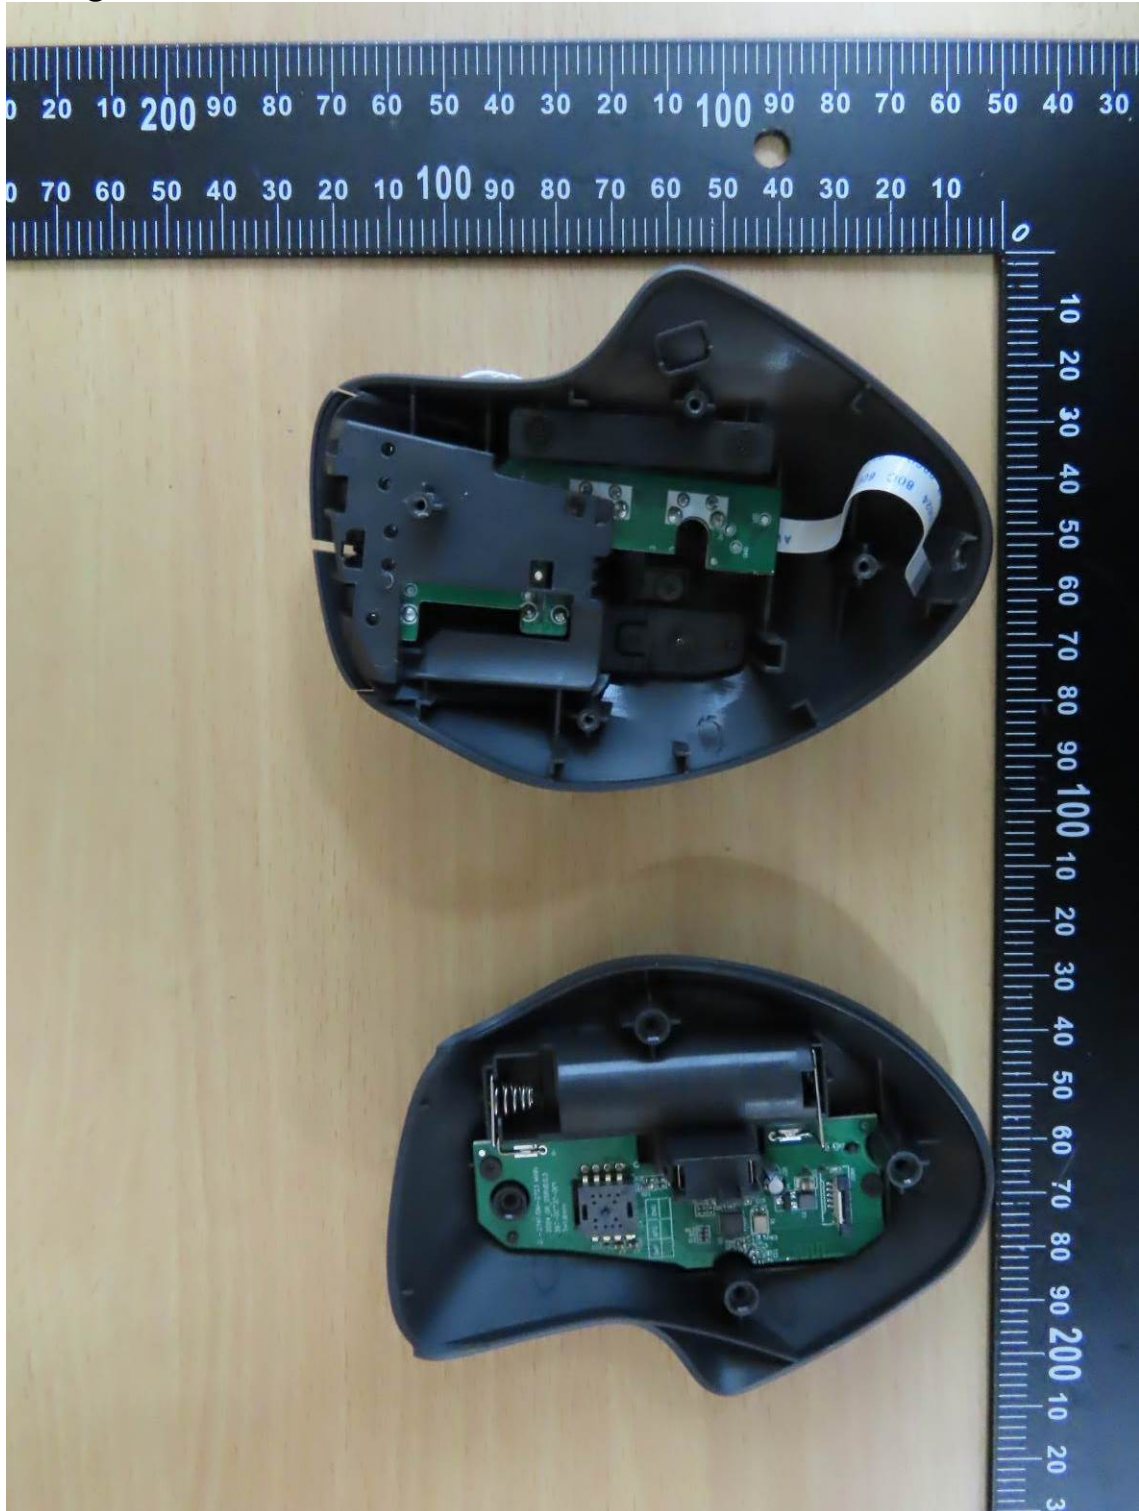

Registration number: W6M22409-23720-FCC

FCC ID: YWO-MSH30M-M

Internal Photos

Model No.:MSH30M-M

Registration number: W6M22409-23720-FCC
FCC ID: YWO-MSH30M-M

Registration number: W6M22409-23720-FCC
FCC ID: YWO-MSH30M-M

Registration number: W6M22409-23720-FCC
FCC ID: YWO-MSH30M-M

Registration number: W6M22409-23720-FCC
FCC ID: YWO-MSH30M-M
Multi-listing Model No.:MSH30M-S

Registration number: W6M22409-23720-FCC
FCC ID: YWO-MSH30M-M