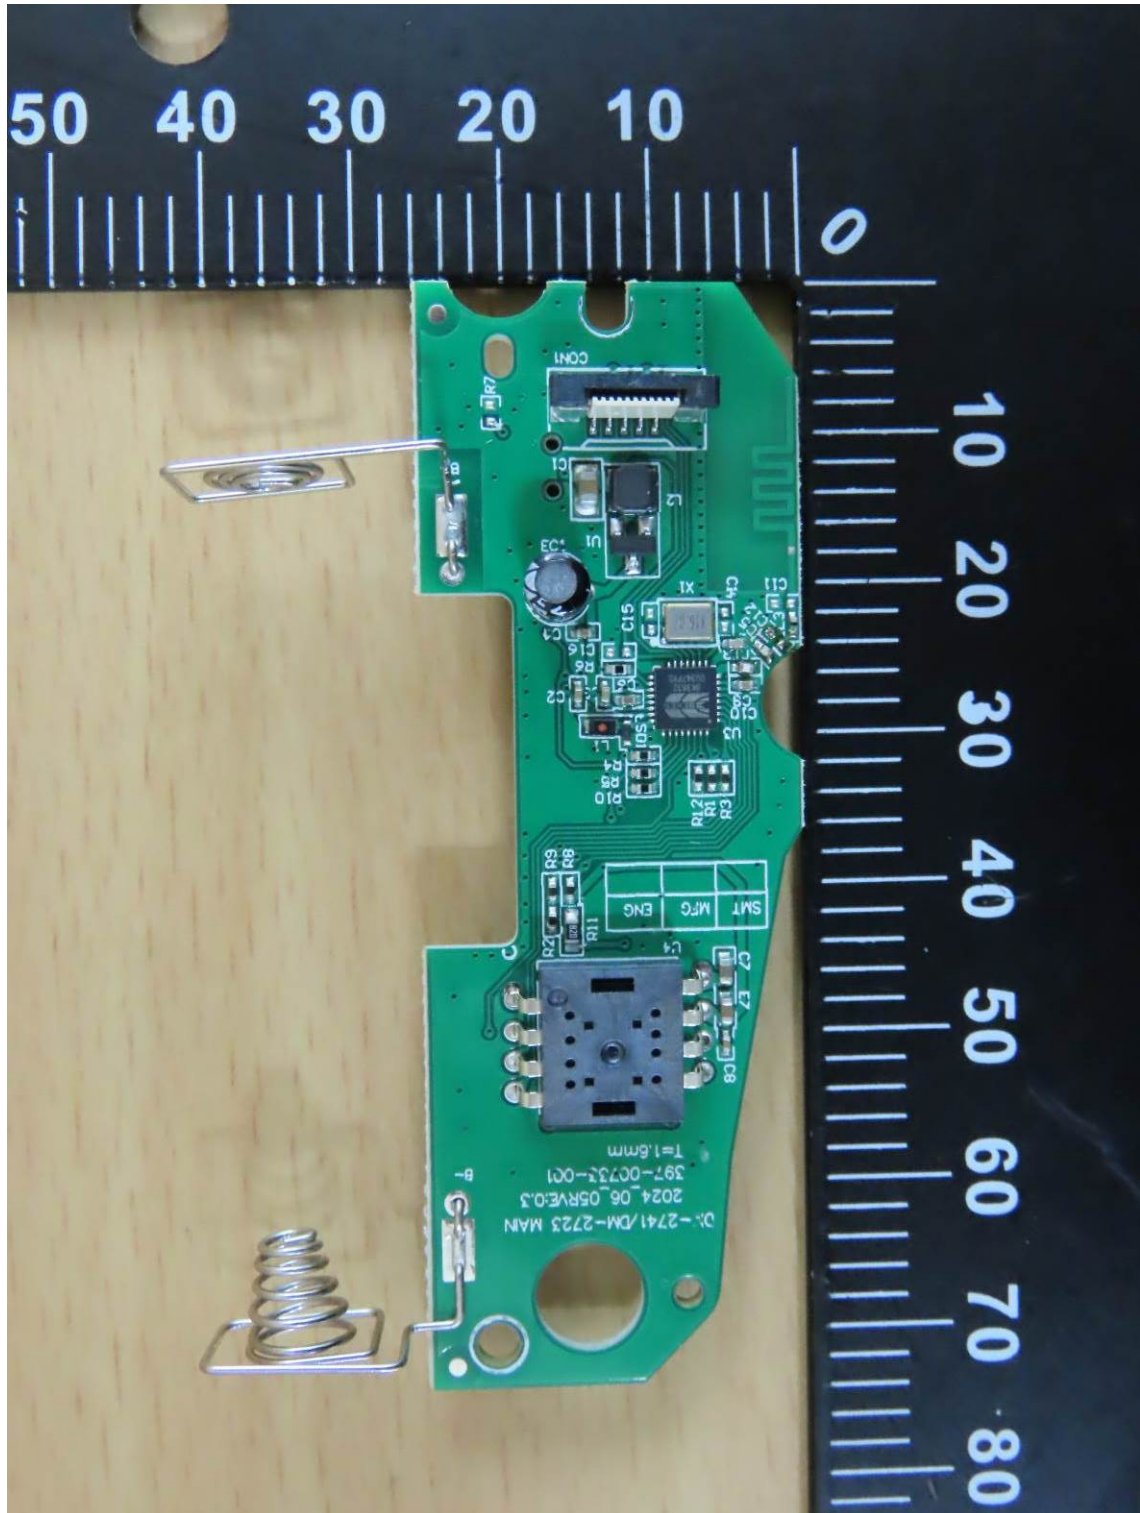

Registration number: W6M22409-23720-FCC
FCC ID: YWO-MSH30M-M