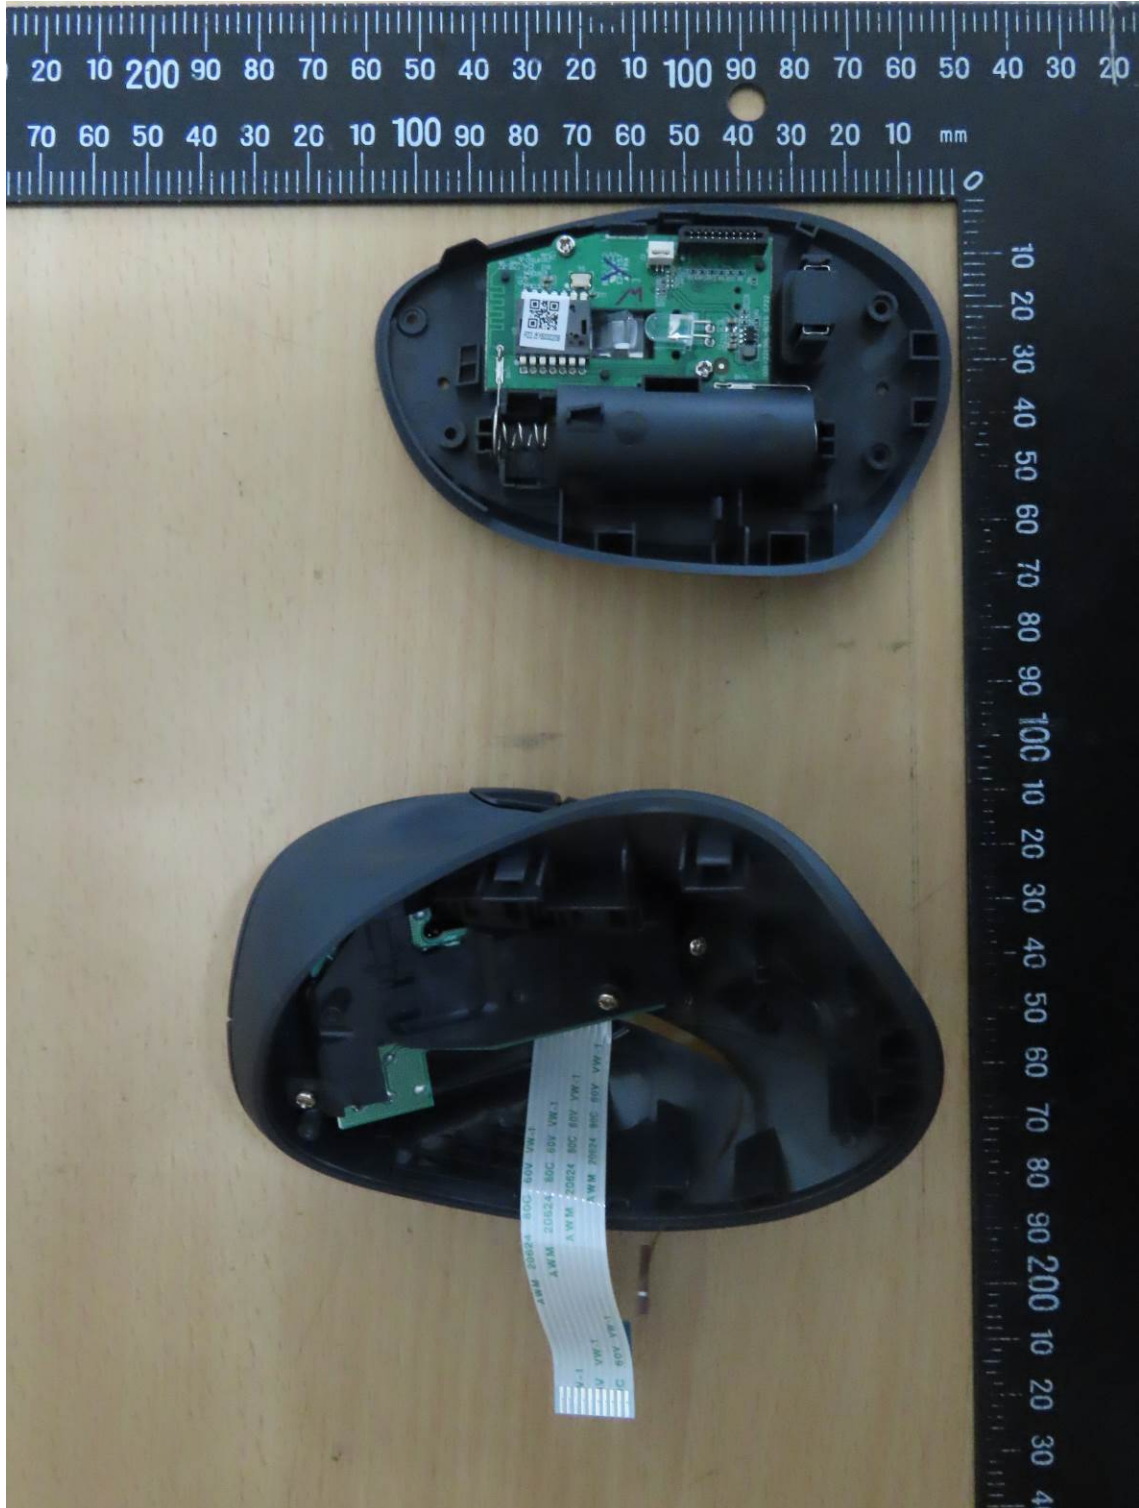

Registration number: W6M22211-22308-FCC

FCC ID: YWO-M-XGLL30DBS

Internal Photos

M-XGLL30DBS

Registration number: W6M22211-22308-FCC
FCC ID: YWO-M-XGLL30DBS

Registration number: W6M22211-22308-FCC
FCC ID: YWO-M-XGLL30DBS

Registration number: W6M22211-22308-FCC
FCC ID: YWO-M-XGLL30DBS

Registration number: W6M22211-22308-FCC
FCC ID: YWO-M-XGLL30DBS

Registration number: W6M22211-22308-FCC
 FCC ID: YWO-M-XGLL30DBS

Registration number: W6M22211-22308-FCC
FCC ID: YWO-M-XGLL30DBS
M-XGM30DBS