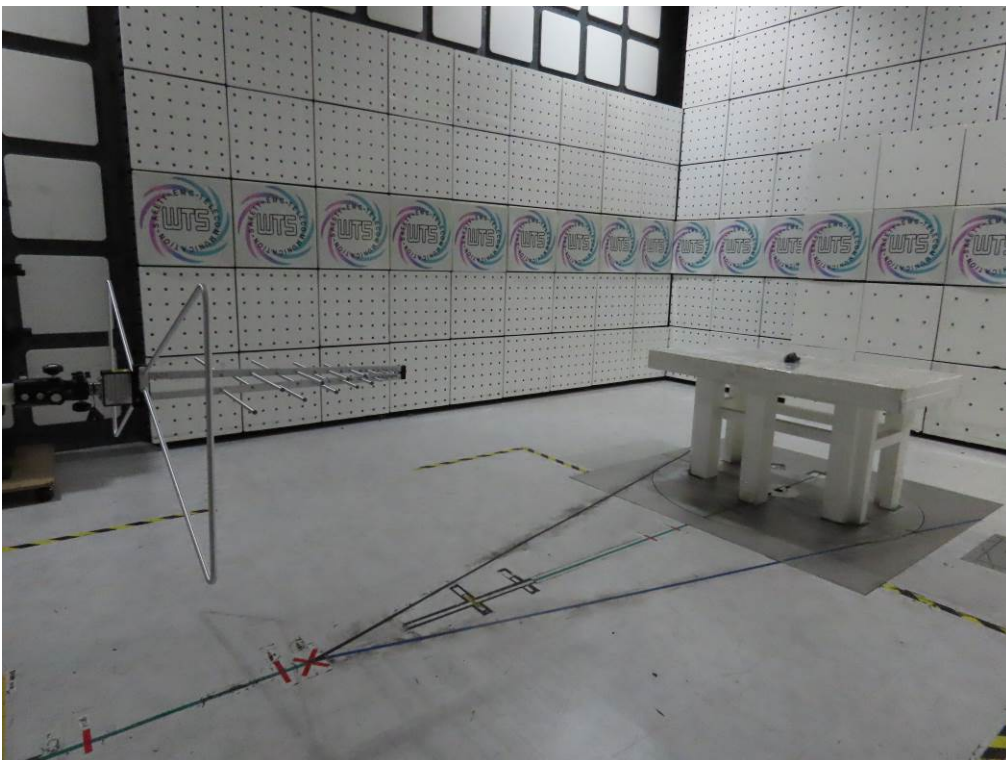

Worldwide Testing Services(Taiwan) Co., Ltd.

Registration number: W6M22211-22307-FCC
FCC ID: YWO-M-XGLL30BBS
M-XGM30BBS
Below 1 GHz