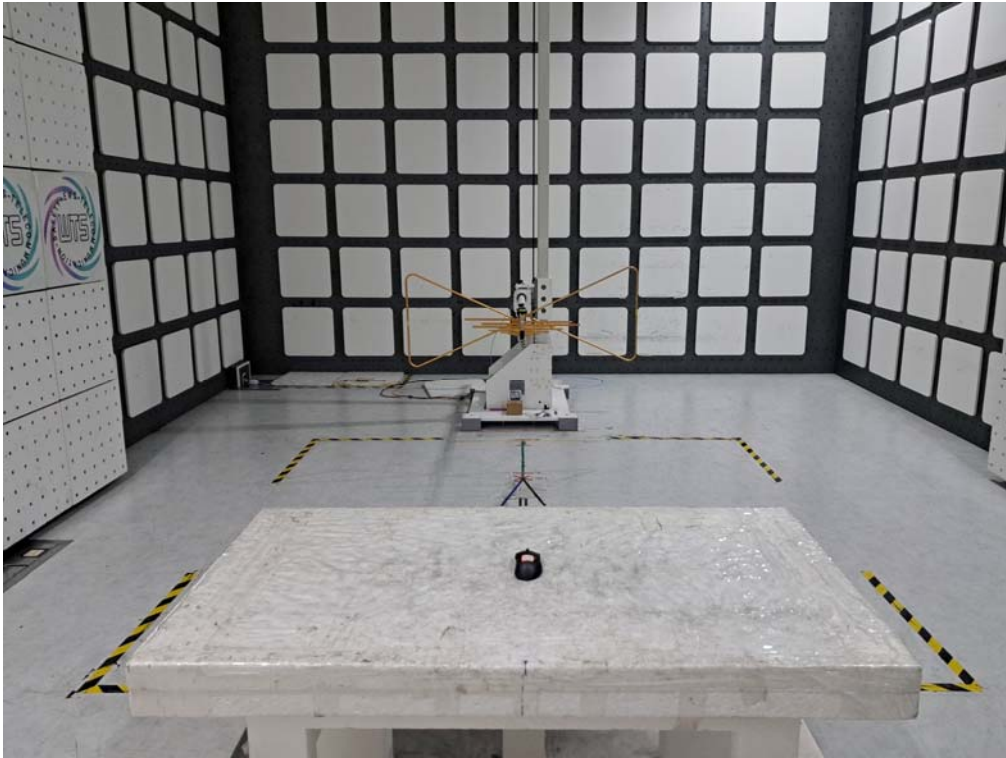

Registration number: W6M22206-21929-FCC
FCC ID: YWO-M-VM600