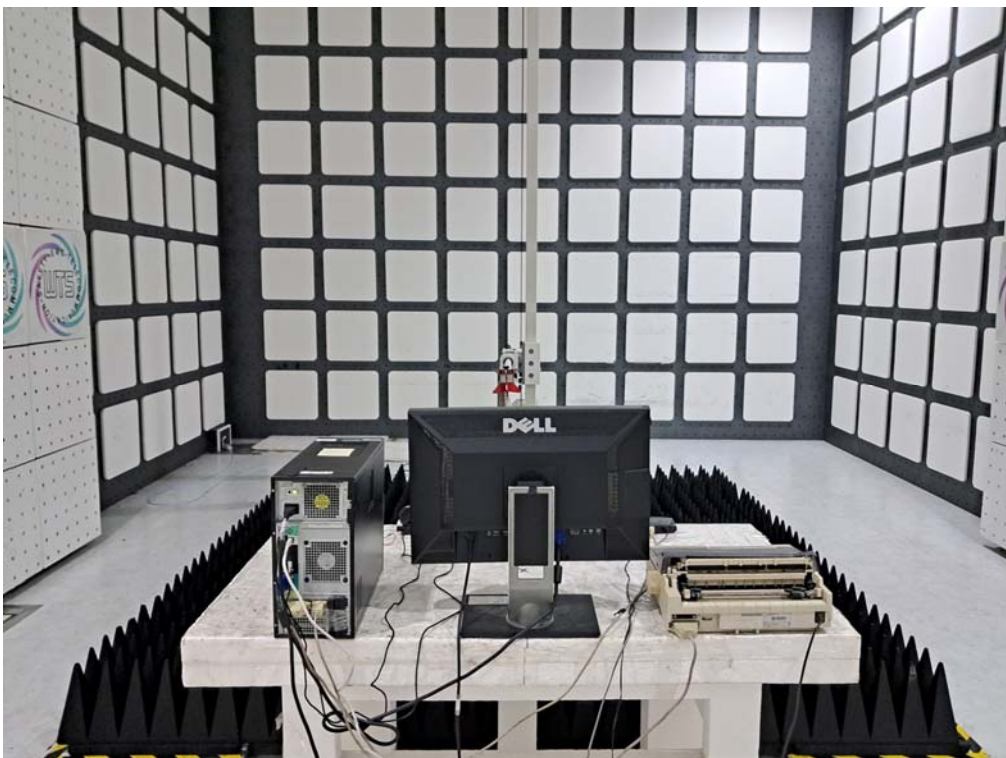

Worldwide Testing Services(Taiwan) Co., Ltd.

Registration number: W6M22206-21929-FCC
FCC ID: YWO-M-VM600