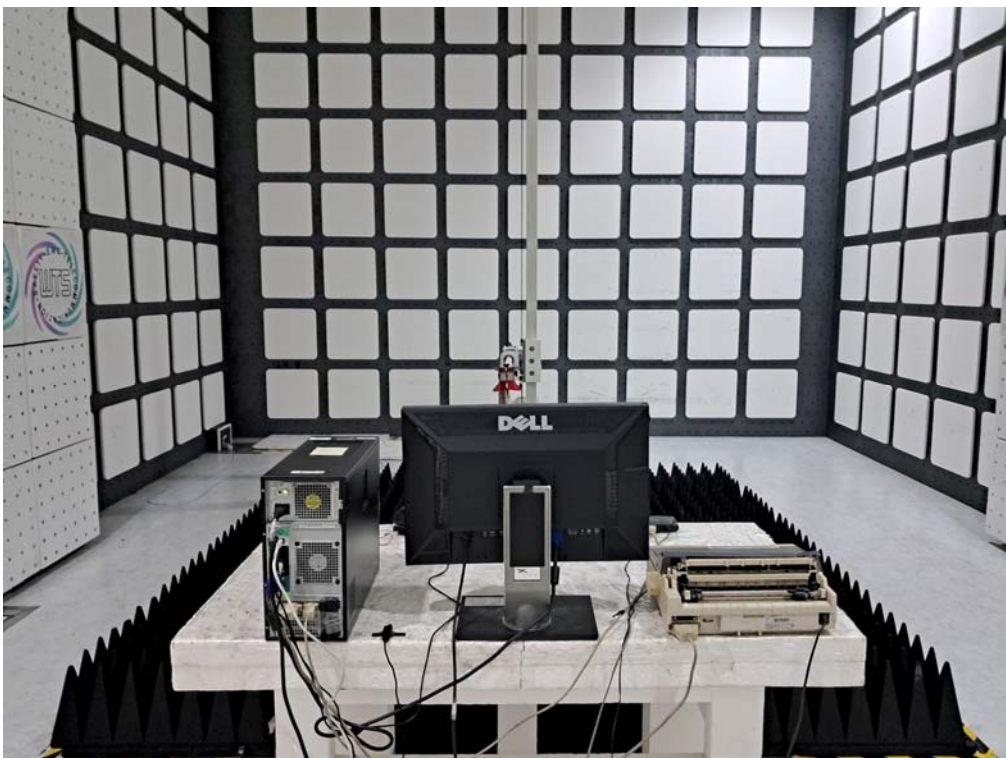

Worldwide Testing Services(Taiwan) Co., Ltd.

Registration number: W6M22206-21929-FCC
FCC ID: YWO-M-VM600