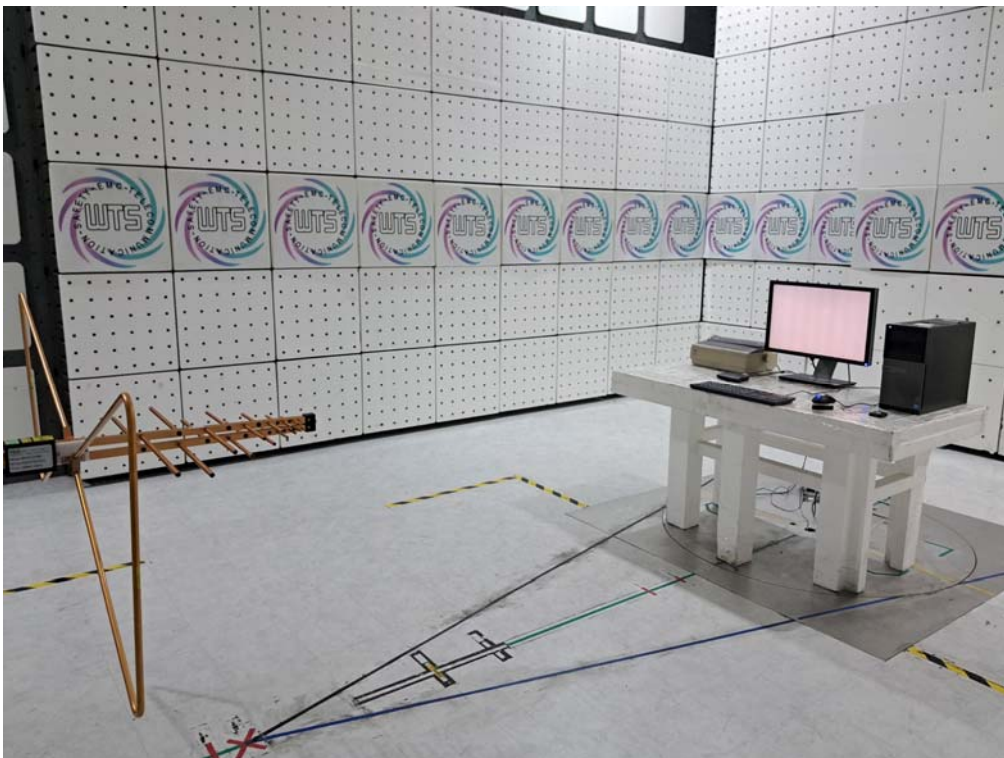

Registration number: W6M22206-21929-FCC

FCC ID: YWO-M-VM600

Set Up Photo of Radiated Emission

EMI

Wired

Below 1 GHz

Registration number: W6M22206-21929-FCC
FCC ID: YWO-M-VM600

Above 1 GHz