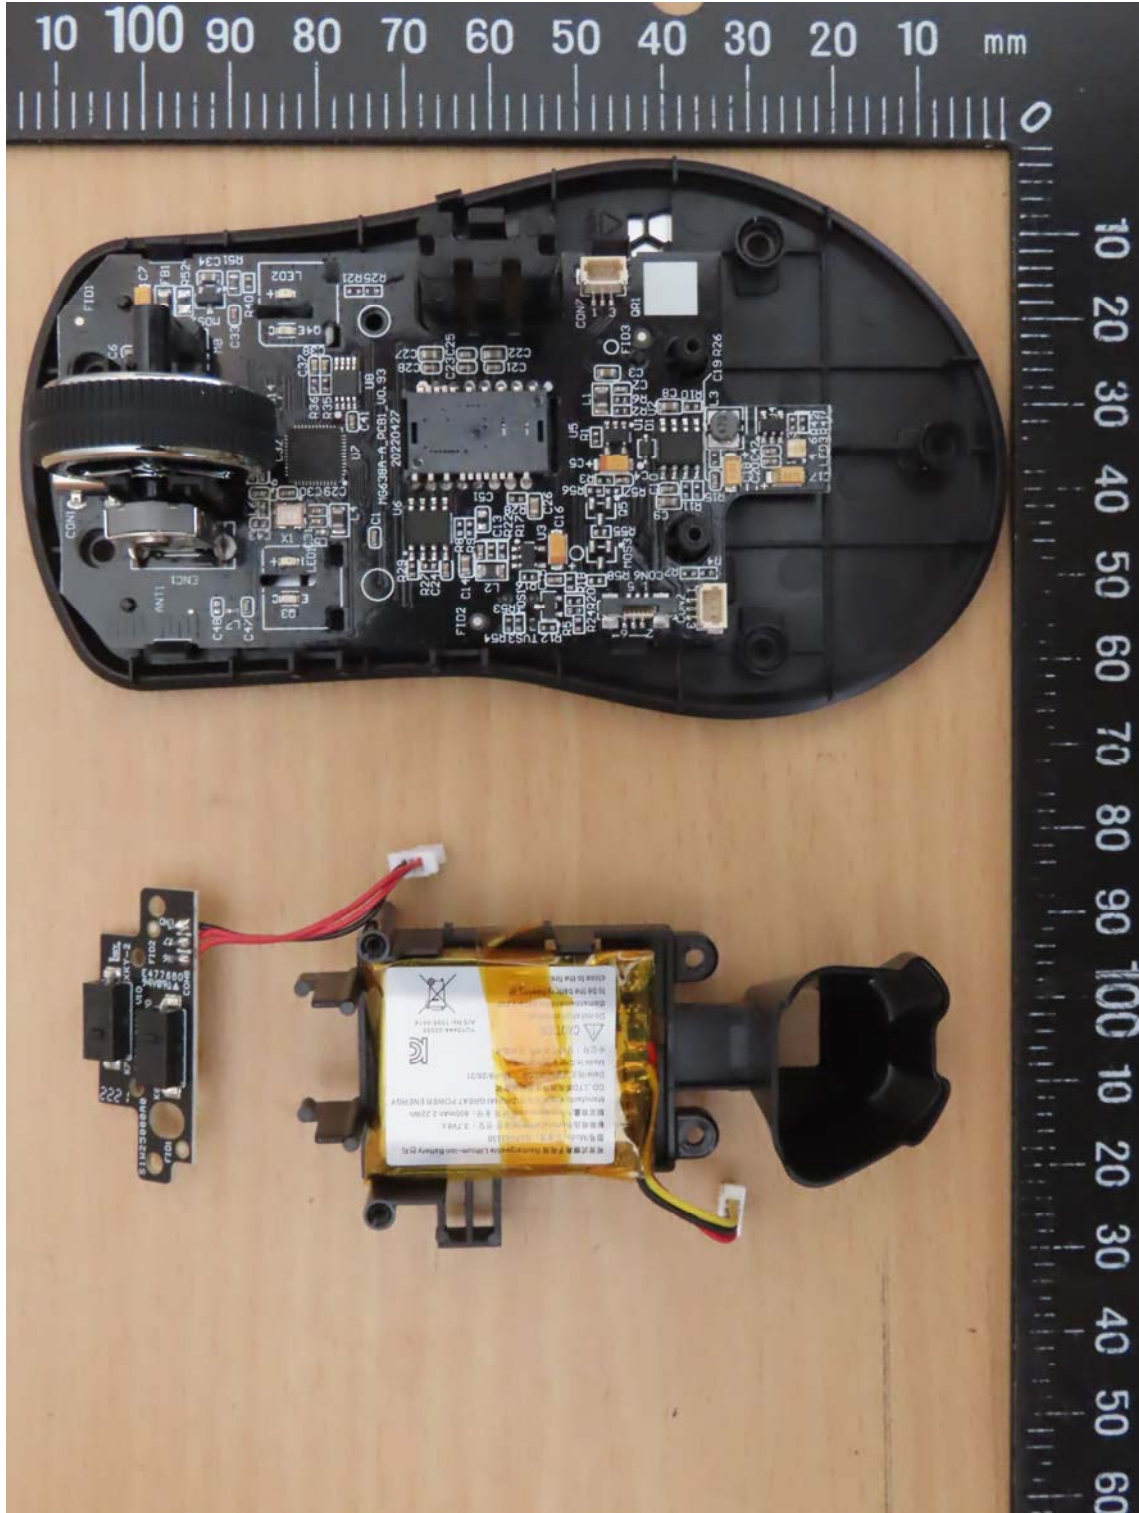

Registration number: W6M22206-21929-FCC

FCC ID: YWO-M-VM600

Internal Photos

Registration number: W6M22206-21929-FCC
FCC ID: YWO-M-VM600

Registration number: W6M22206-21929-FCC
FCC ID: YWO-M-VM600

Registration number: W6M22206-21929-FCC
FCC ID: YWO-M-VM600

Registration number: W6M22206-21929-FCC
FCC ID: YWO-M-VM600

Registration number: W6M22206-21929-FCC
FCC ID: YWO-M-VM600

Registration number: W6M22206-21929-FCC
FCC ID: YWO-M-VM600

Registration number: W6M22206-21929-FCC
FCC ID: YWO-M-VM600