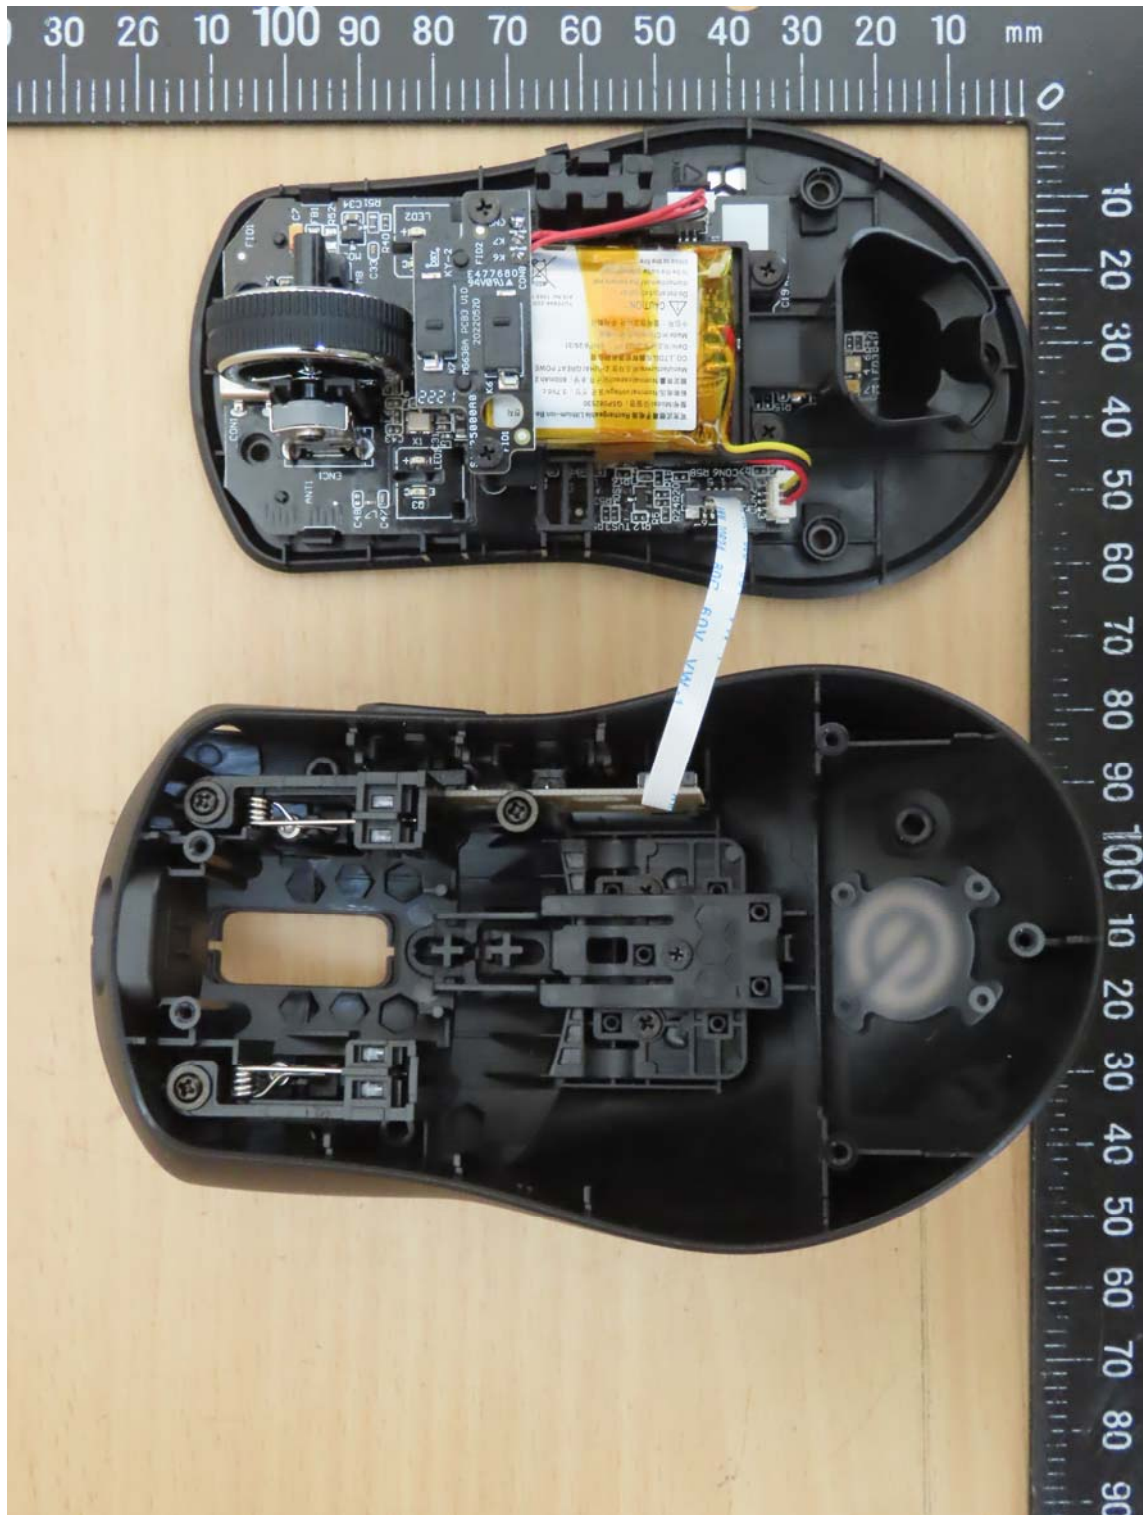

Registration number: W6M22206-21929-FCC

FCC ID: YWO-M-VM600

Internal Photos

Registration number: W6M22206-21929-FCC
FCC ID: YWO-M-VM600

Registration number: W6M22206-21929-FCC
FCC ID: YWO-M-VM600

Registration number: W6M22206-21929-FCC
FCC ID: YWO-M-VM600