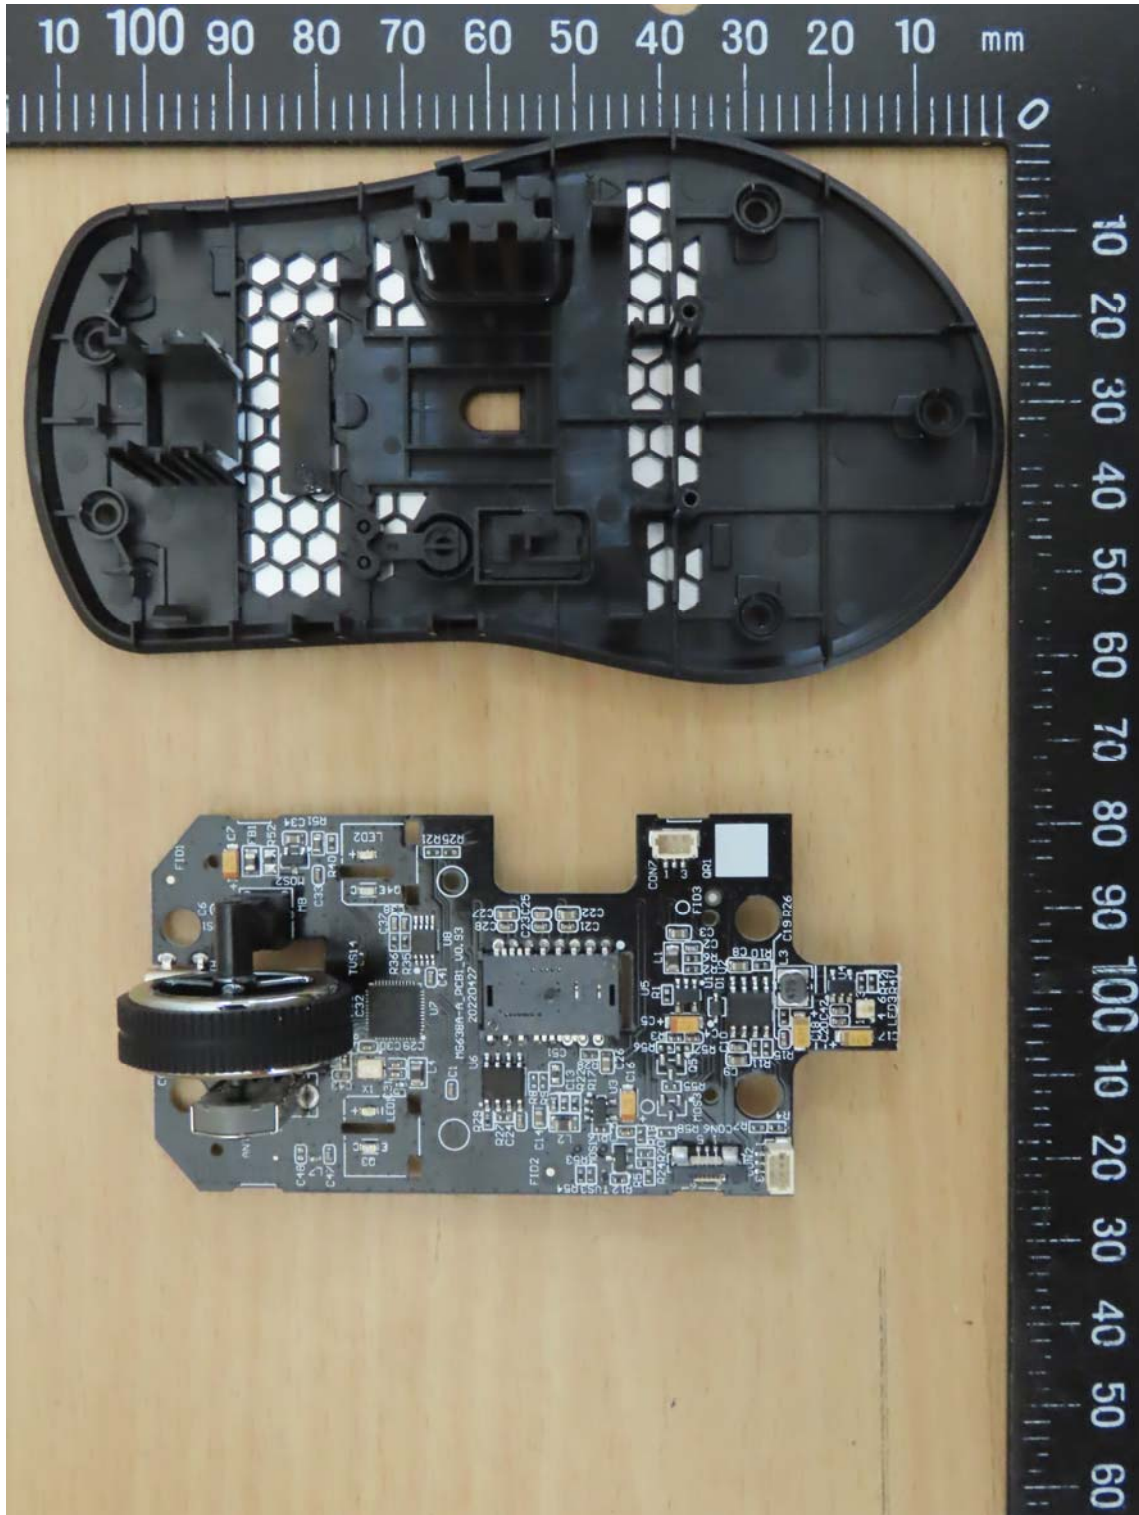

Registration number: W6M22206-21929-FCC

FCC ID: YWO-M-VM600

Internal Photos

Registration number: W6M22206-21929-FCC
FCC ID: YWO-M-VM600

Registration number: W6M22206-21929-FCC
FCC ID: YWO-M-VM600

Registration number: W6M22206-21929-FCC
FCC ID: YWO-M-VM600

Registration number: W6M22206-21929-FCC
FCC ID: YWO-M-VM600

Registration number: W6M22206-21929-FCC
FCC ID: YWO-M-VM600

Registration number: W6M22206-21929-FCC
FCC ID: YWO-M-VM600

Registration number: W6M22206-21929-FCC
FCC ID: YWO-M-VM600