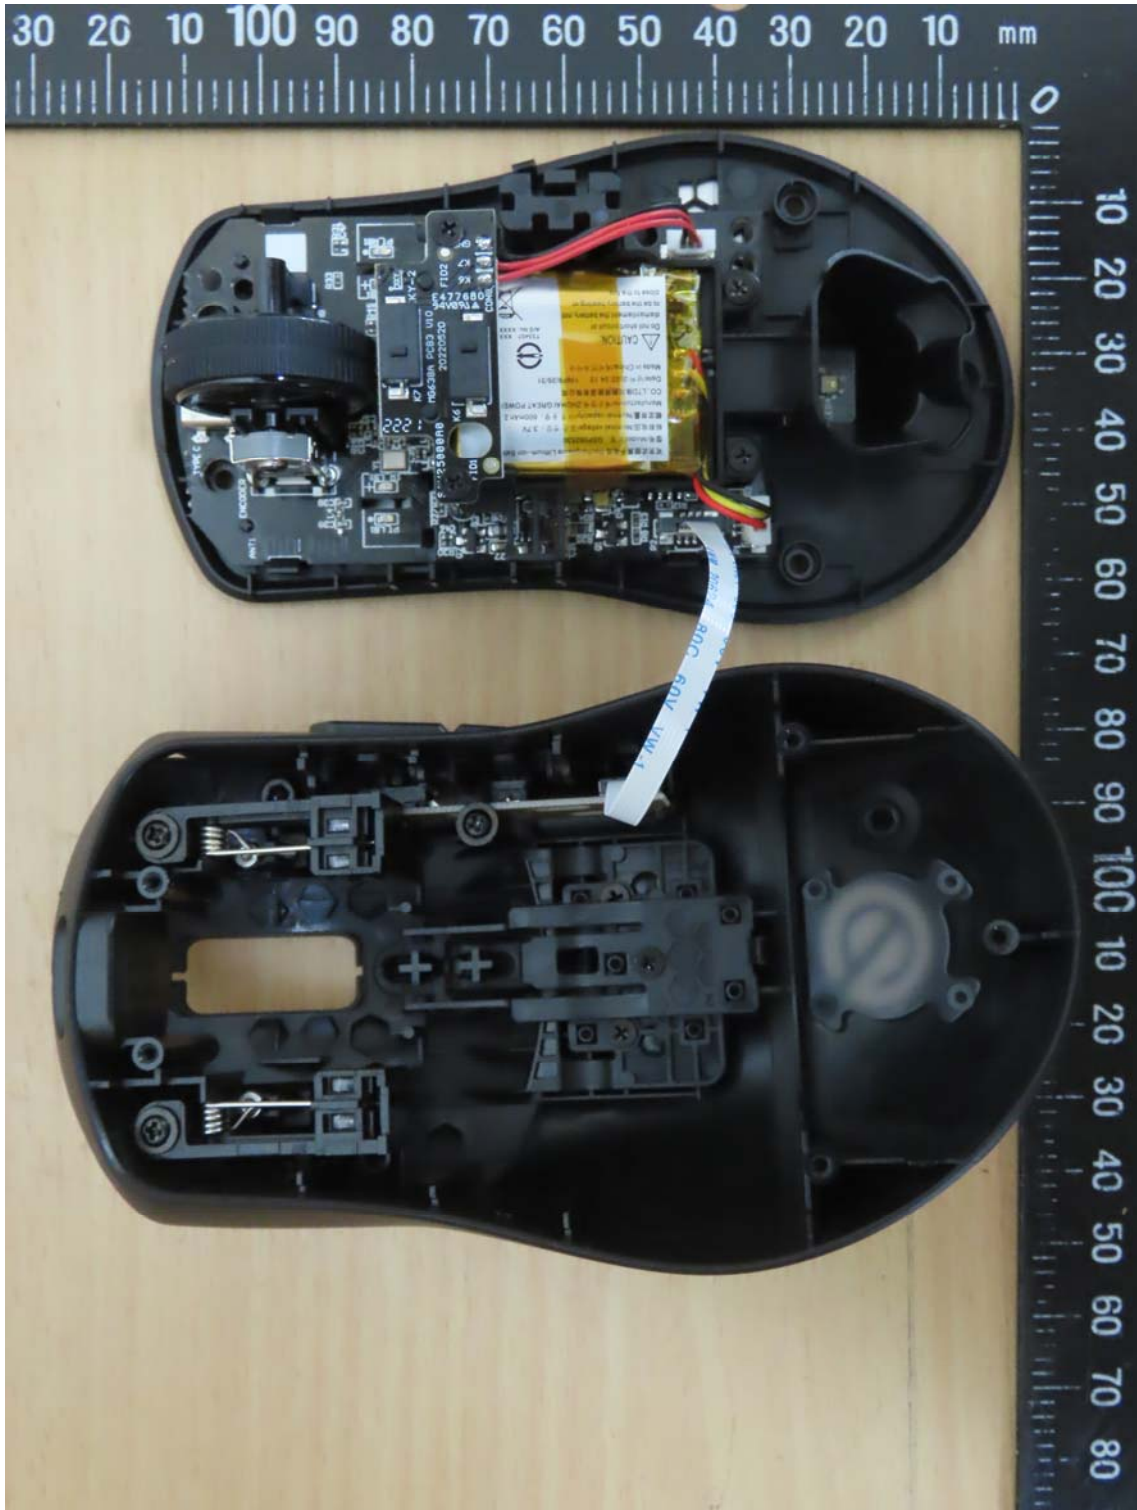

Registration number: W6M22206-21917-FCC

FCC ID: YWO-M-VM500

Internal Photos

Registration number: W6M22206-21917-FCC
FCC ID: YWO-M-VM500

Registration number: W6M22206-21917-FCC
FCC ID: YWO-M-VM500

Registration number: W6M22206-21917-FCC
FCC ID: YWO-M-VM500

Registration number: W6M22206-21917-FCC
FCC ID: YWO-M-VM500

Registration number: W6M22206-21917-FCC
FCC ID: YWO-M-VM500

Registration number: W6M22206-21917-FCC
FCC ID: YWO-M-VM500

Registration number: W6M22206-21917-FCC
FCC ID: YWO-M-VM500