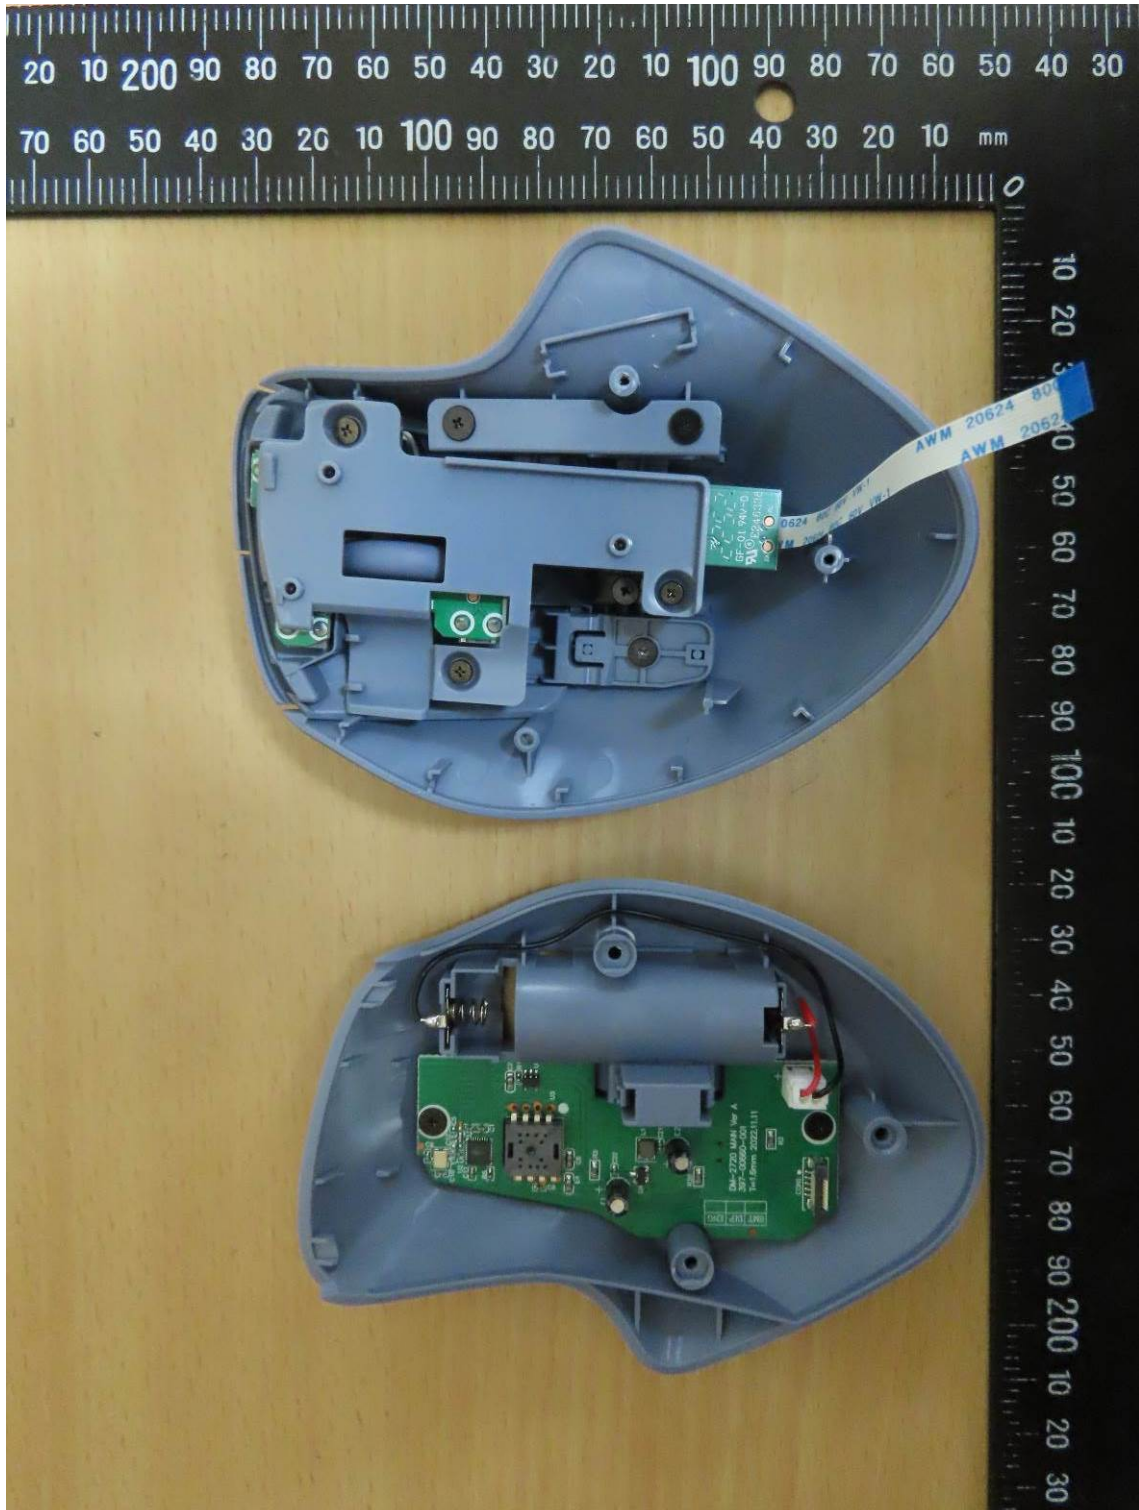

Registration number: W6M22304-22599-FCC

FCC ID: YWO-M-SH30DBS

Internal Photos

Registration number: W6M22304-22599-FCC
FCC ID: YWO-M-SH30DBS

Registration number: W6M22304-22599-FCC
FCC ID: YWO-M-SH30DBS

Registration number: W6M22304-22599-FCC
FCC ID: YWO-M-SH30DBS