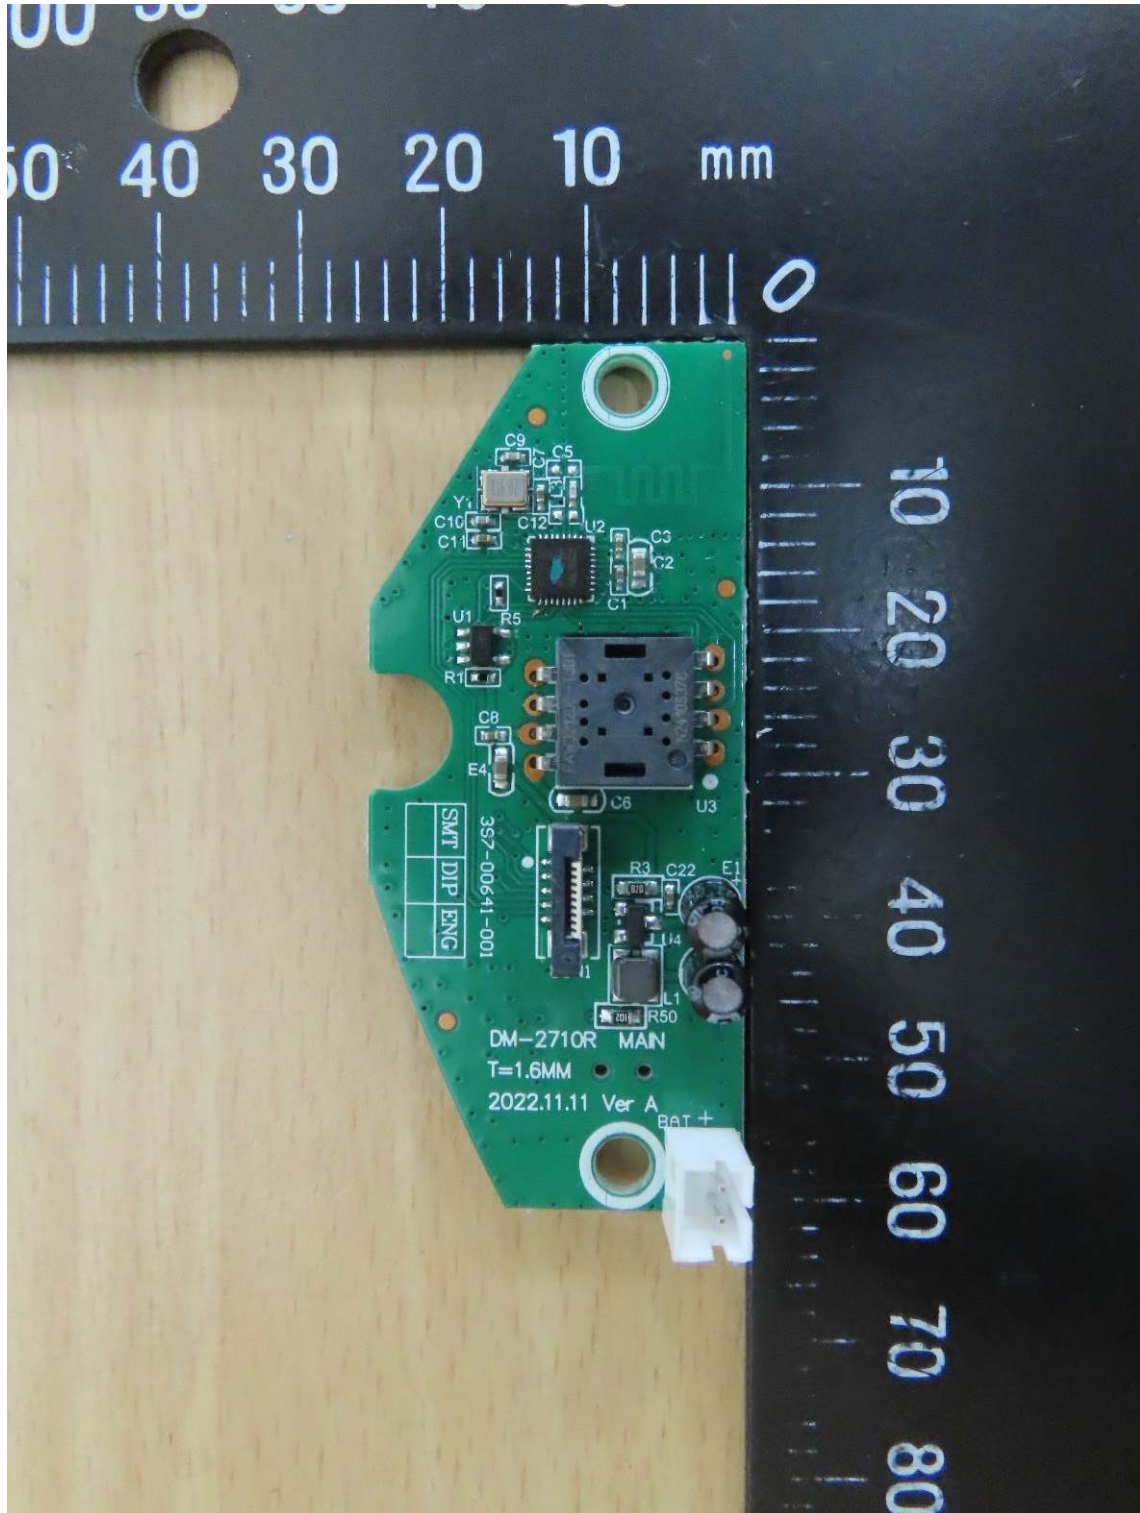

Registration number: W6M22304-22598-FCC

FCC ID: YWO-M-SH20DBS

**Internal Photos**

Registration number: W6M22304-22598-FCC  
FCC ID: YWO-M-SH20DBS

Registration number: W6M22304-22598-FCC  
FCC ID: YWO-M-SH20DBS

Registration number: W6M22304-22598-FCC  
FCC ID: YWO-M-SH20DBS

Registration number: W6M22304-22598-FCC  
FCC ID: YWO-M-SH20DBS

Registration number: W6M22304-22598-FCC  
FCC ID: YWO-M-SH20DBS

Registration number: W6M22304-22598-FCC  
FCC ID: YWO-M-SH20DBS