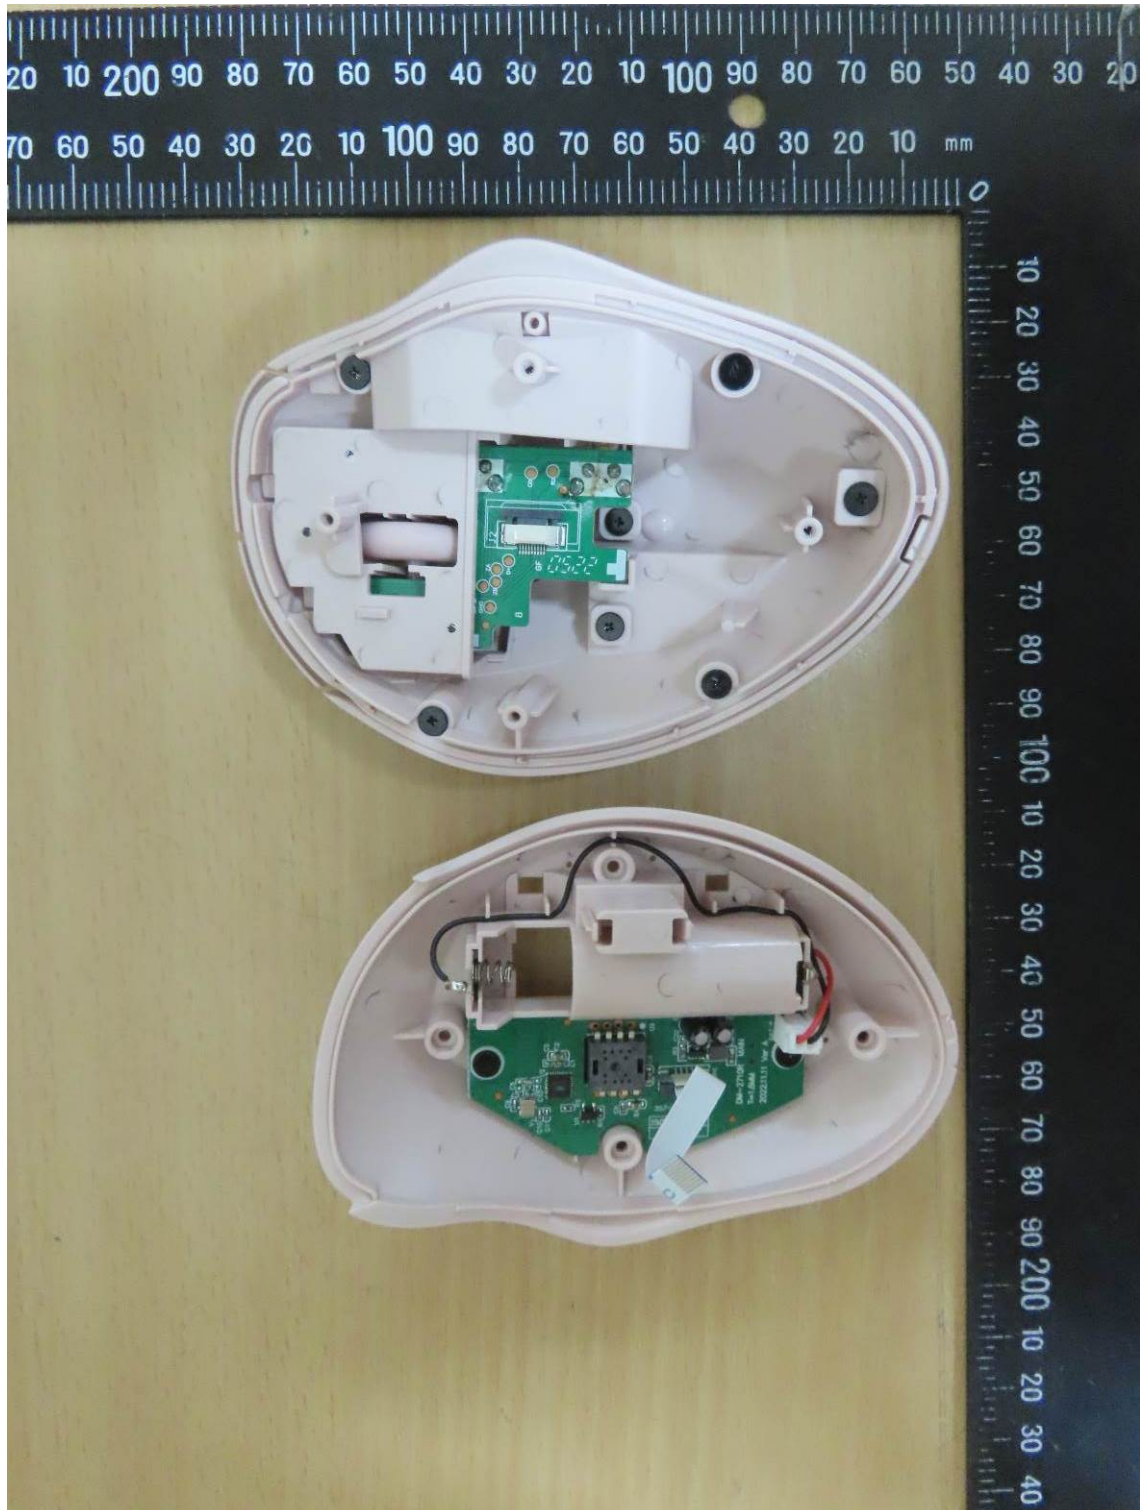

Registration number: W6M22304-22598-FCC

FCC ID: YWO-M-SH20DBS

**Internal Photos**

Registration number: W6M22304-22598-FCC  
FCC ID: YWO-M-SH20DBS

Registration number: W6M22304-22598-FCC  
FCC ID: YWO-M-SH20DBS

Registration number: W6M22304-22598-FCC  
FCC ID: YWO-M-SH20DBS

Registration number: W6M22304-22598-FCC  
FCC ID: YWO-M-SH20DBS

Registration number: W6M22304-22598-FCC  
FCC ID: YWO-M-SH20DBS

Registration number: W6M22304-22598-FCC  
FCC ID: YWO-M-SH20DBS