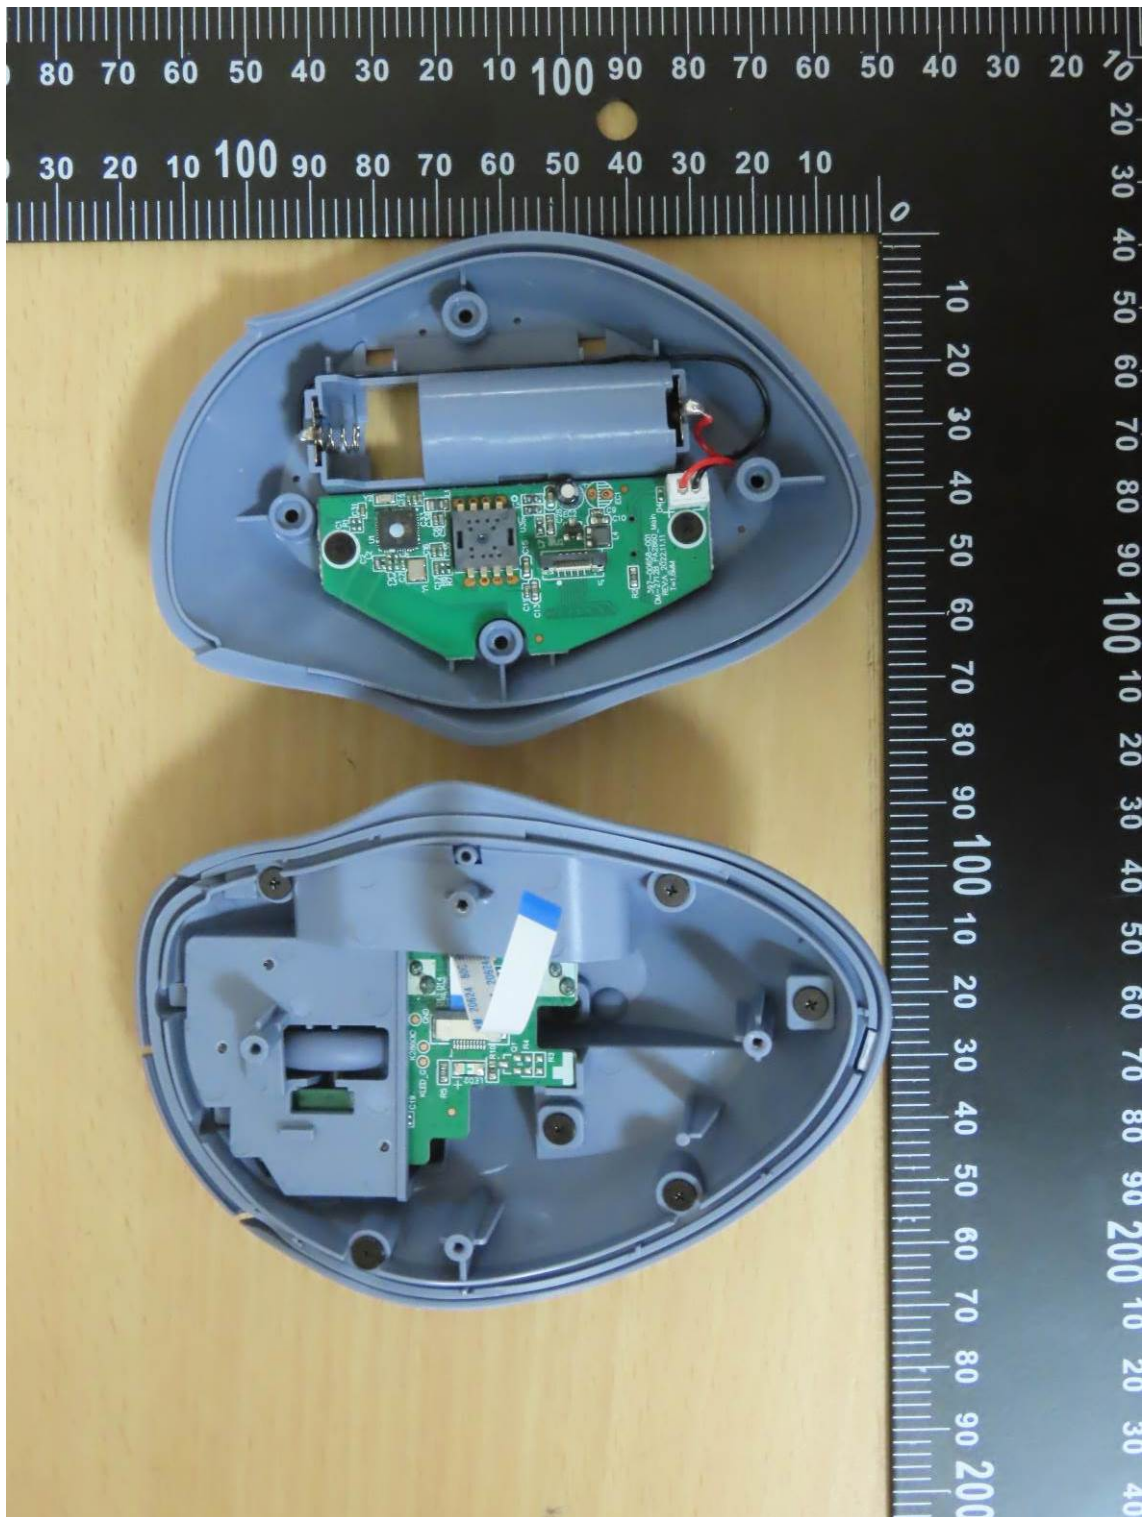

Registration number: W6M22305-22651-FCC

FCC ID: YWO-M-SH20BBS

**Internal Photos**

Registration number: W6M22305-22651-FCC  
FCC ID: YWO-M-SH20BBS

Registration number: W6M22305-22651-FCC  
FCC ID: YWO-M-SH20BBS

Registration number: W6M22305-22651-FCC  
FCC ID: YWO-M-SH20BBS

Registration number: W6M22305-22651-FCC  
FCC ID: YWO-M-SH20BBS

Registration number: W6M22305-22651-FCC  
FCC ID: YWO-M-SH20BBS

Registration number: W6M22305-22651-FCC