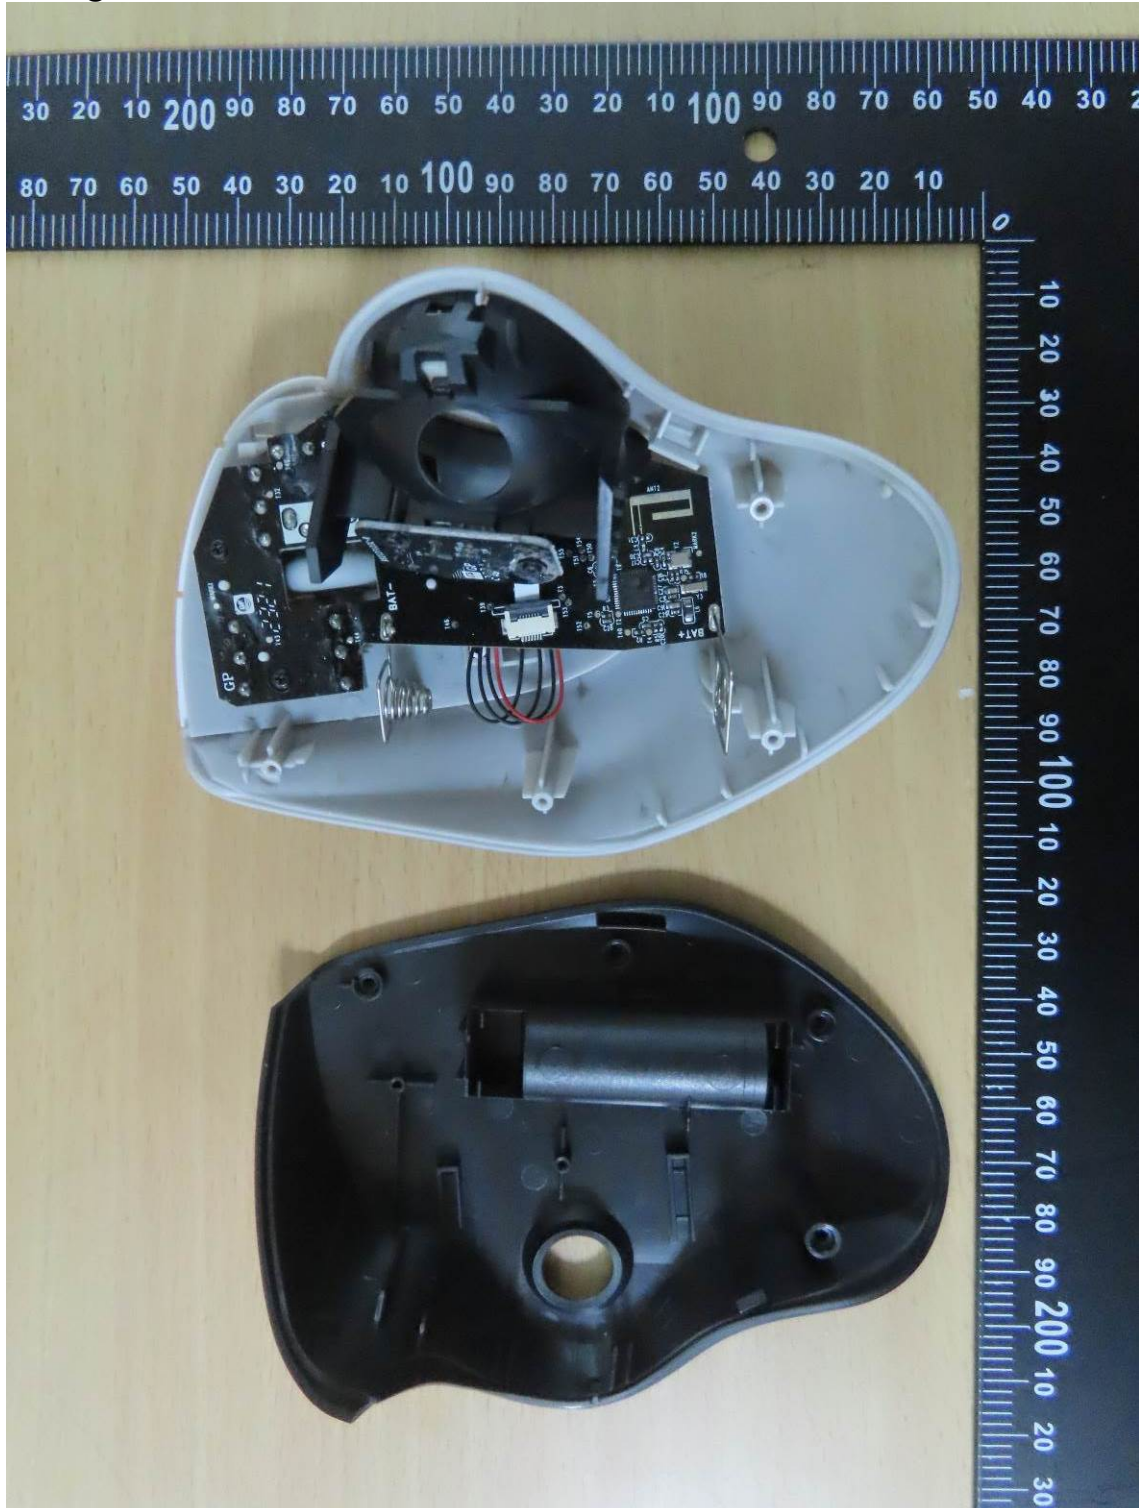

Registration number: W6M22307-22820-FCC
FCC ID: YWO-M-IT10BR
Multi-listing Model No.: M-IT11BR