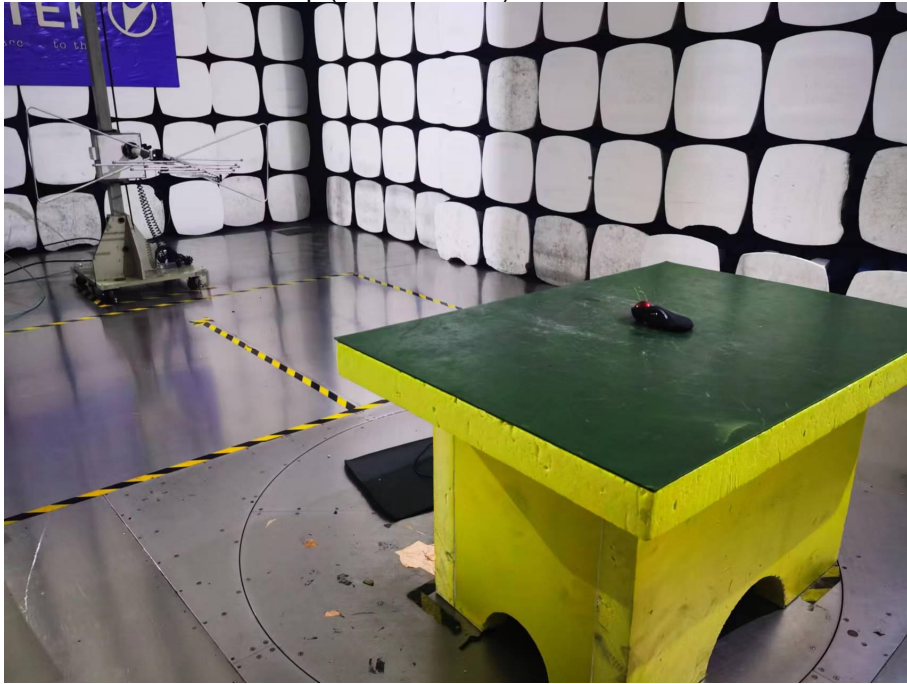

1.1. Photos of Radiation Emission Measurement

Spurious Emission Test Setup (Below 30MHz)

Spurious Emission Test Setup (30MHz-1GHz)