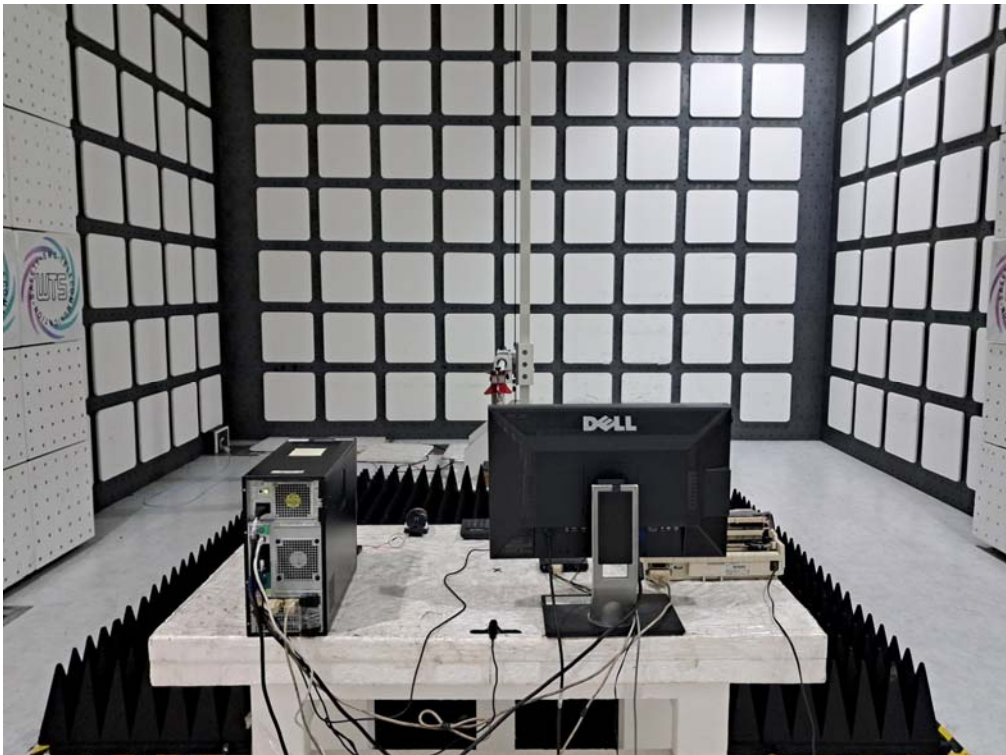

Worldwide Testing Services(Taiwan) Co., Ltd.

Registration number: W6M22206-21933-FCC
FCC ID: YWO-EG01A