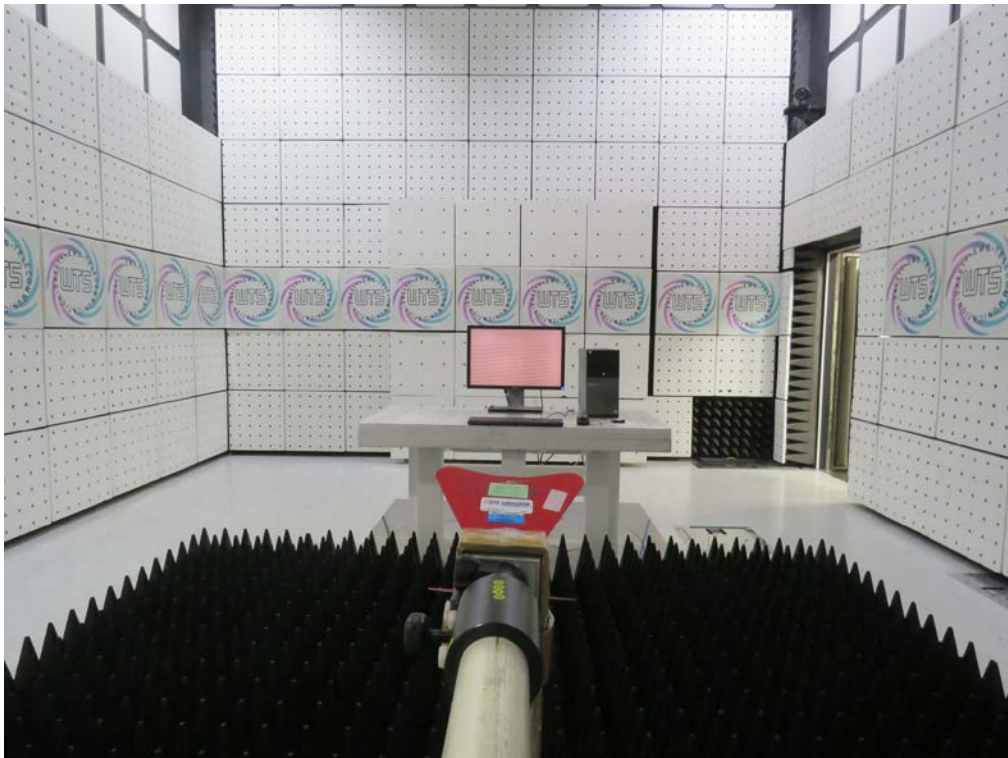

Registration number: W6M22112-21459-FCC

FCC ID: YWO-DY12DB

Set Up Photo of Radiated Emission

EMI

Below 1 GHz

Registration number: W6M22112-21459-FCC
FCC ID: YWO-DY12DB

Above 1 GHz

Worldwide Testing Services(Taiwan) Co., Ltd.