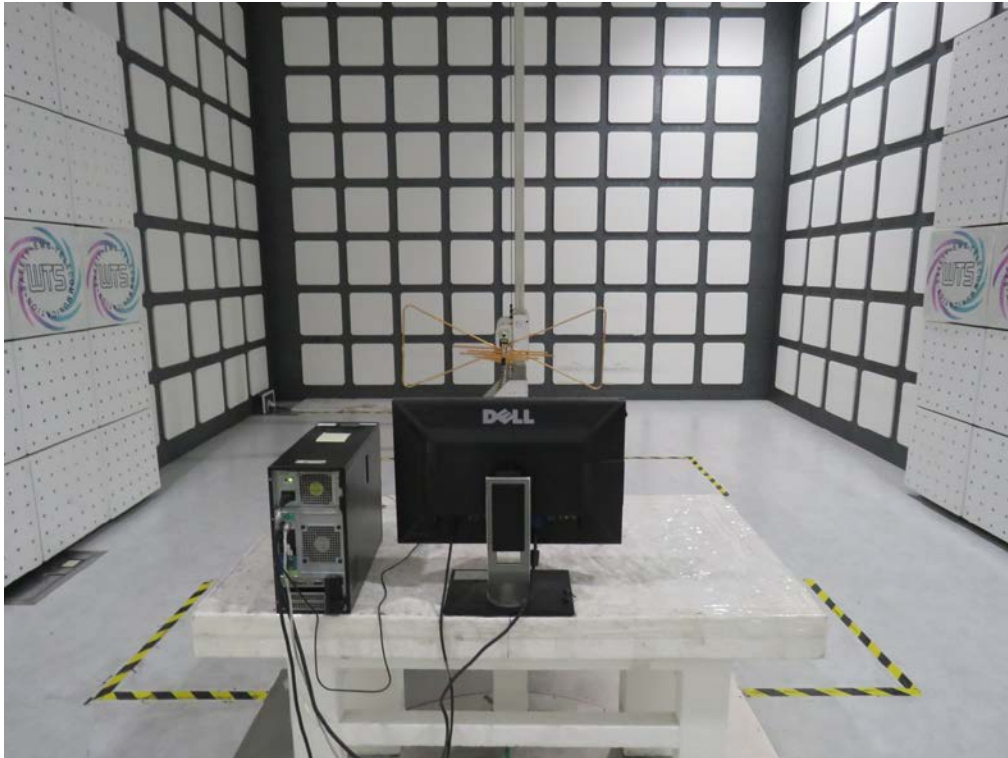

Registration number: W6M22112-21459-FCC

FCC ID: YWO-DY12DB

Set Up Photo of Radiated Emission

EMI

Below 1 GHz

Registration number: W6M22112-21459-FCC
FCC ID: YWO-DY12DB

Above 1 GHz

Worldwide Testing Services(Taiwan) Co., Ltd.