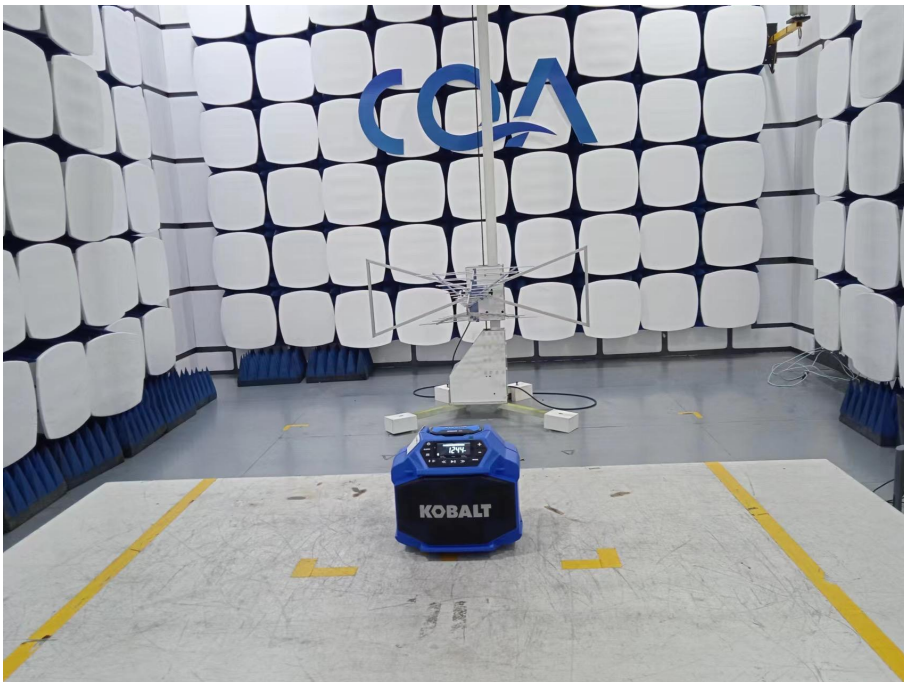

1 Photographs - EUT Test Setup

1.1 Radiated Emission

9KHz~30MHz:

30MHz~1GHz:

Above 1GHz:

1.2 Conducted Emission