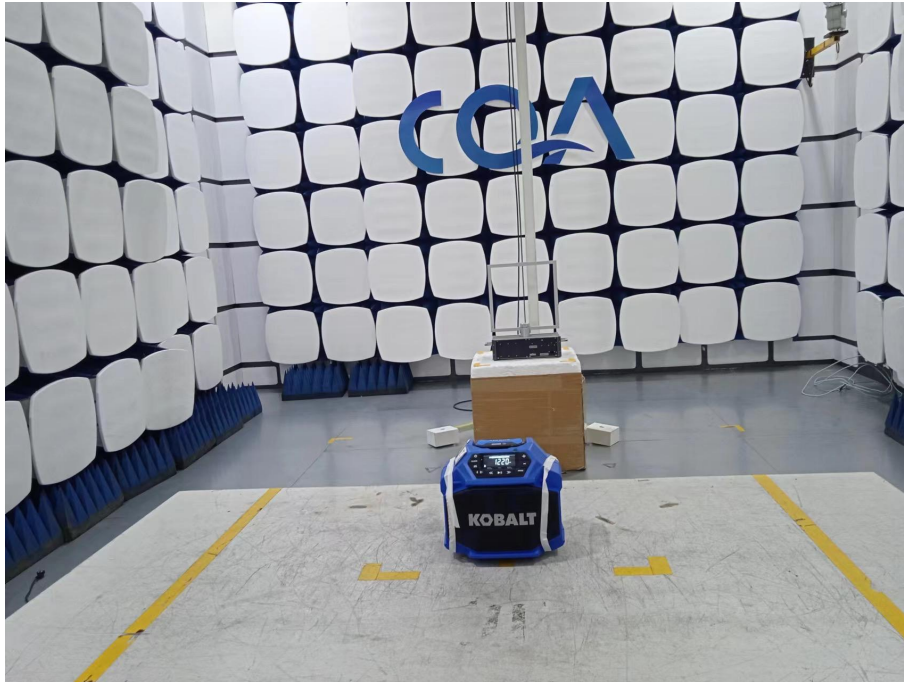

1 Photographs - EUT Test Setup

1.1 Radiated Emission

9KHz~30MHz:

30MHz~1GHz:

Above 1GHz:

1.2 Conducted Emission