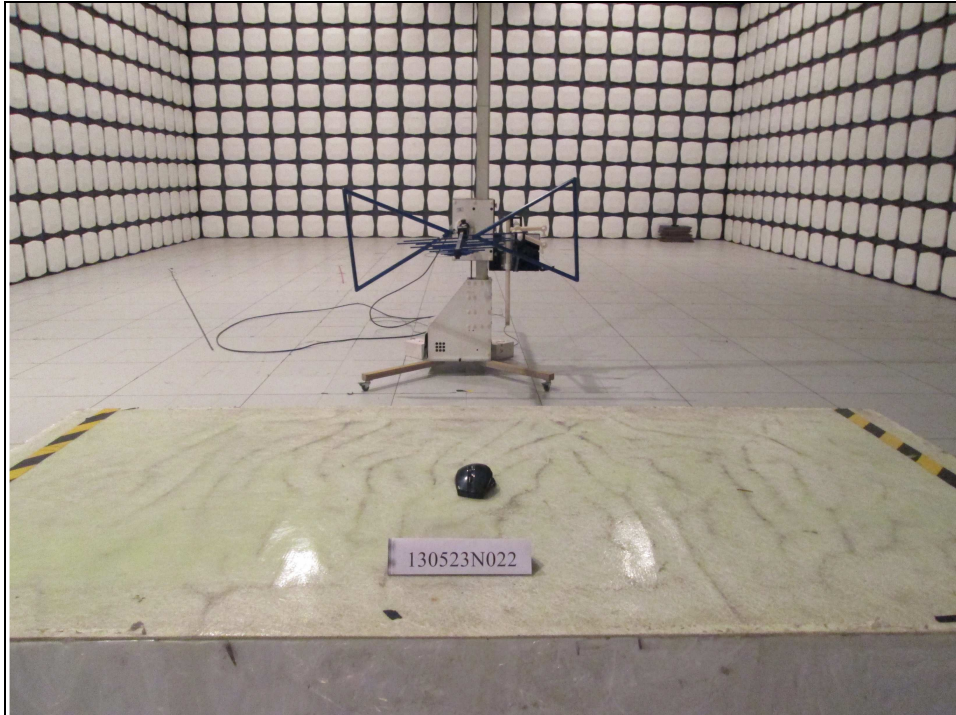

SET-UP FOR RADIATED EMISSION TEST

Frequency Range < 30MHz~1GHz >

Frequency Range < Above 1GHz >