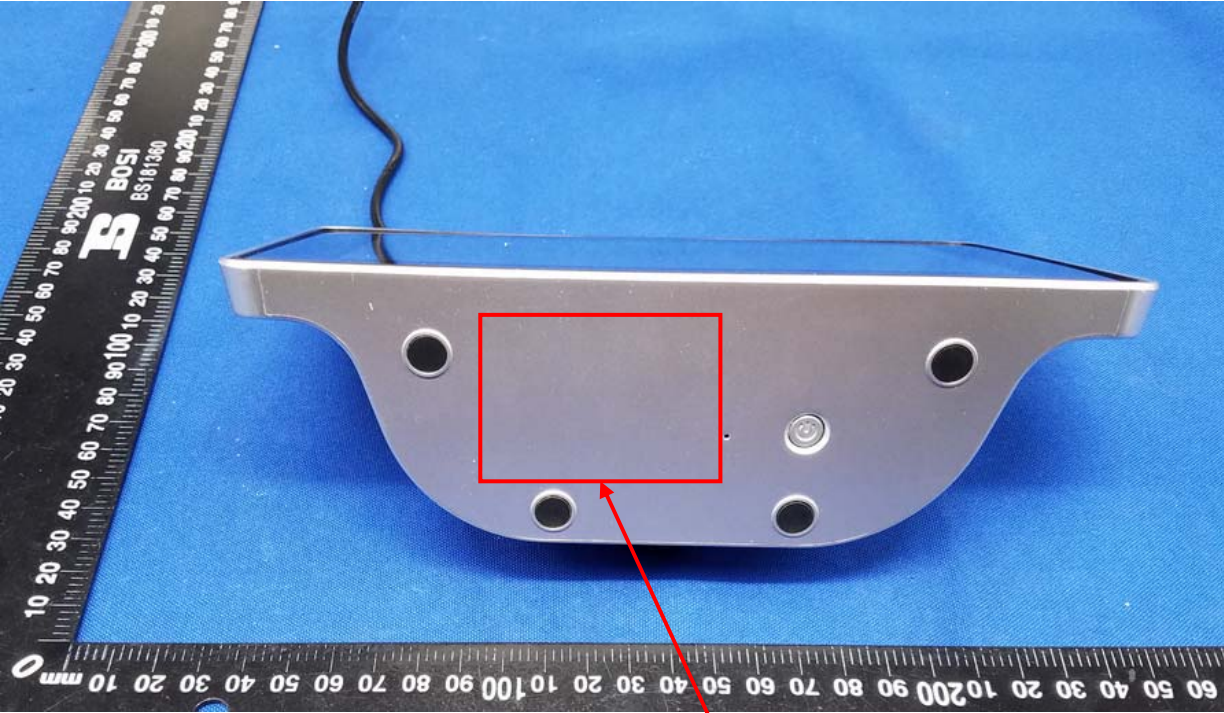

Label Artwork and Location

Model: ASWRB100

Label:

Size: L*W=45*45mm

Label Location