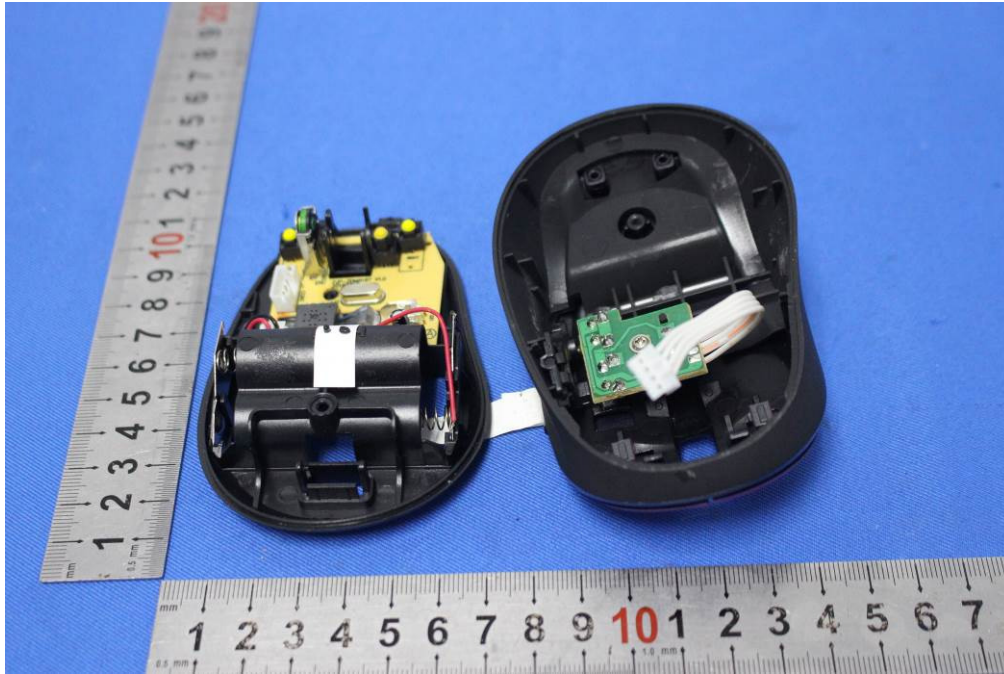

# Internal Photos for SZEM1903012227CR

FCC ID: YVYHM8187

# 1 EUT Constructional Details

Antenna: