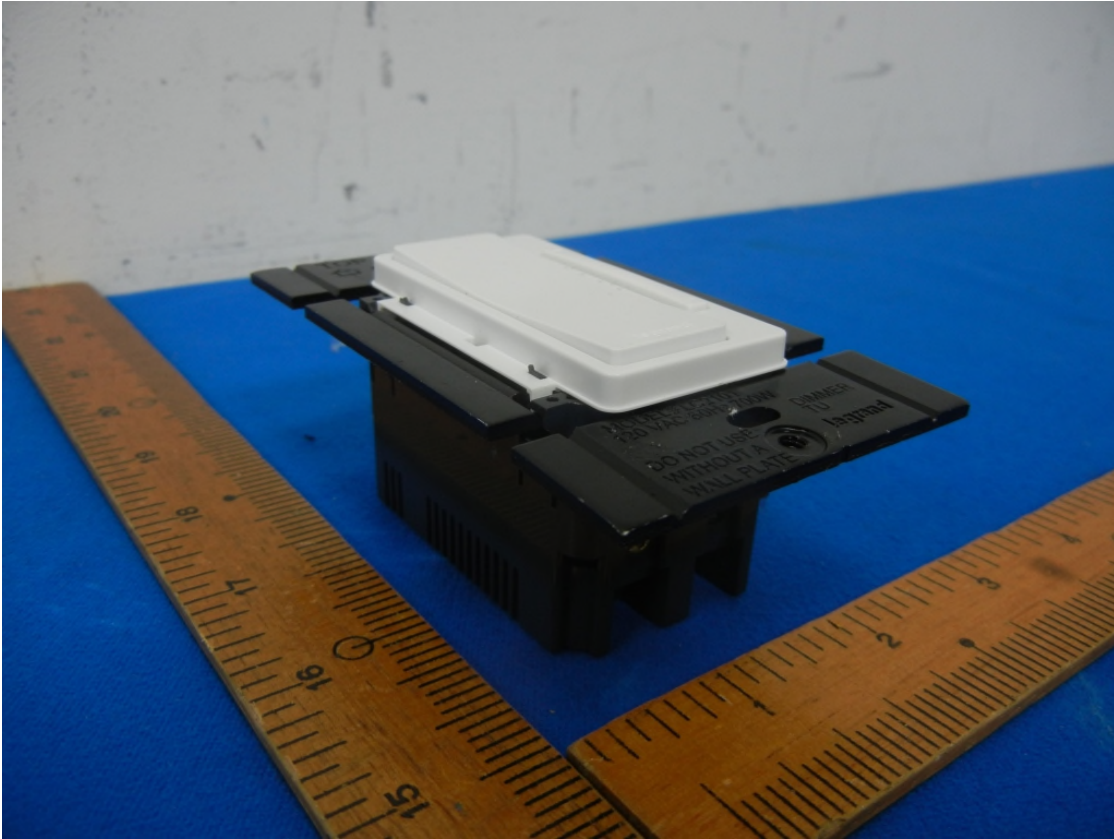

EUT Host Photos- External
Model: HKRL20WH

Model: HKRL10WH

Model: HKRL50WH

Model: HKRL60WH