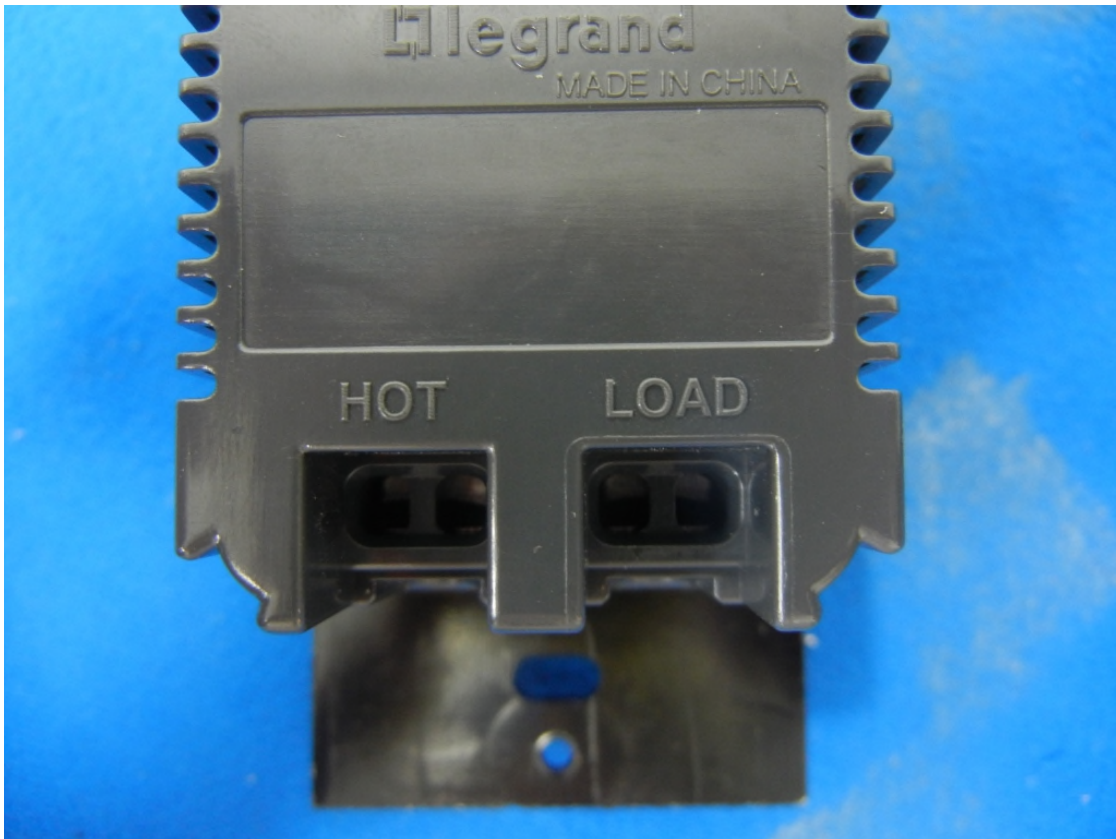

EUT Host Photos- External
Model: HKRL20WH

Model: HKRL10WH

Model: HKRL50WH

Model: HKRL60WH