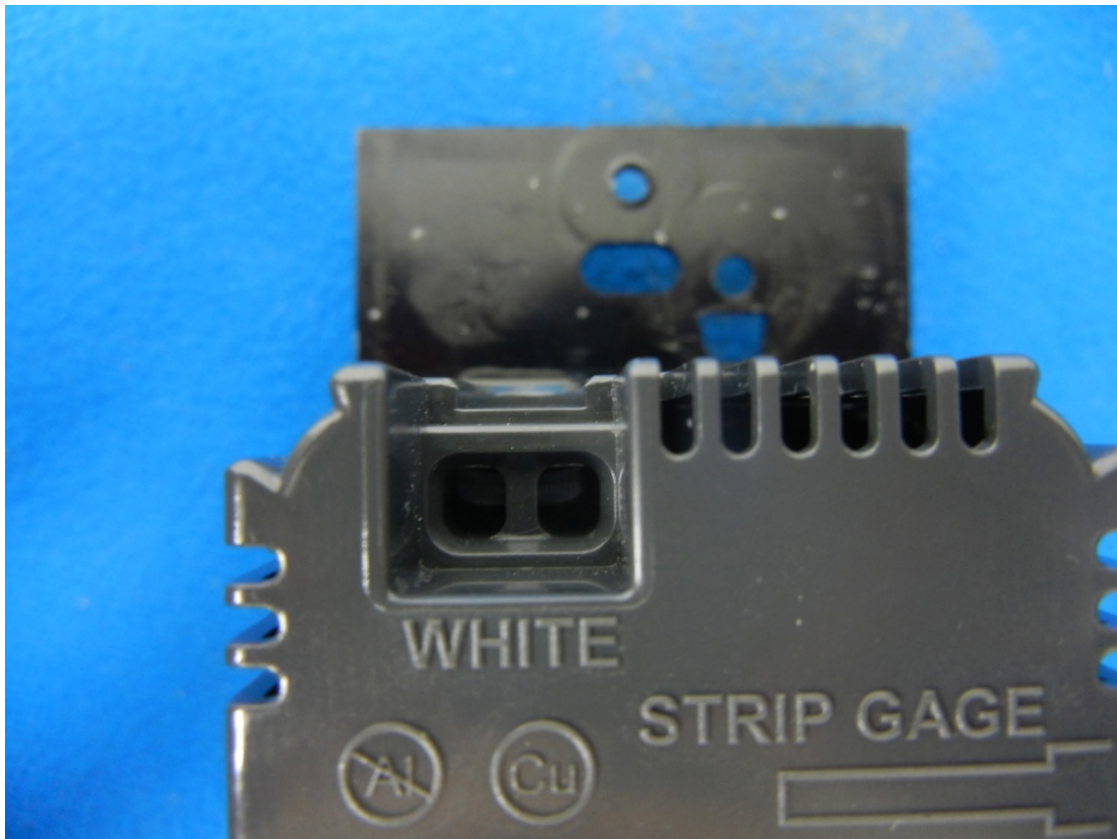

EUT Host Photos- External
Model: HKRL20WH

Model: HKRL10WH

Model: HKRL50WH

Model: HKRL60WH