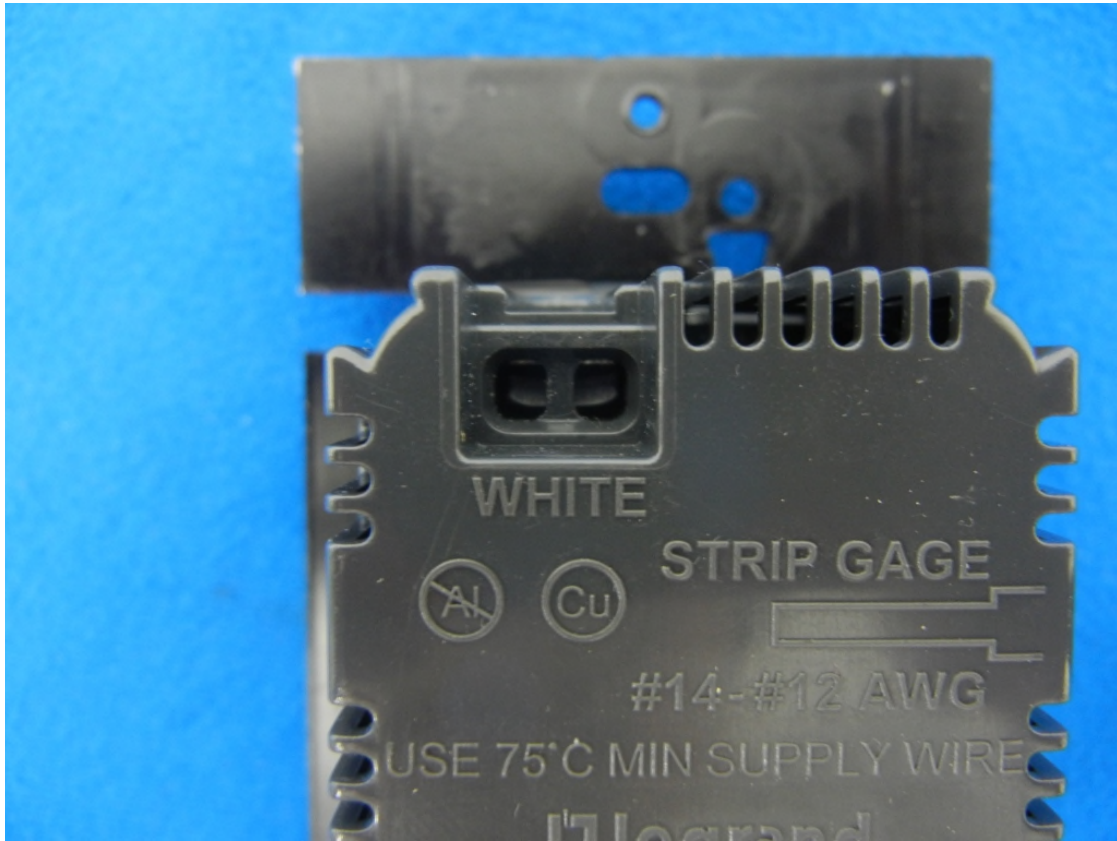

EUT Host Photos- External
Model: HKRL20WH

Model: HKRL10WH

Model: HKRL50WH

Model: HKRL60WH