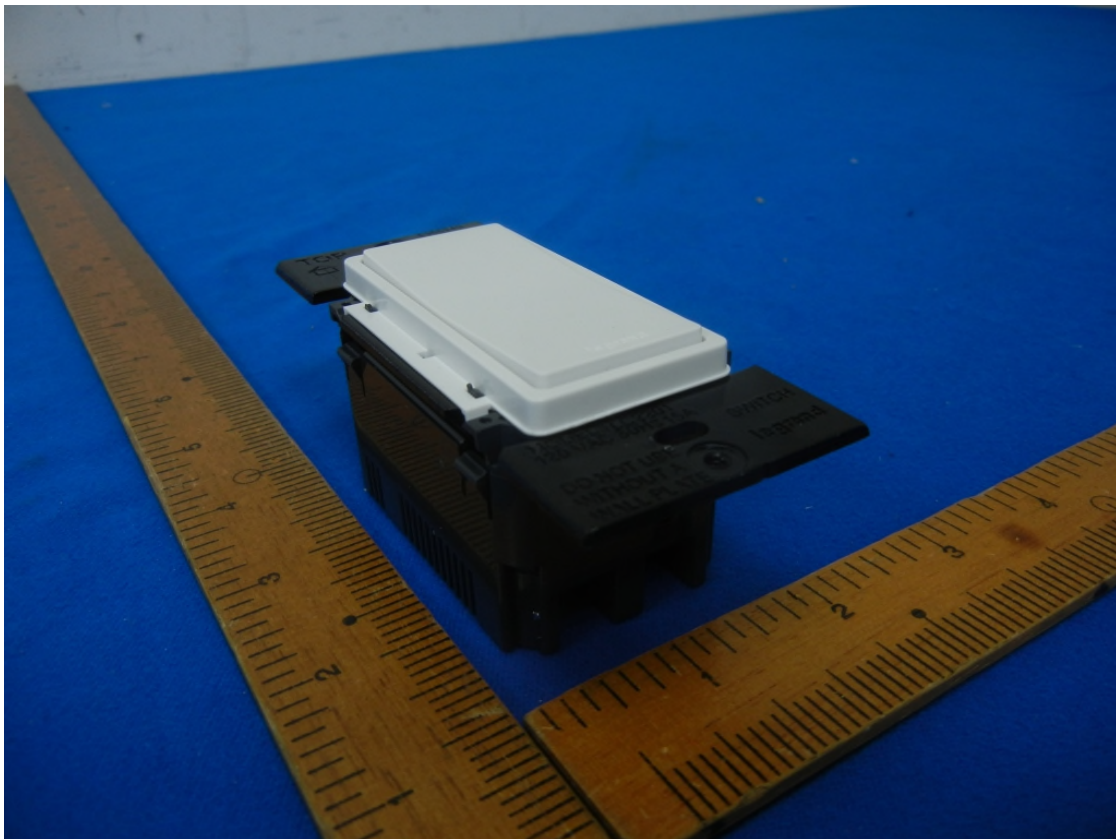

EUT Host Photos- External
Model: HKRL20WH

Model: HKRL10WH

Model: HKRL50WH

Model: HKRL60WH