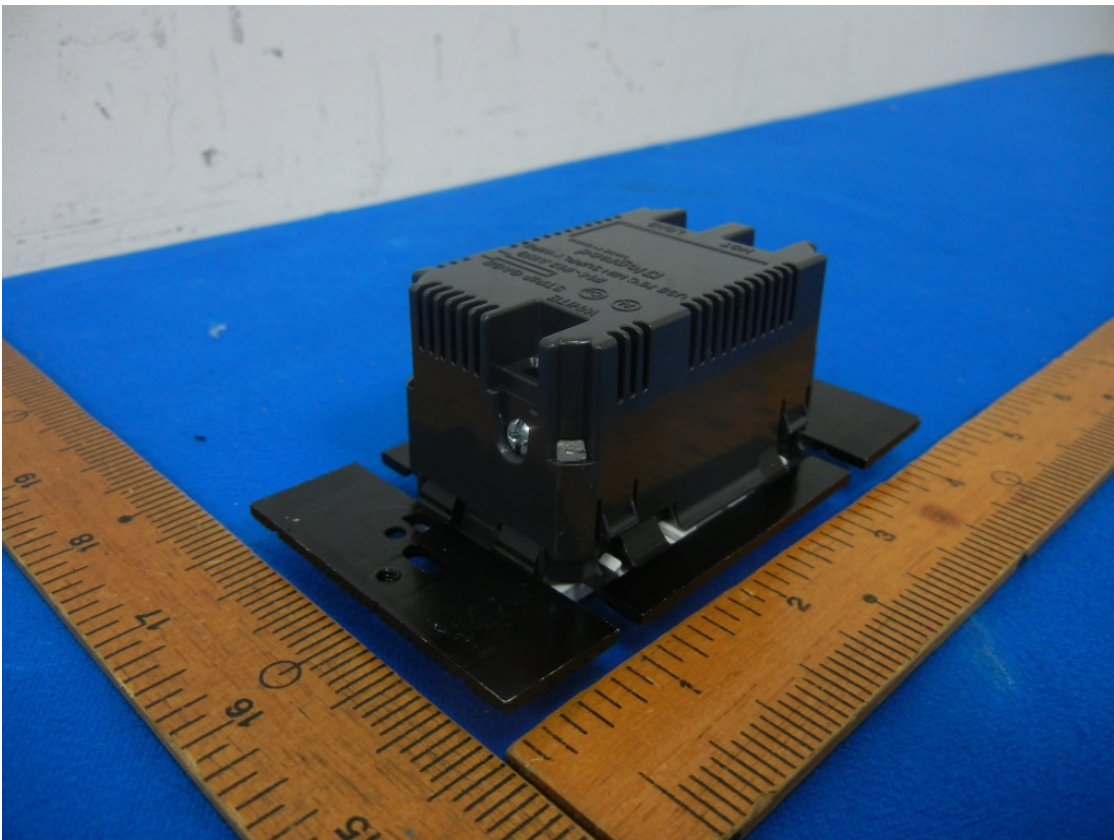

EUT Host Photos- External
Model: HKRL20WH

Model: HKRL10WH

Model: HKRL50WH

Model: HKRL60WH