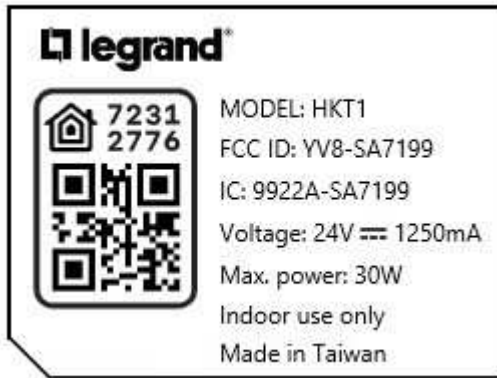

HKT1 Label

 legrand

MODEL: HKT1
FCC ID: YV8-SA7199
IC: 9922A-SA7199
Voltage: 24V \approx 1250mA
Max. power: 30W
Indoor use only
Made in Taiwan