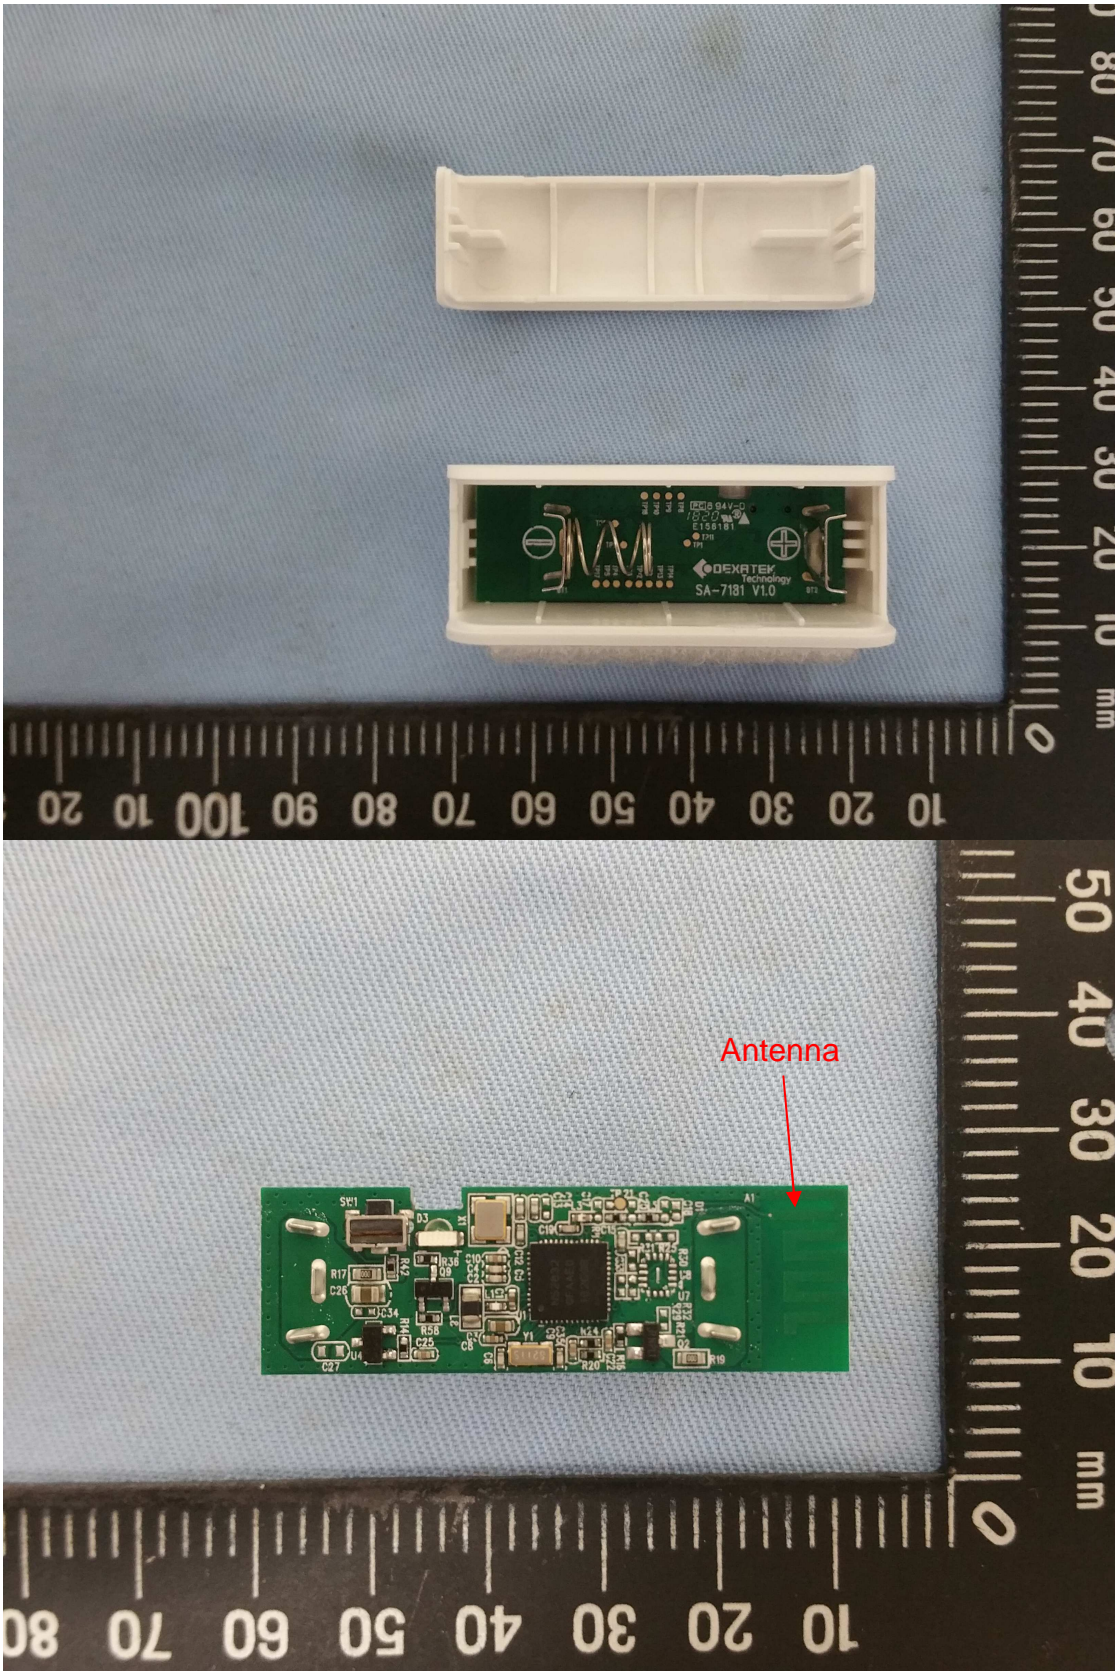

Product: Window / Door Sensor  
Type Identification: HKDS1

Product: Window / Door Sensor  
Type Identification: HKDS1