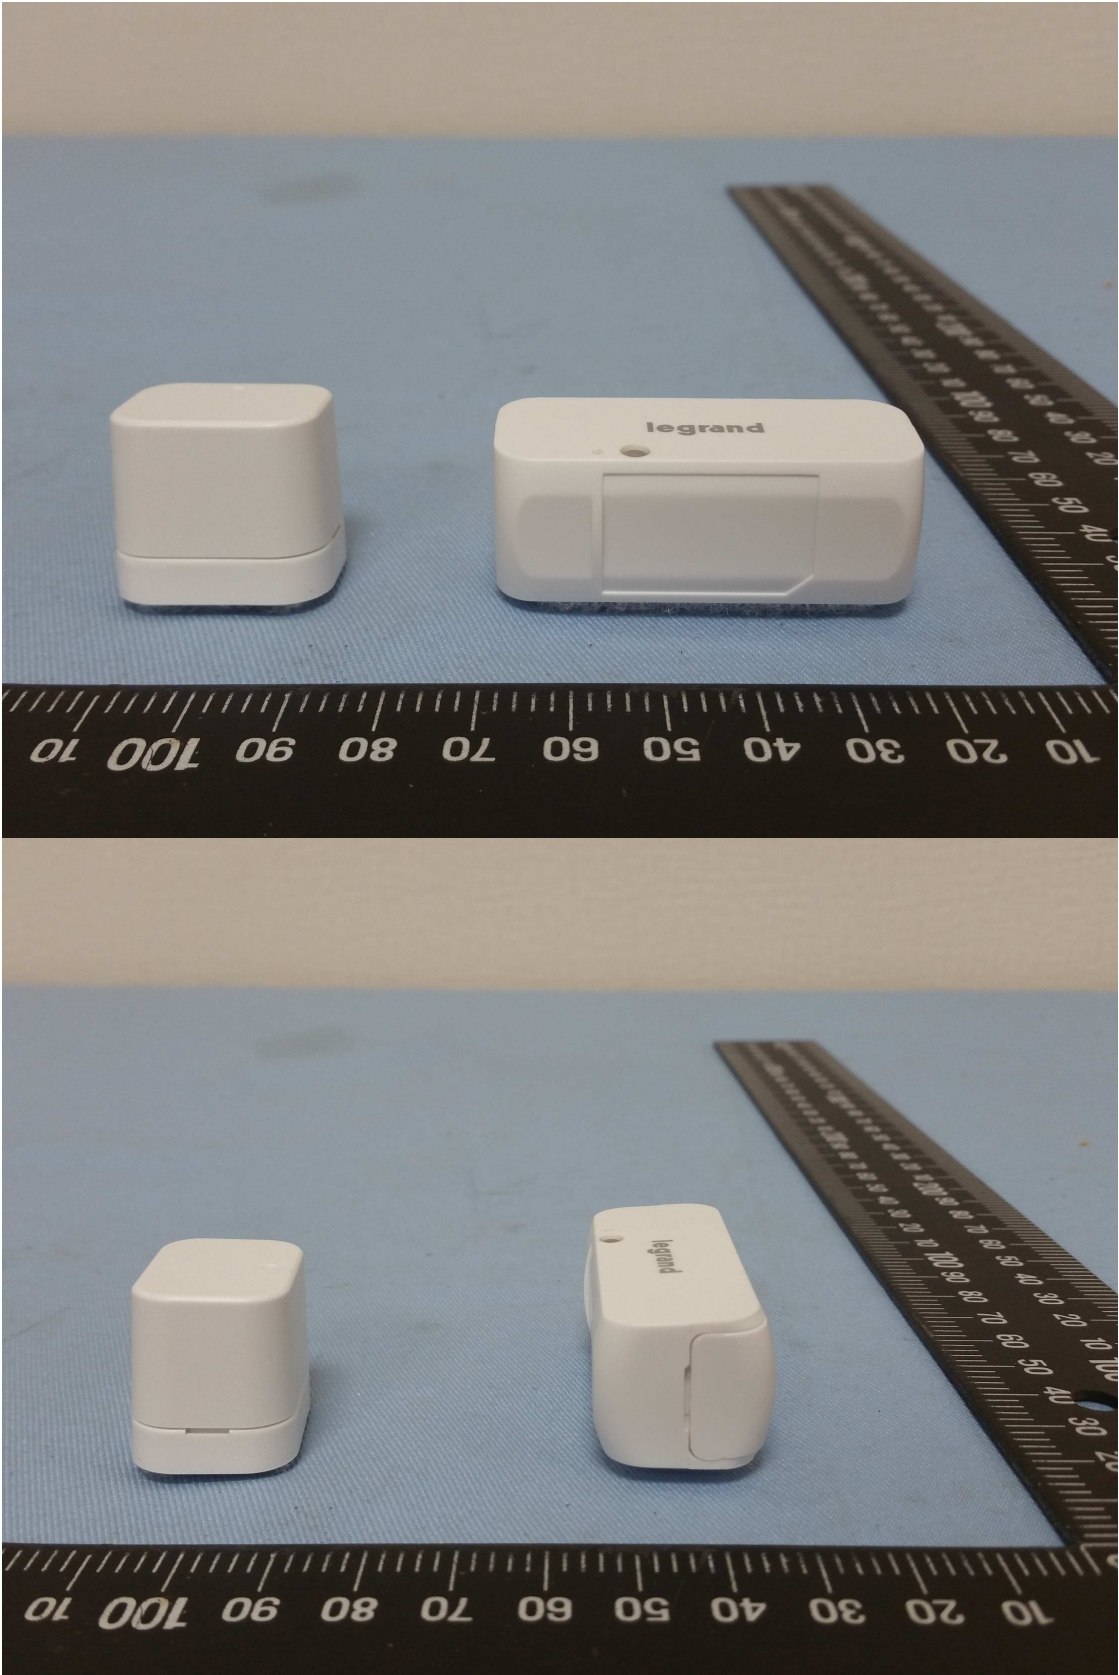

Product: Window / Door Sensor

Type Identification: HKDS1

Product: Window / Door Sensor

Type Identification: HKDS1

Product: Window / Door Sensor

Type Identification: HKDS1