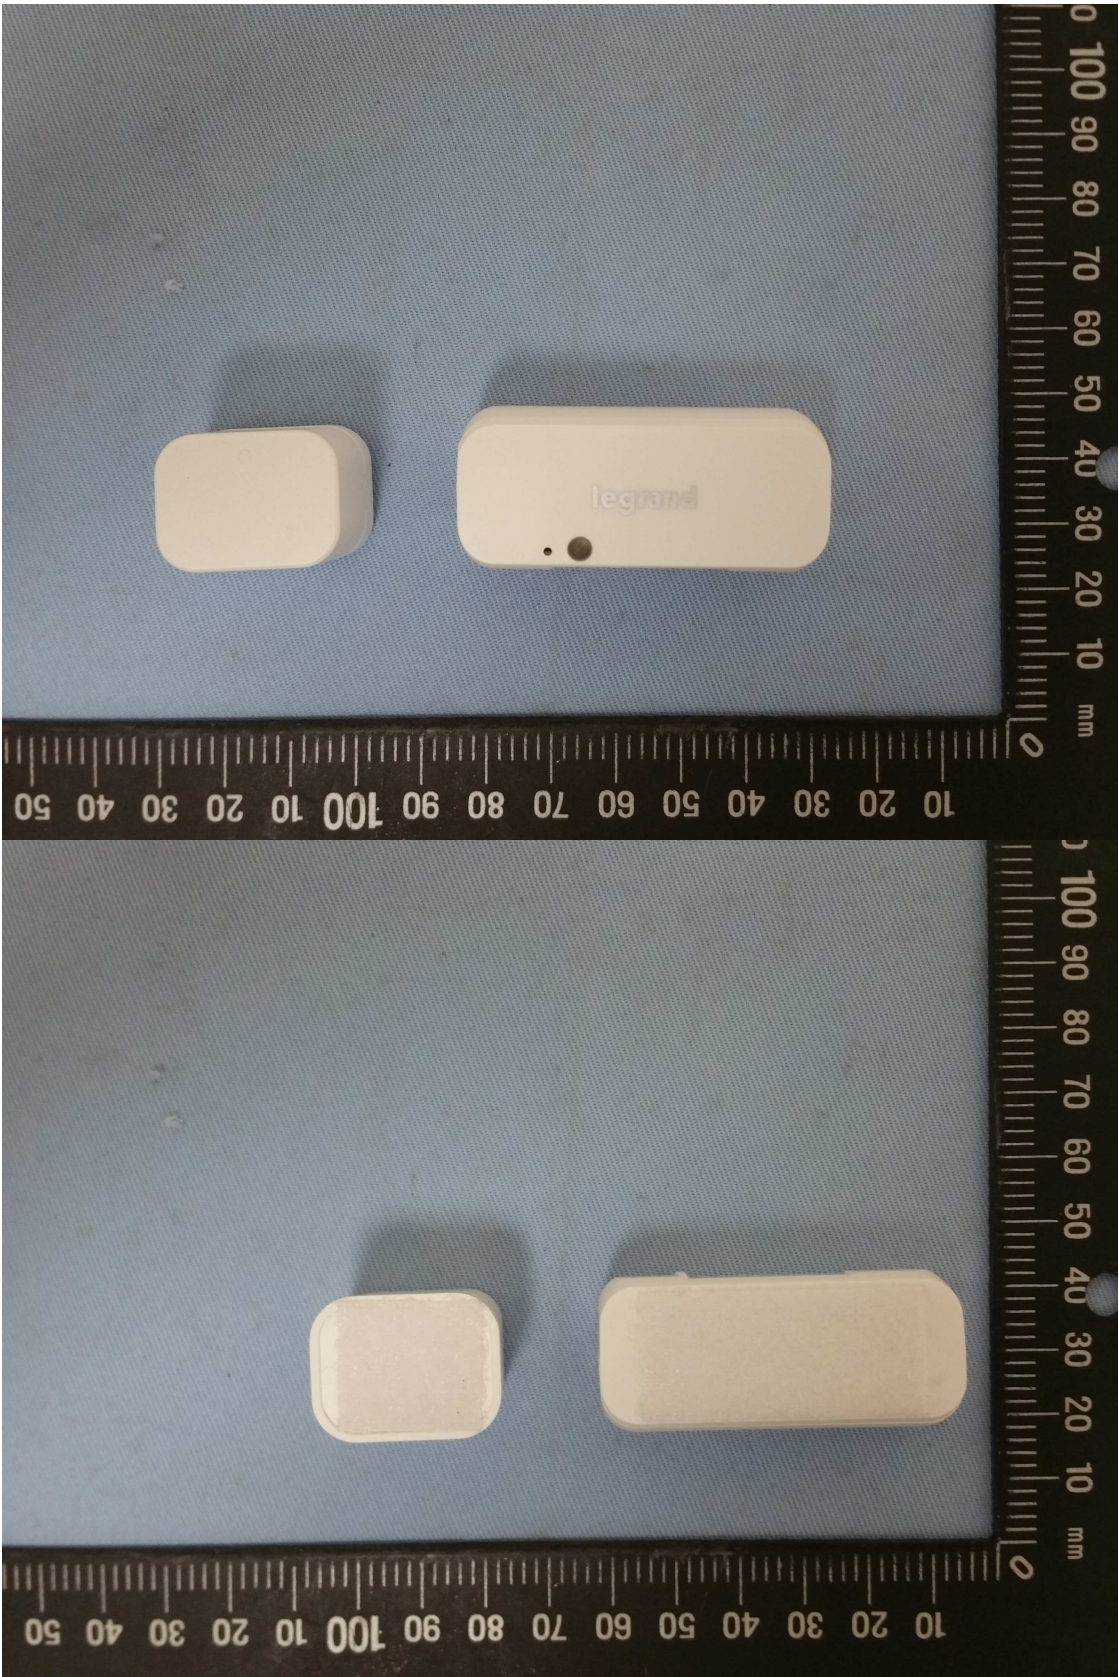

Product: Window / Door Sensor

Type Identification: HKDS1

Product: Window / Door Sensor

Type Identification: HKDS1

Product: Window / Door Sensor

Type Identification: HKDS1