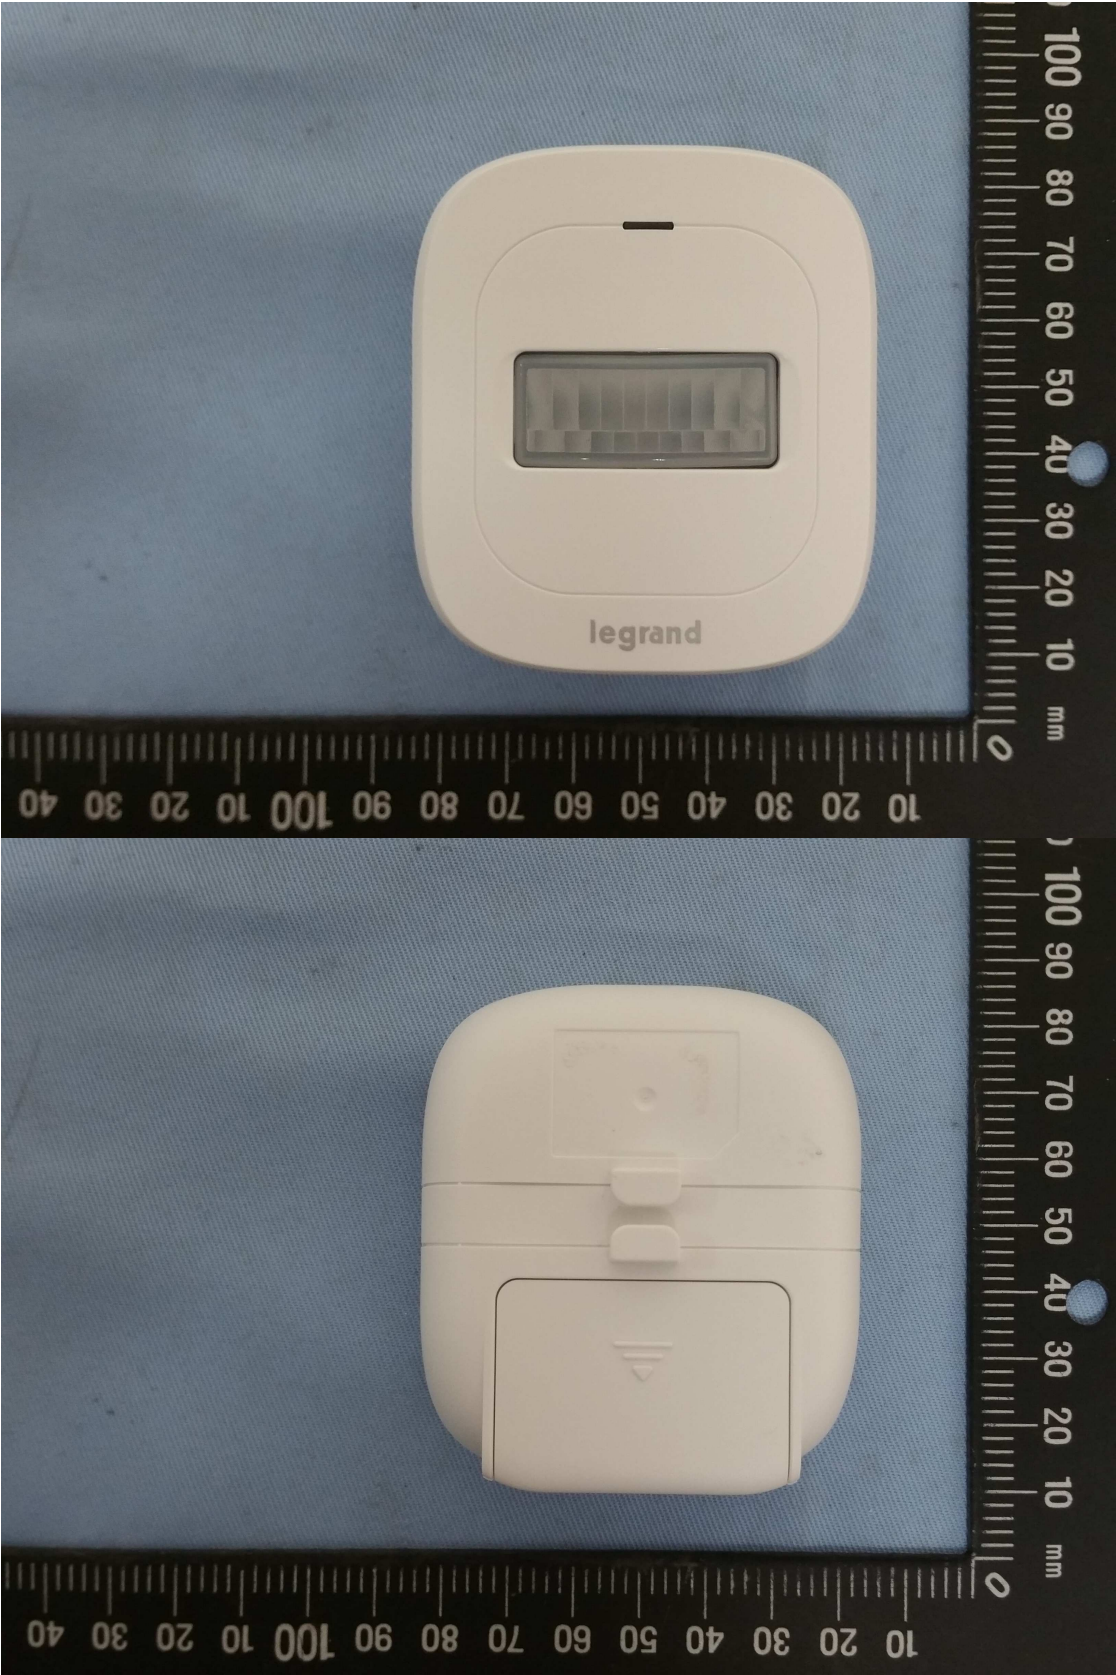

Product: Motion Sensor

Type Identification: HKMS2

Product: Motion Sensor
Type Identification: HKMS2

Product: Motion Sensor

Type Identification: HKMS2