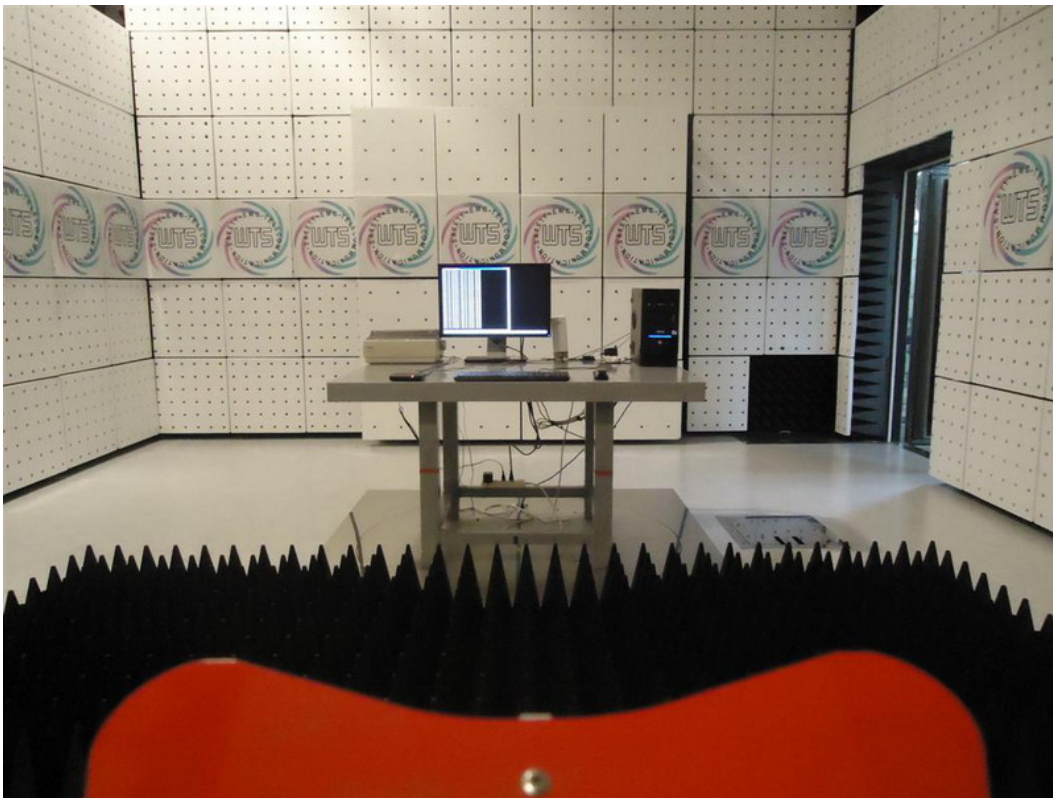

Registration number: W6M21208-12670-FCC
FCC ID: YV8-DA2131-V1
Set Up Photo of Radiated Emission
EMI
Below 1GHz

Worldwide Testing Services(Taiwan) Co., Ltd.

Registration number: W6M21208-12670-FCC
FCC ID: YV8-DA2131-V1
Above 1GHz

FCC ID: YV8-DA2131-V1

Set Up Photo of Conducted Emission