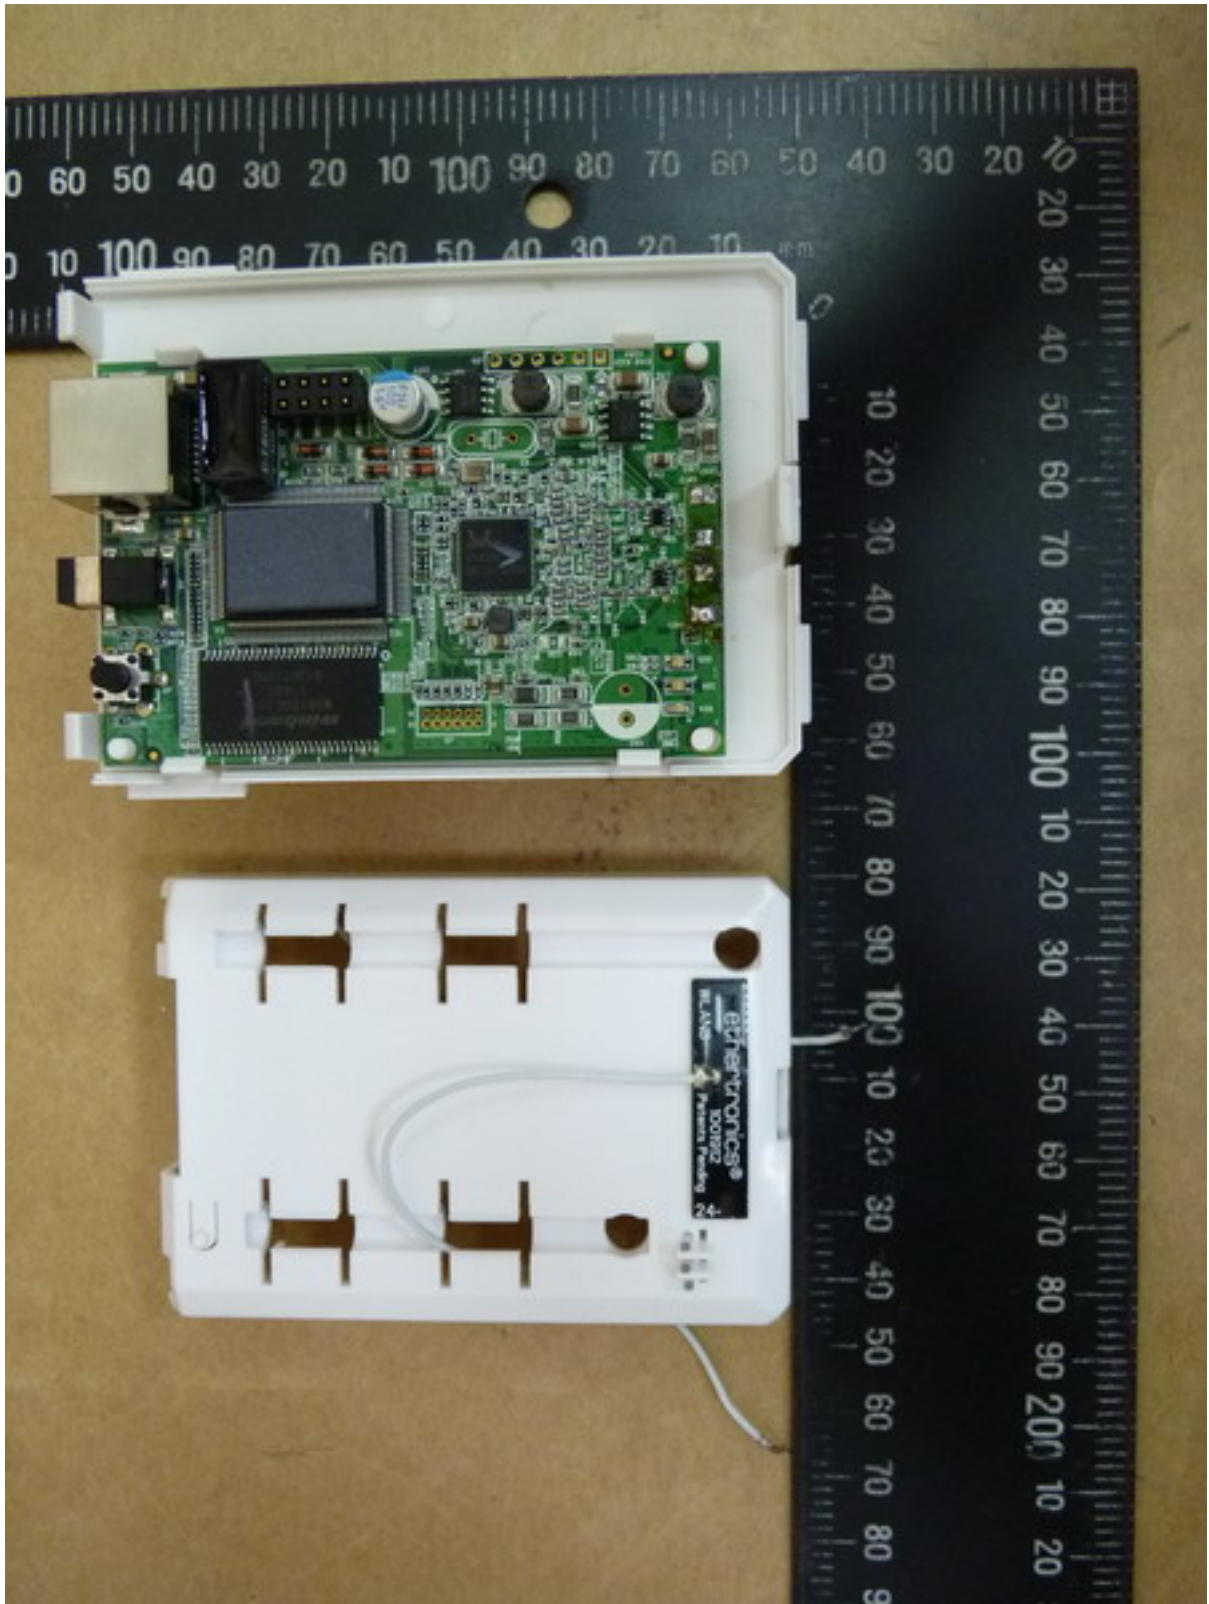

Worldwide Testing Services(Taiwan) Co., Ltd.

Registration number: W6M21303-13075-FCC

FCC ID: YV8-DA1101

Internal Photos

Worldwide Testing Services(Taiwan) Co., Ltd.

Registration number: W6M21303-13075-FCC
FCC ID: YV8-DA1101