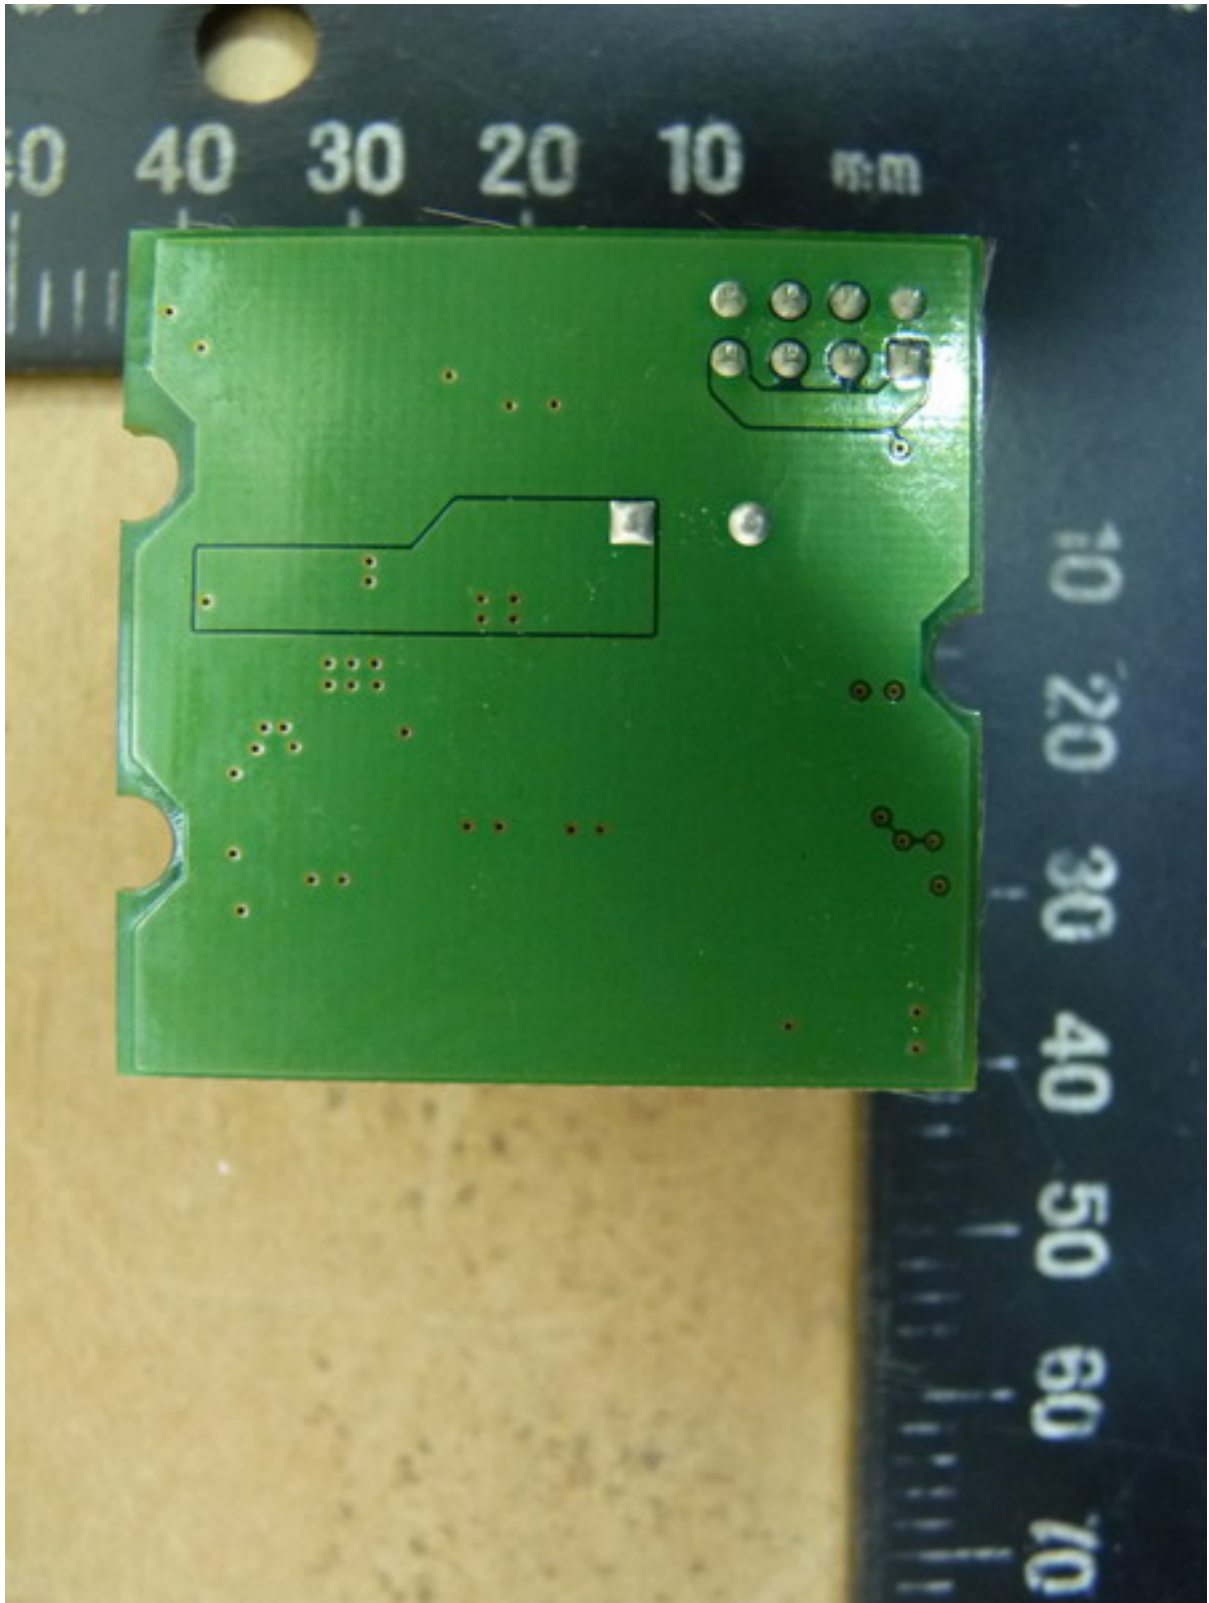

Worldwide Testing Services(Taiwan) Co., Ltd.

Registration number: W6M21303-13075-FCC
FCC ID: YV8-DA1101