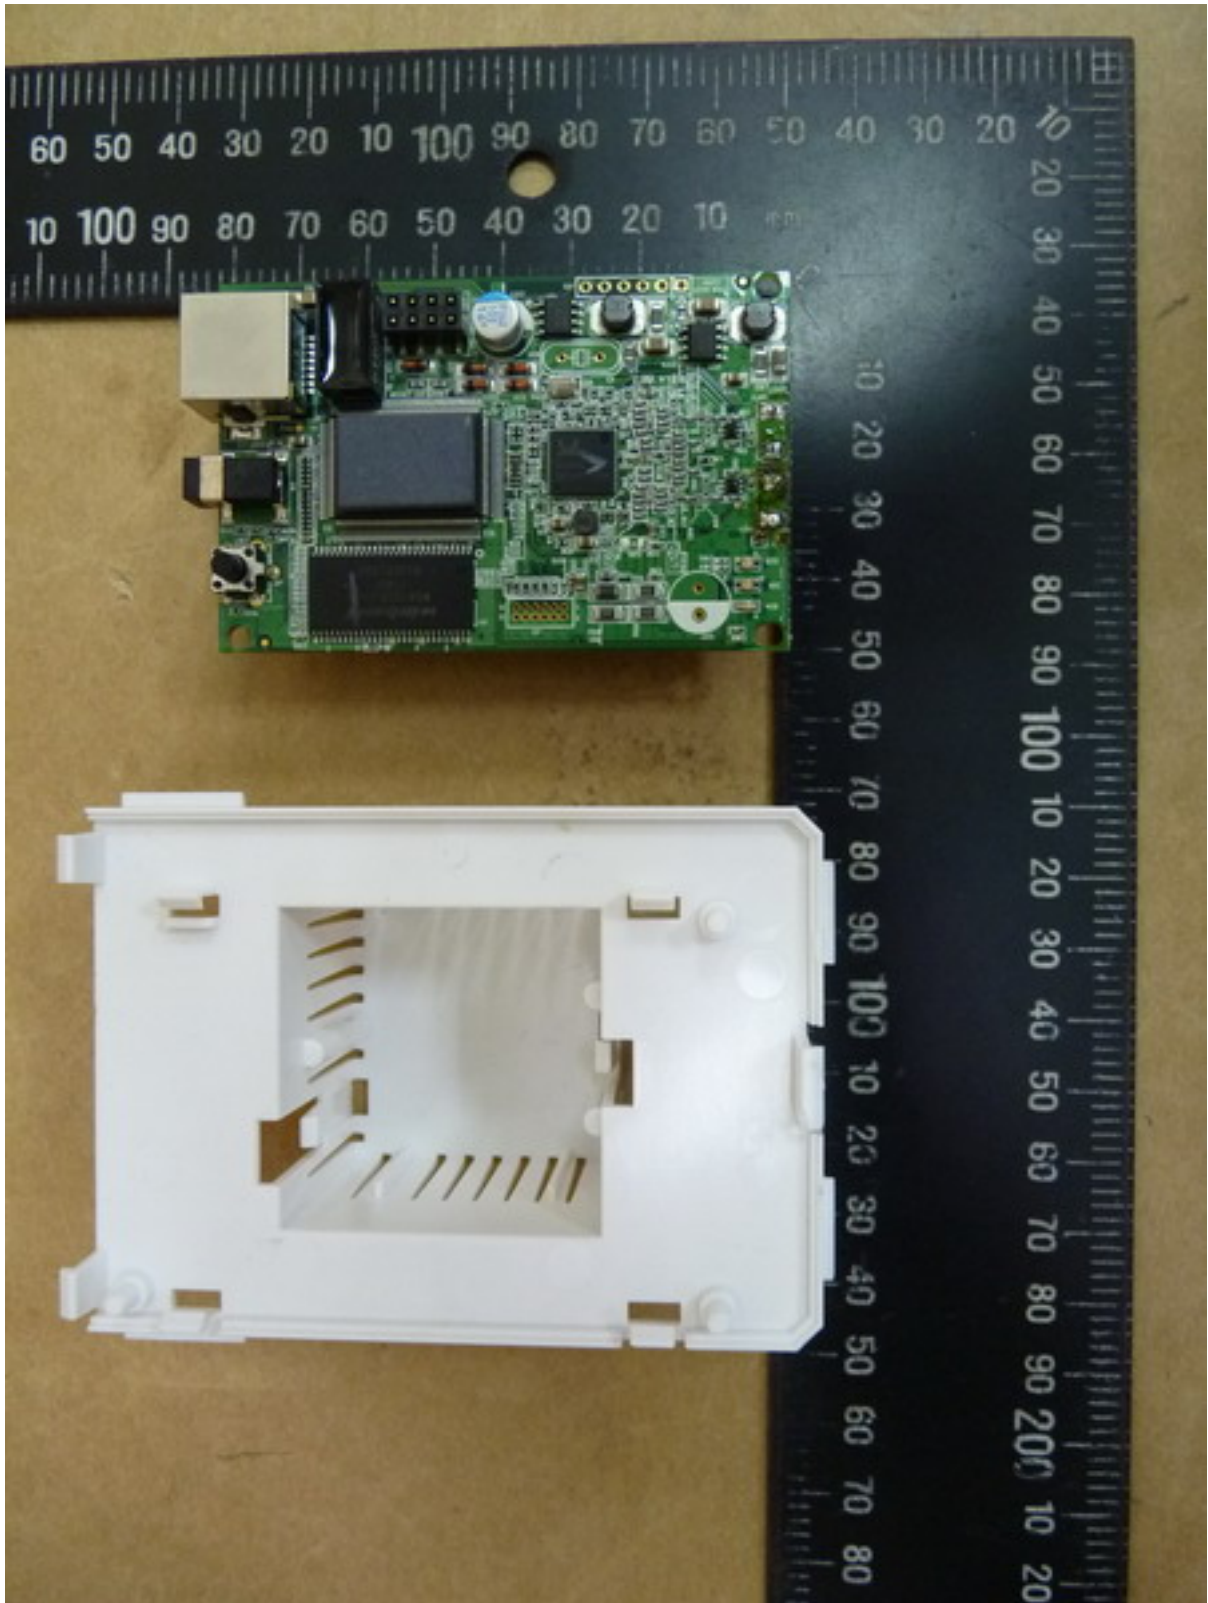

Registration number: W6M21303-13075-FCC
FCC ID: YV8-DA1101