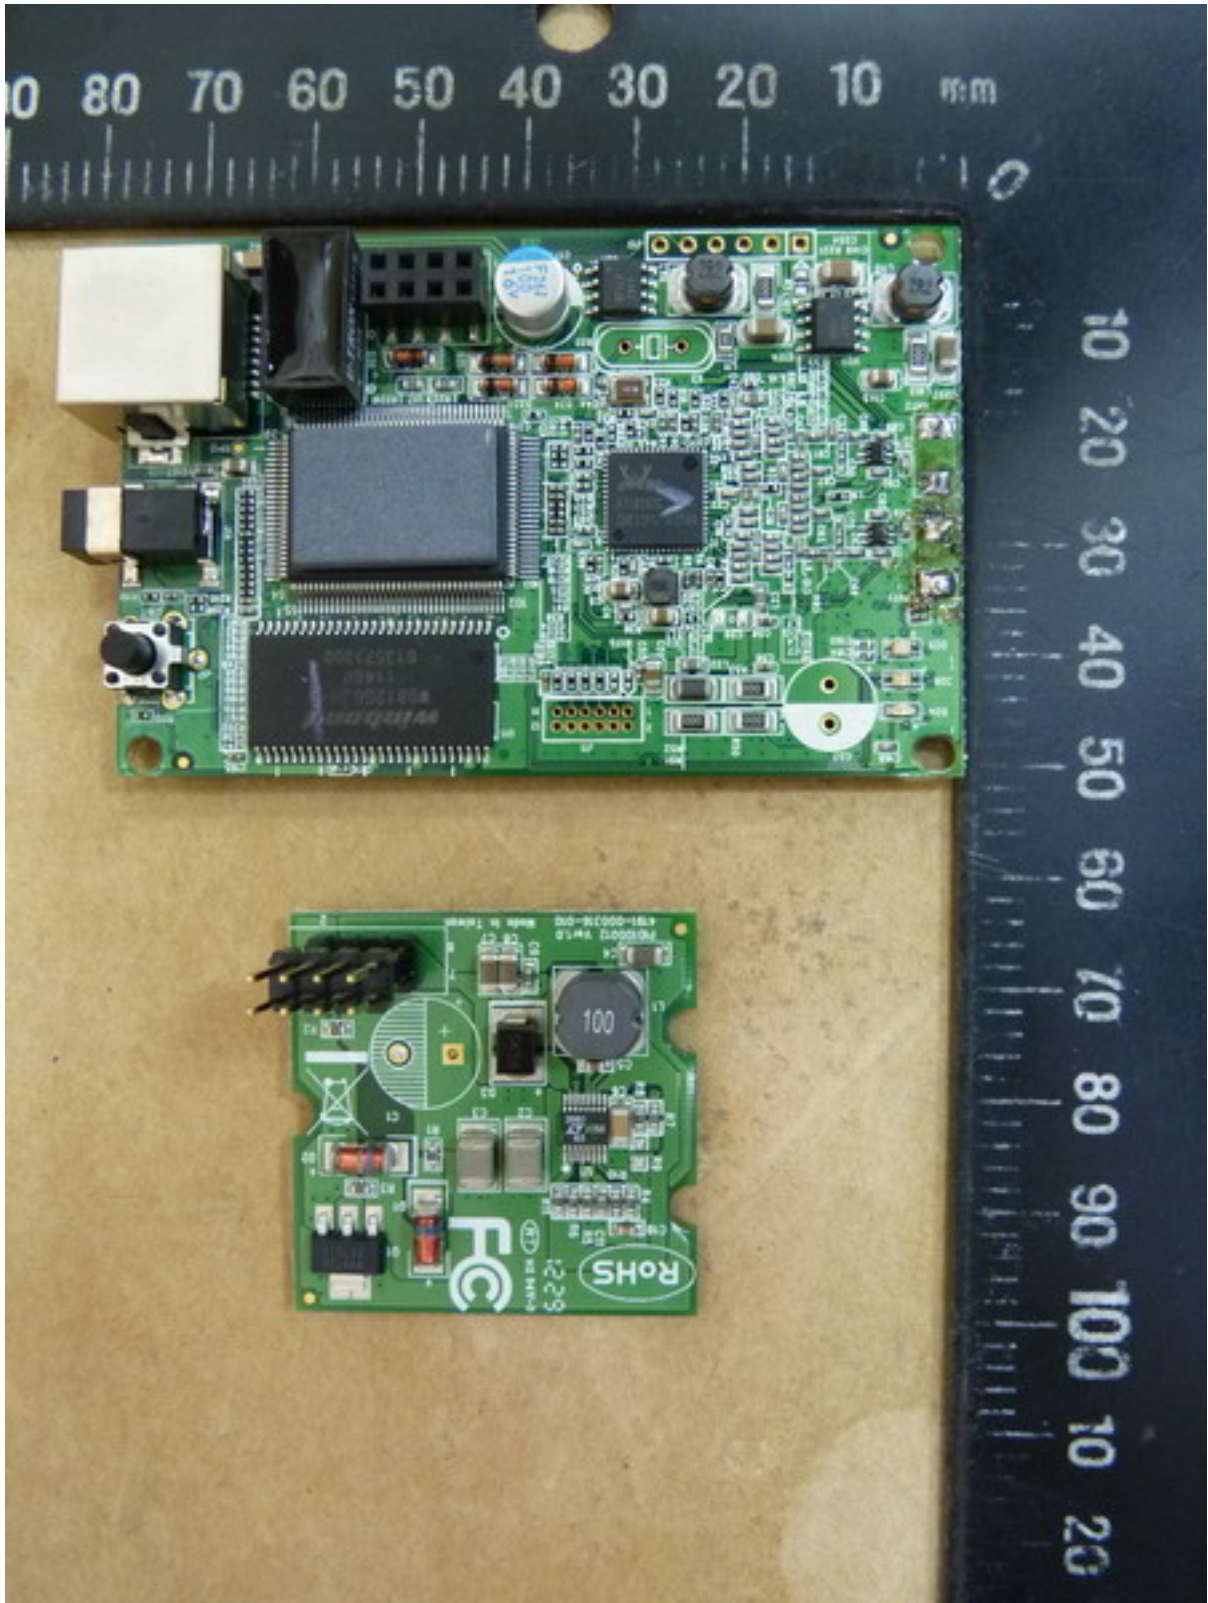

Worldwide Testing Services(Taiwan) Co., Ltd.

Registration number: W6M21303-13075-FCC
FCC ID: YV8-DA1101