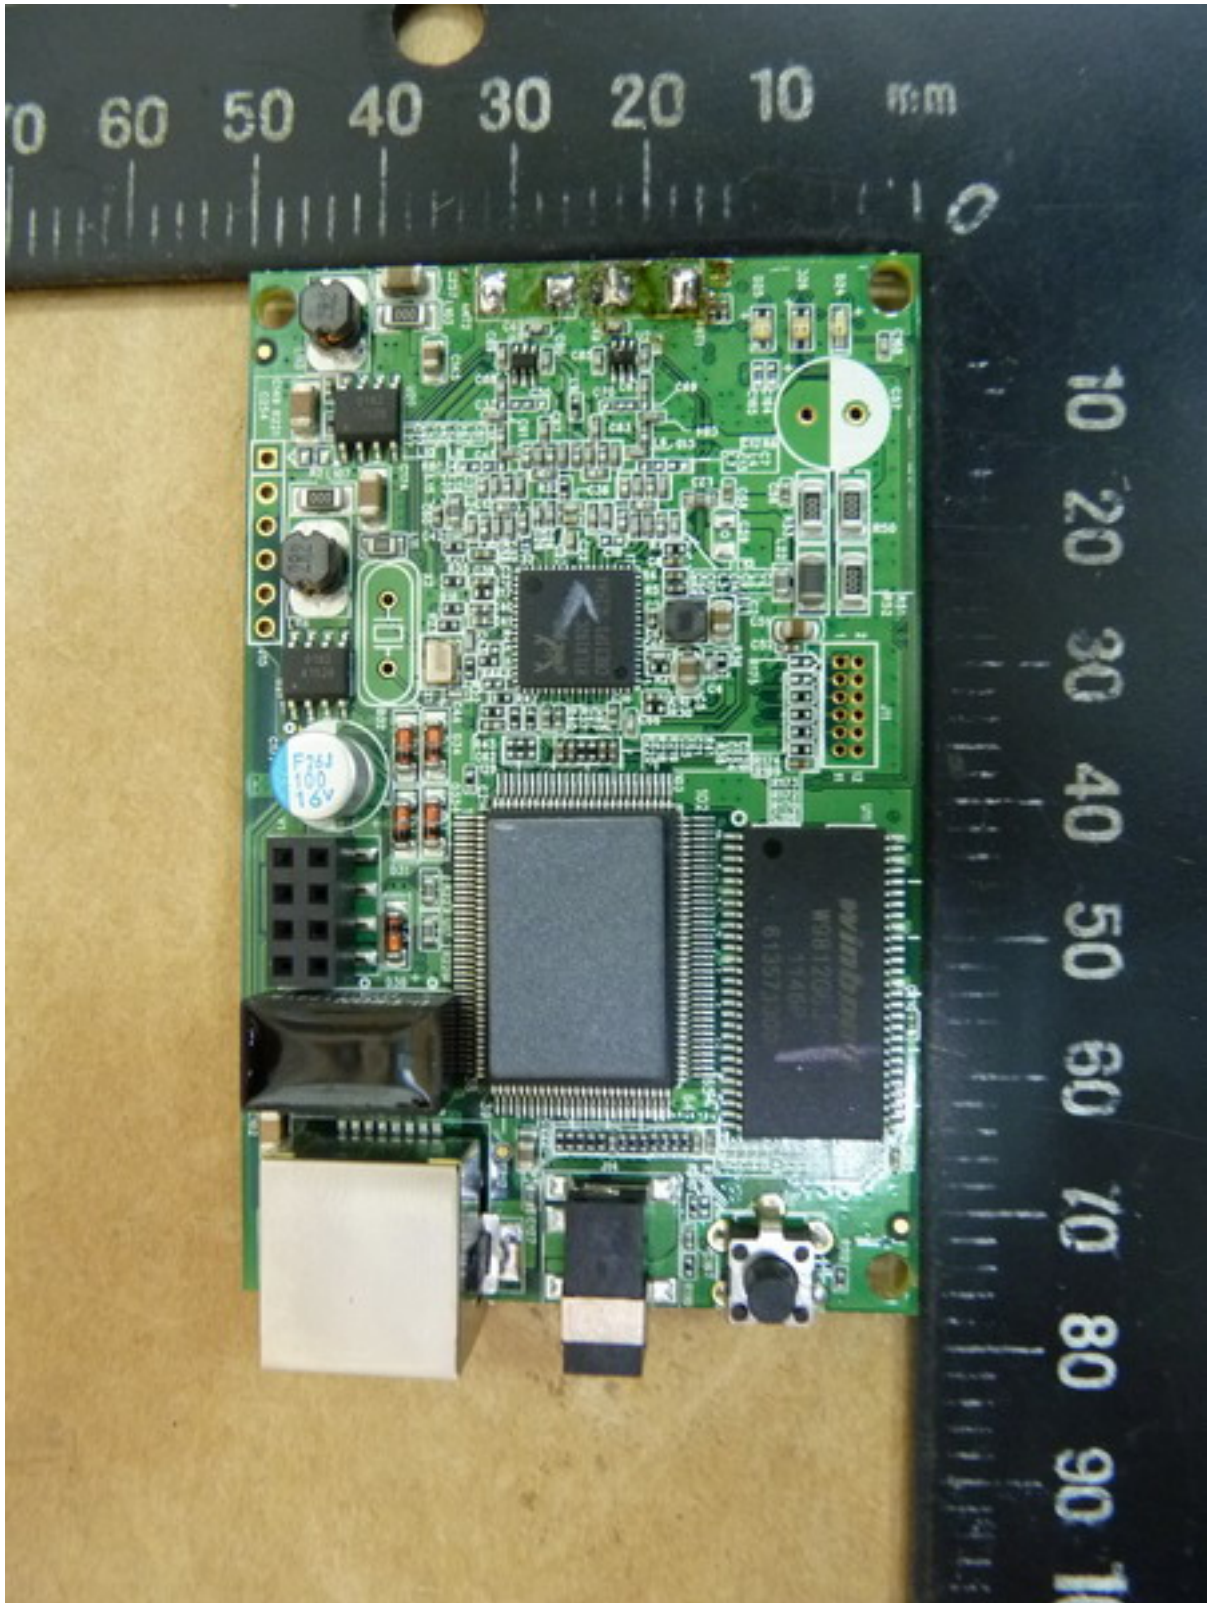

Worldwide Testing Services(Taiwan) Co., Ltd.

Registration number: W6M21303-13075-FCC
FCC ID: YV8-DA1101