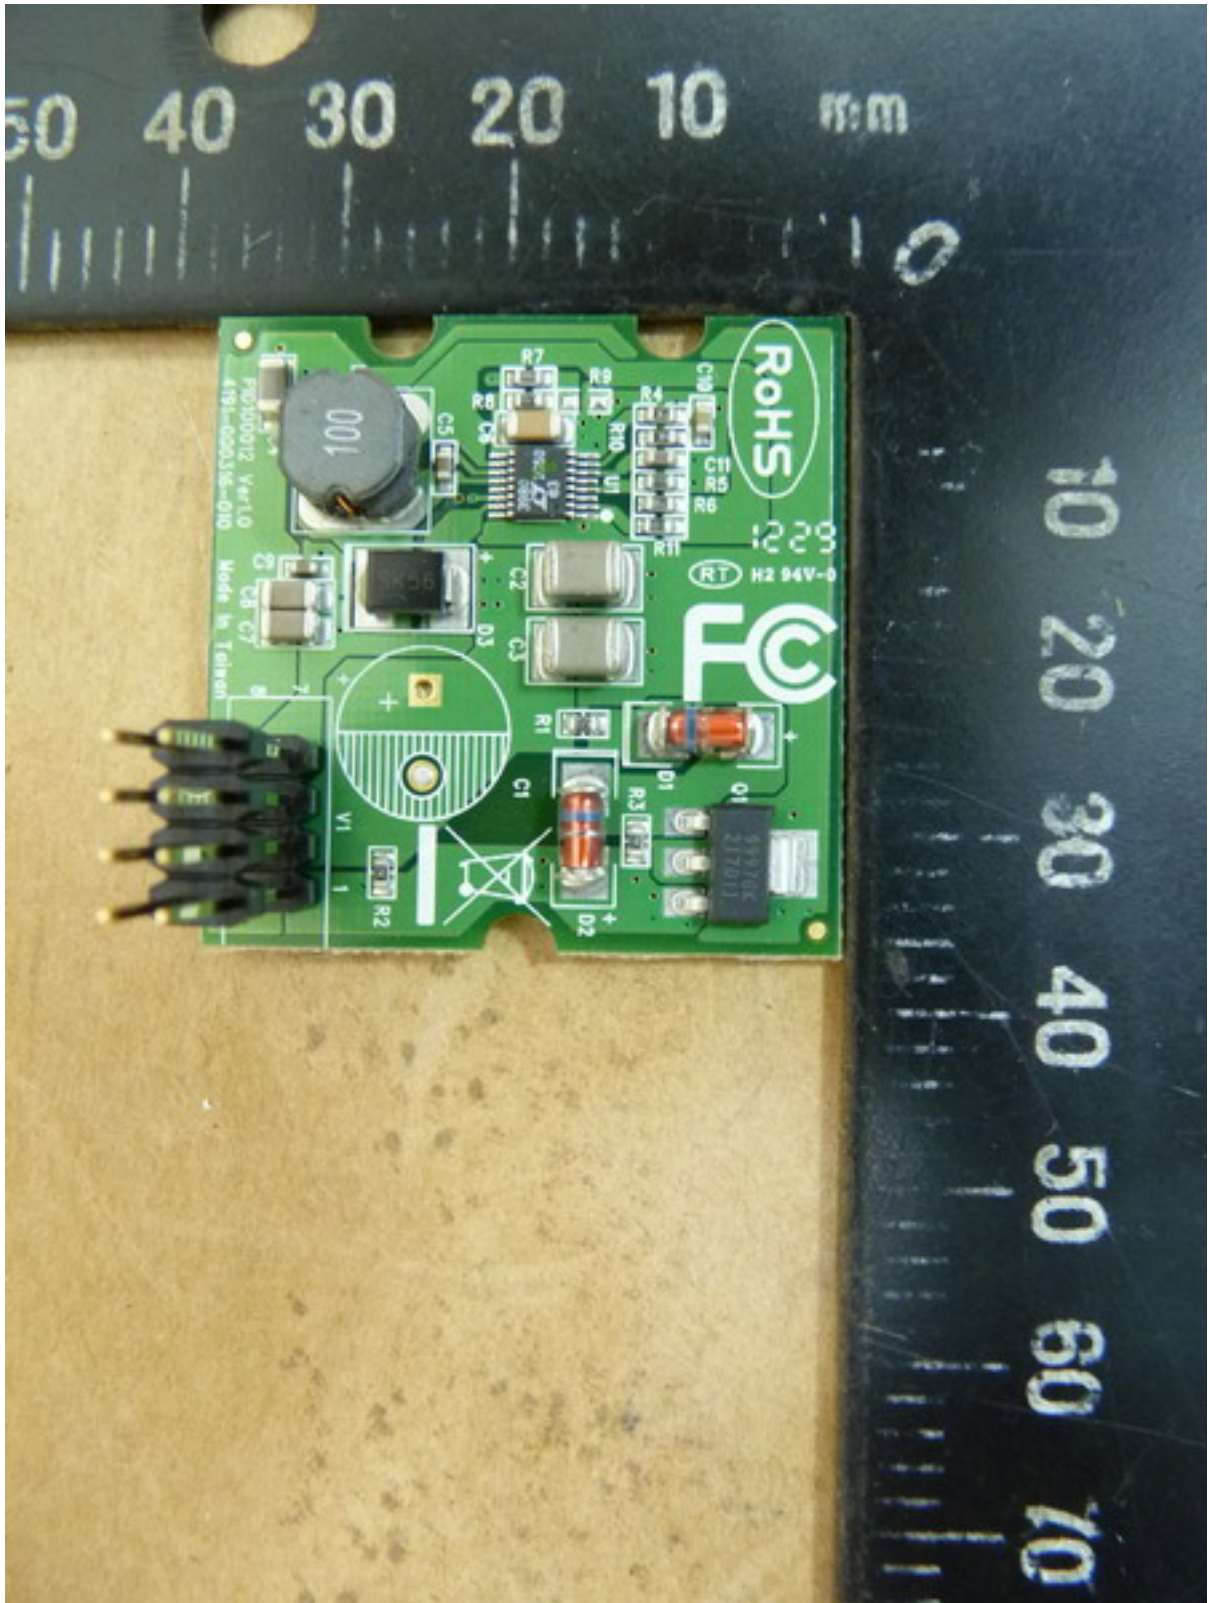

Registration number: W6M21303-13075-FCC
FCC ID: YV8-DA1101