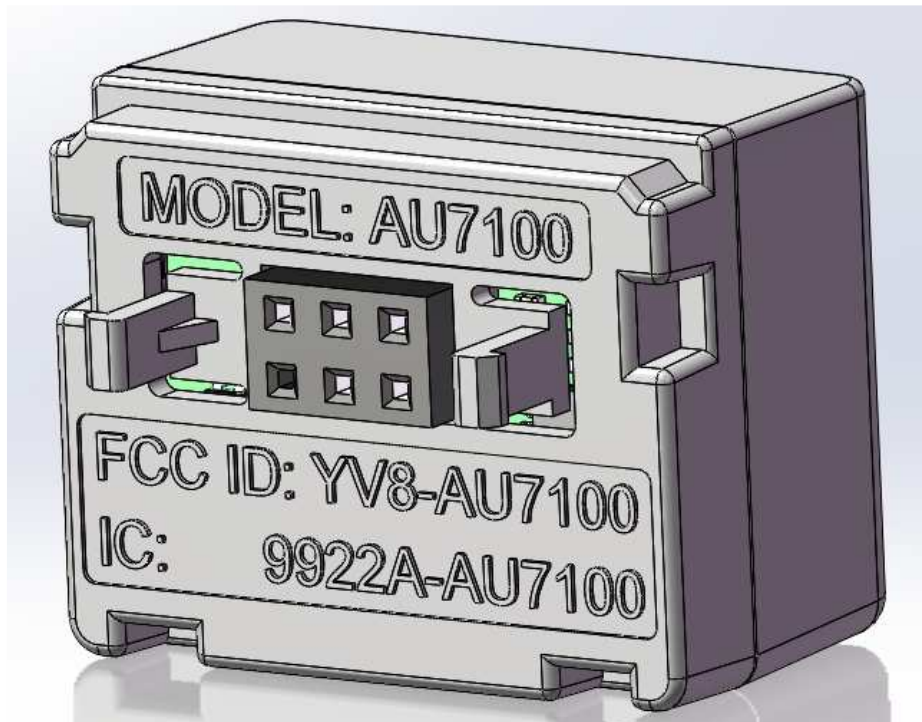

FCC ID: YV8-AU7100
IC: 9922A-AU7100

Label

FCC ID: YV8-AU7100
IC: 9922A-AU7100

Certification number is engraved on the EUT

EUT Size: 25.5mmx8.5mm