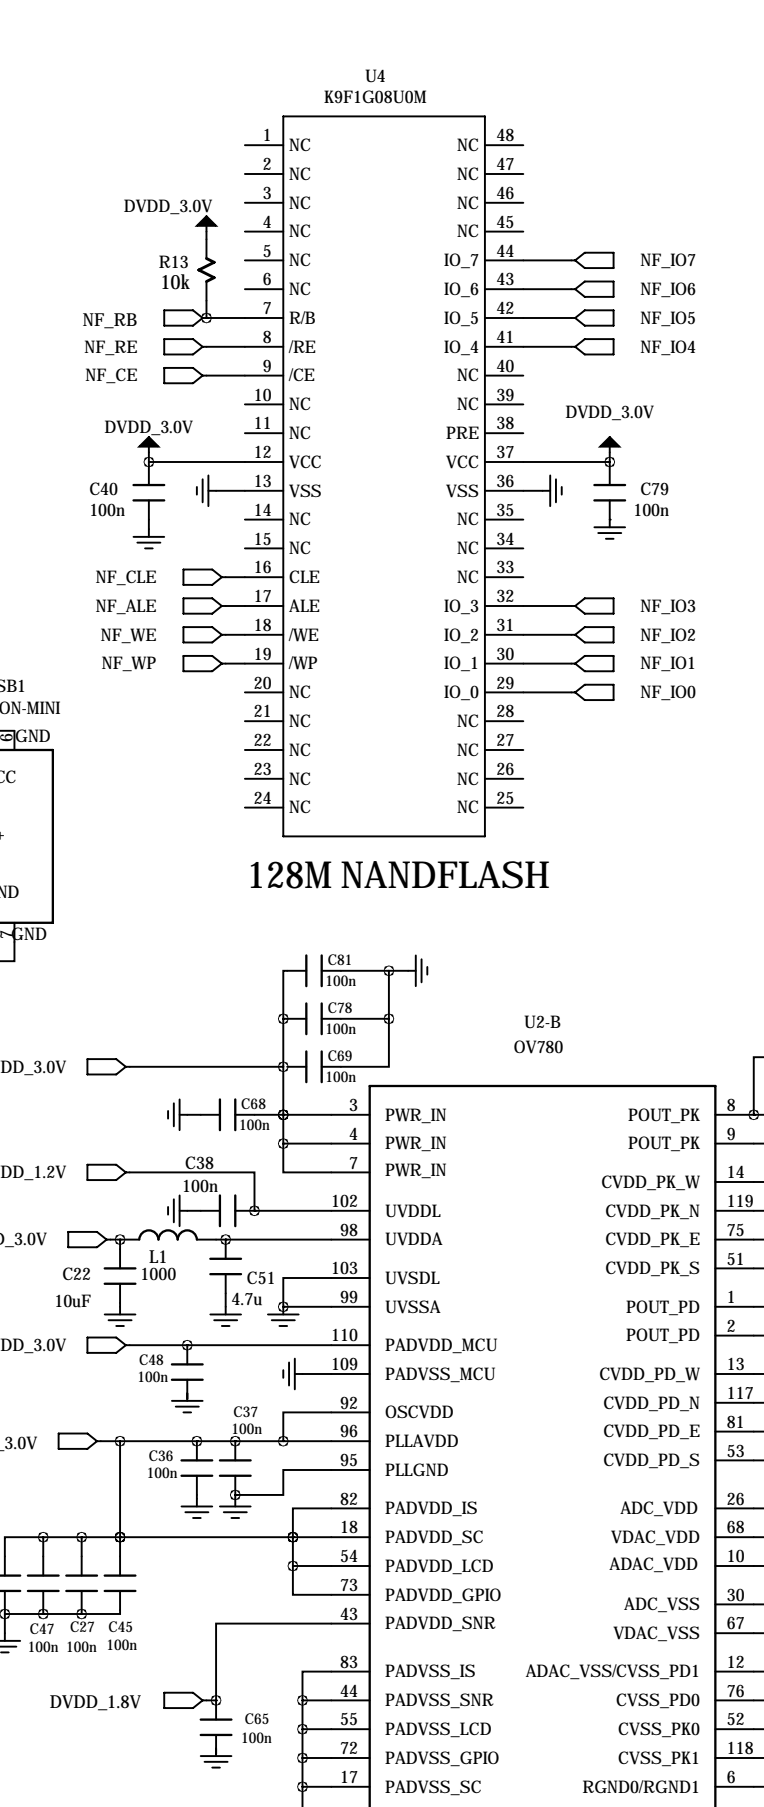

CMOS SENSOR

DRAWN: Cary TSOI		DATED: 2012.12.17		TITLE: Legrand Wireless Video Door Phone	
CHECKED: <Checked By>		DATED: <Checked Date>		CODE: <Code>	SIZE: A2
QUALITY CONTROL: <QC By>		DATED: <QC Date>		DRAWING NO: VDP1188D-1.1	
RELEASED:		DATED: <Release Date>		SCALE: <Scale>	SHEET: 1