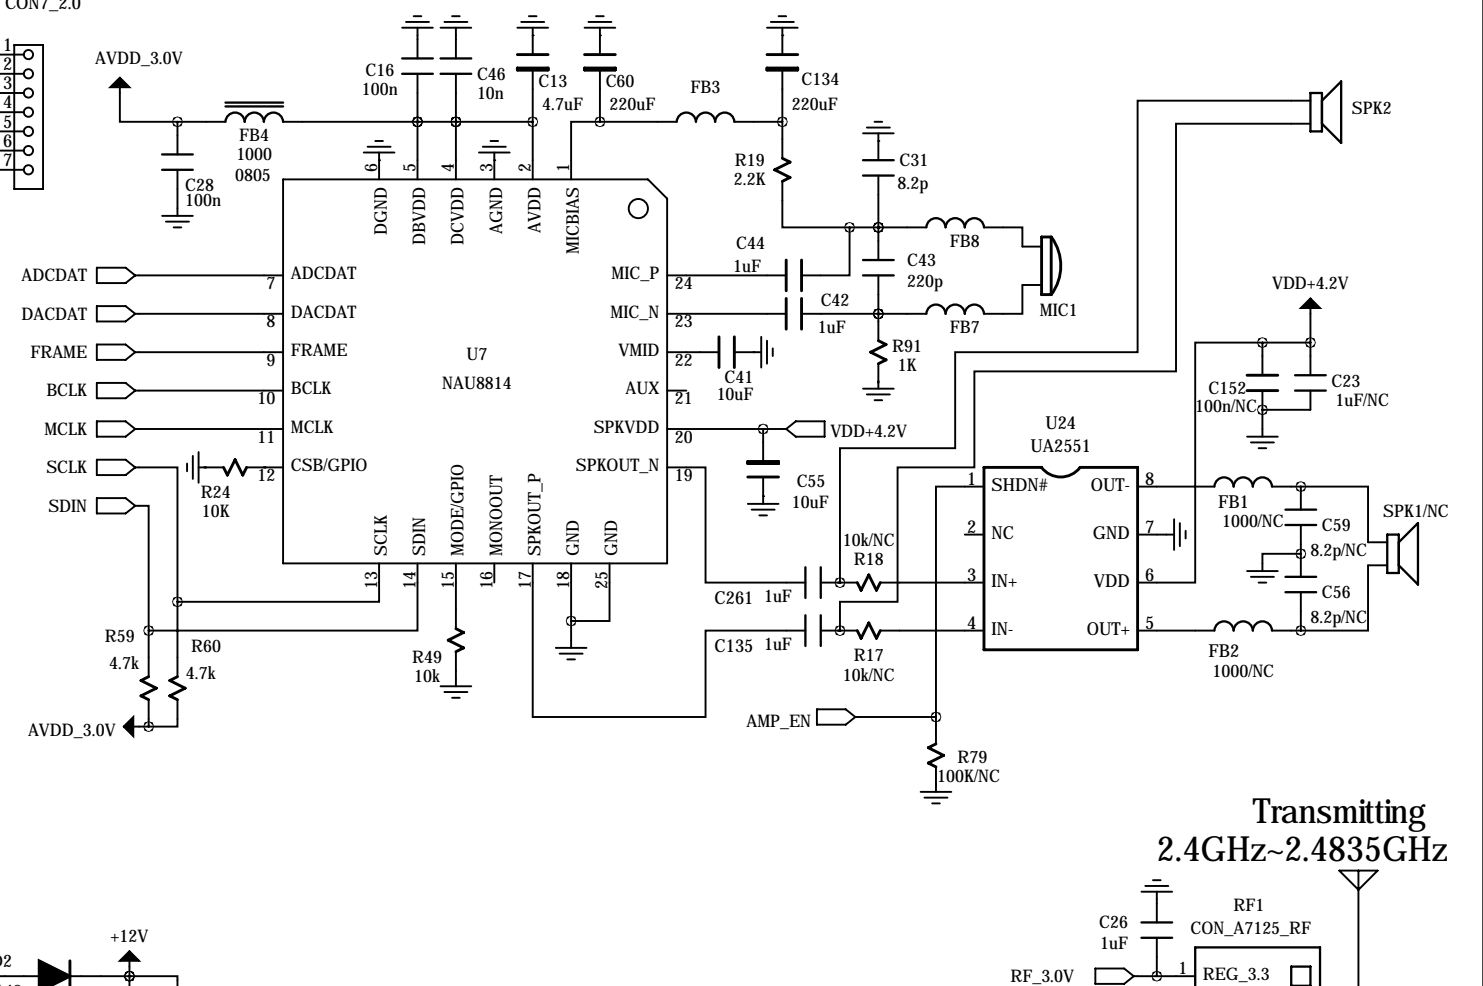

CMOS SENSOR

DRAWN: Cary TSOI		DATED: 2012.12.17		TITLE: Legrand Wireless Video Door Phone	
CHECKED: <Checked By>		DATED: <Checked Date>		CODE: <Code>	SIZE: A2
QUALITY CONTROL: <QC By>		DATED: <QC Date>		DRAWING NO: VDP1188D-1.1	
RELEASED:		DATED: <Release Date>		SCALE: <Scale>	SHEET: 1