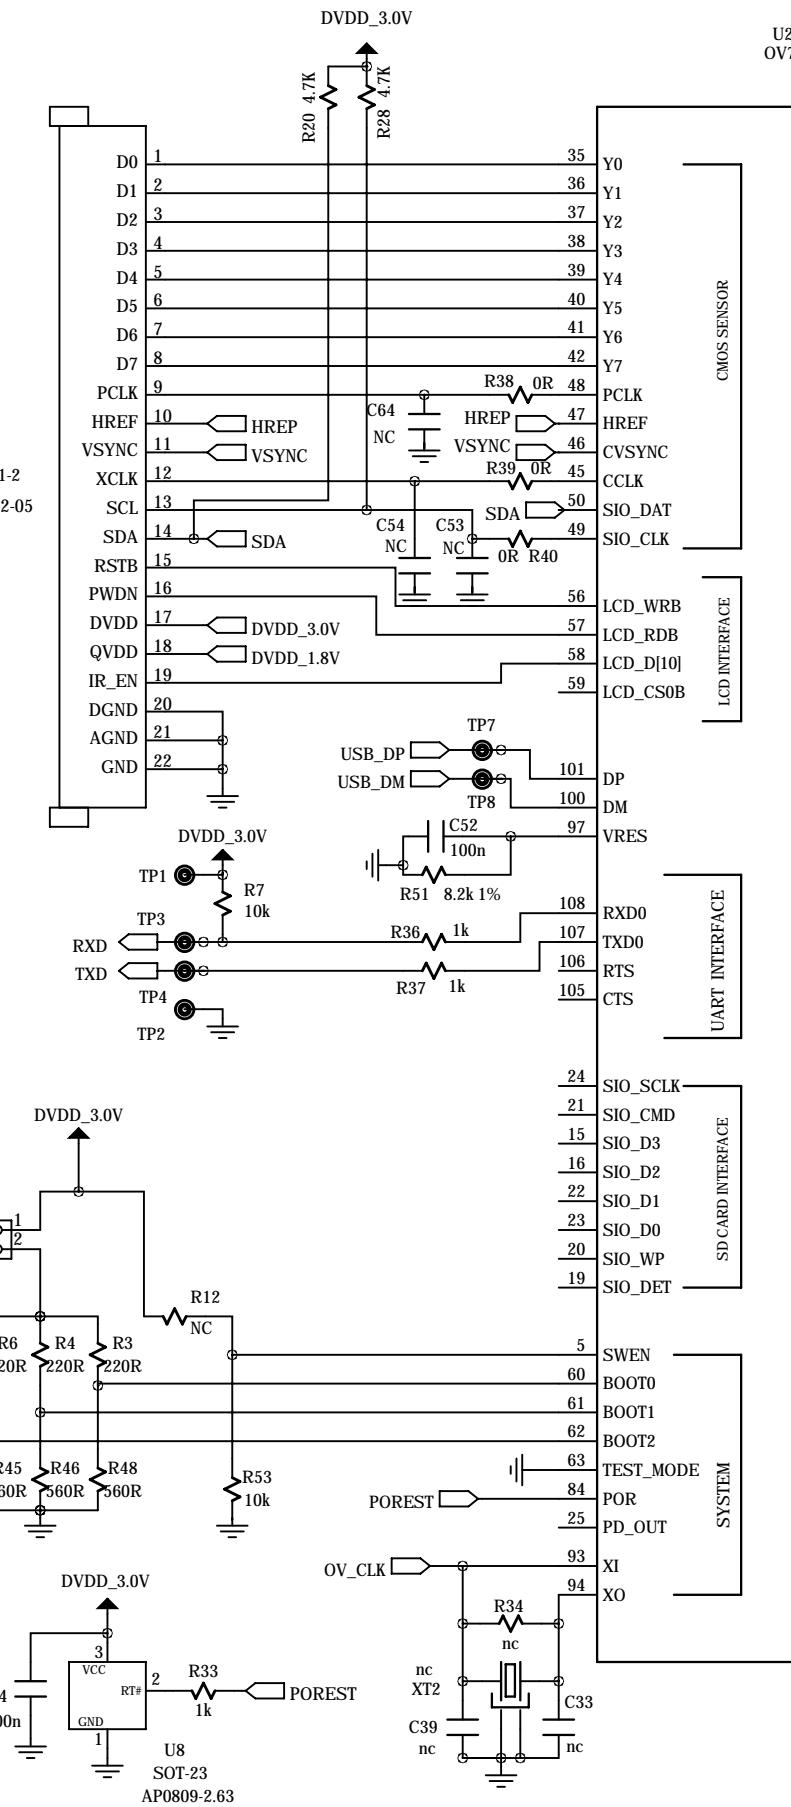

CMOS SENSOR

DRAWN: Cary TSOI		DATED: 2012.12.17		TITLE: Legrand Wireless Video Door Phone	
CHECKED: <Checked By>		DATED: <Checked Date>		CODE: <Code>	SIZE: A2
QUALITY CONTROL: <QC By>		DATED: <QC Date>		DRAWING NO: VDP1188D-1.1	
RELEASED:		DATED: <Release Date>		SCALE: <Scale>	SHEET: 1