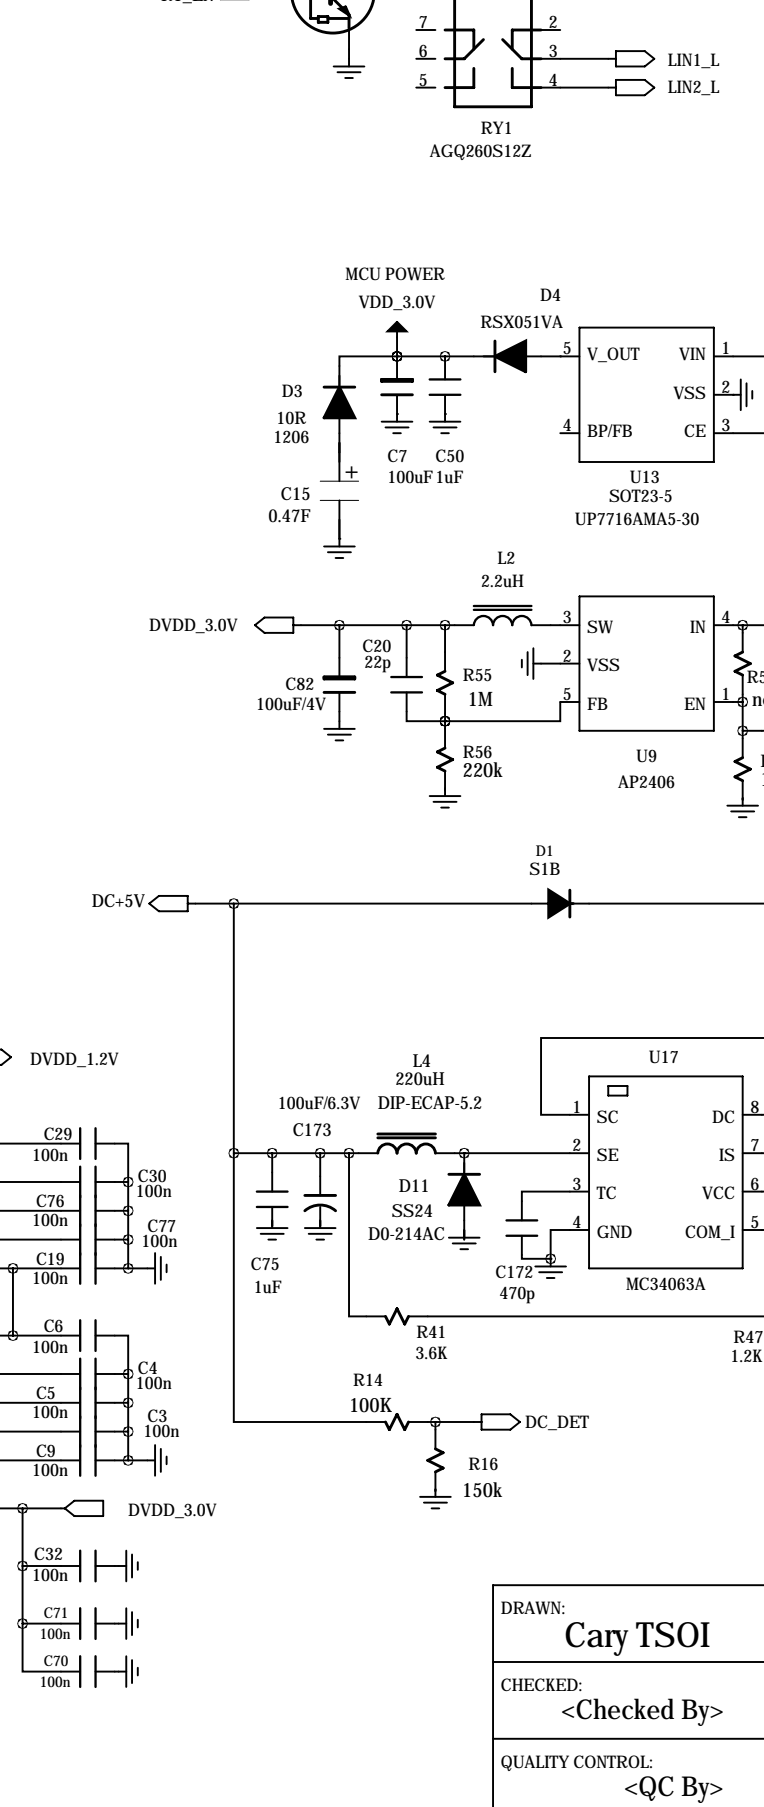

CMOS SENSOR

DRAWN: Cary TSOI		DATED: 2012.12.17		TITLE: Legrand Wireless Video Door Phone	
CHECKED: <Checked By>		DATED: <Checked Date>		CODE: <Code>	SIZE: A2
QUALITY CONTROL: <QC By>		DATED: <QC Date>		DRAWING NO: VDP1188D-1.1	
RELEASED:		DATED: <Release Date>		SCALE: <Scale>	SHEET: 1