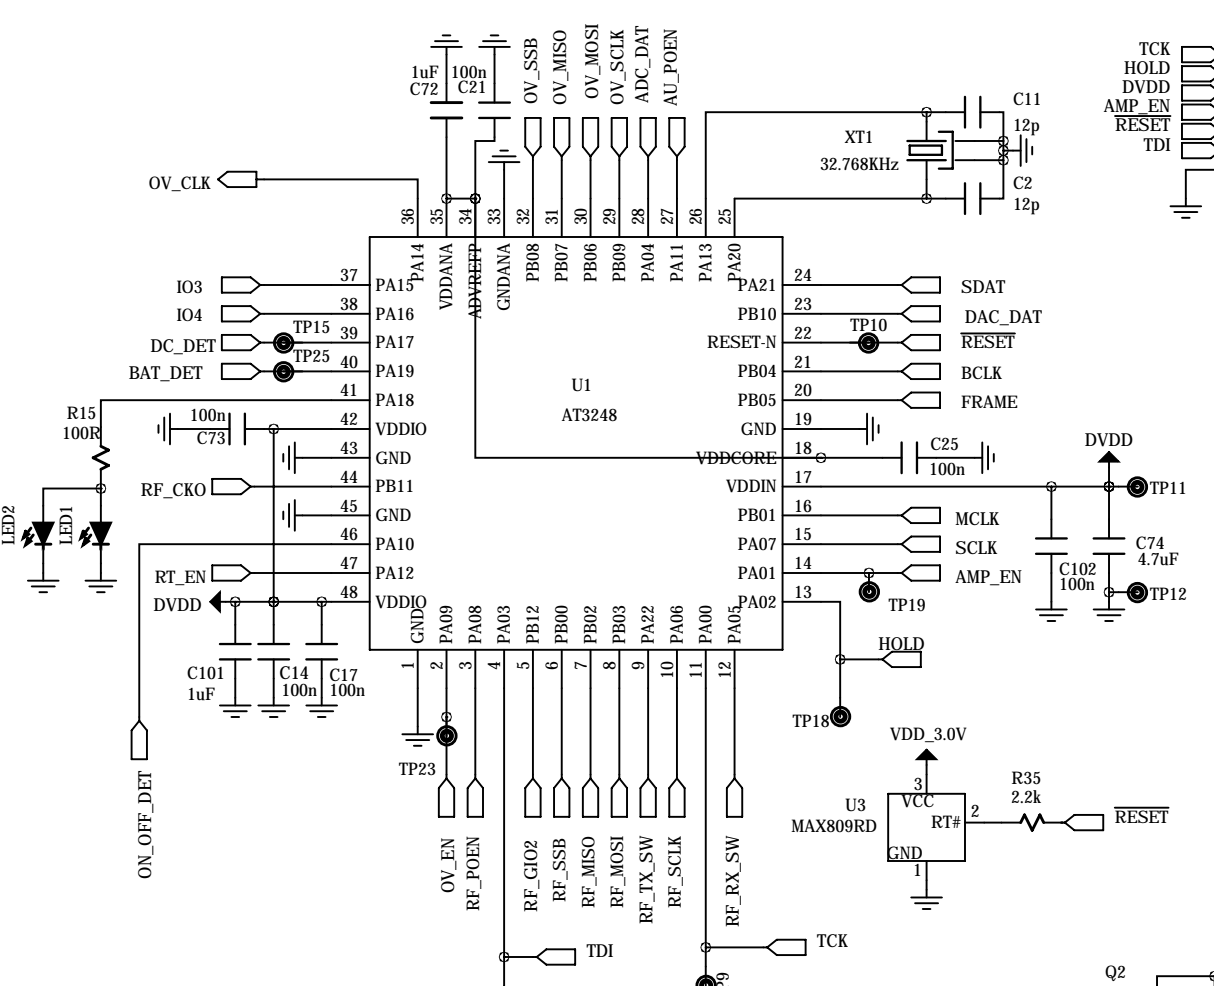

CMOS SENSOR

DRAWN: Cary TSOI		DATED: 2012.12.17		TITLE: Legrand Wireless Video Door Phone	
CHECKED: <Checked By>		DATED: <Checked Date>		CODE: <Code>	SIZE: A2
QUALITY CONTROL: <QC By>		DATED: <QC Date>		DRAWING NO: VDP1188D-1.1	
RELEASED:		DATED: <Release Date>		SCALE: <Scale>	SHEET: 1