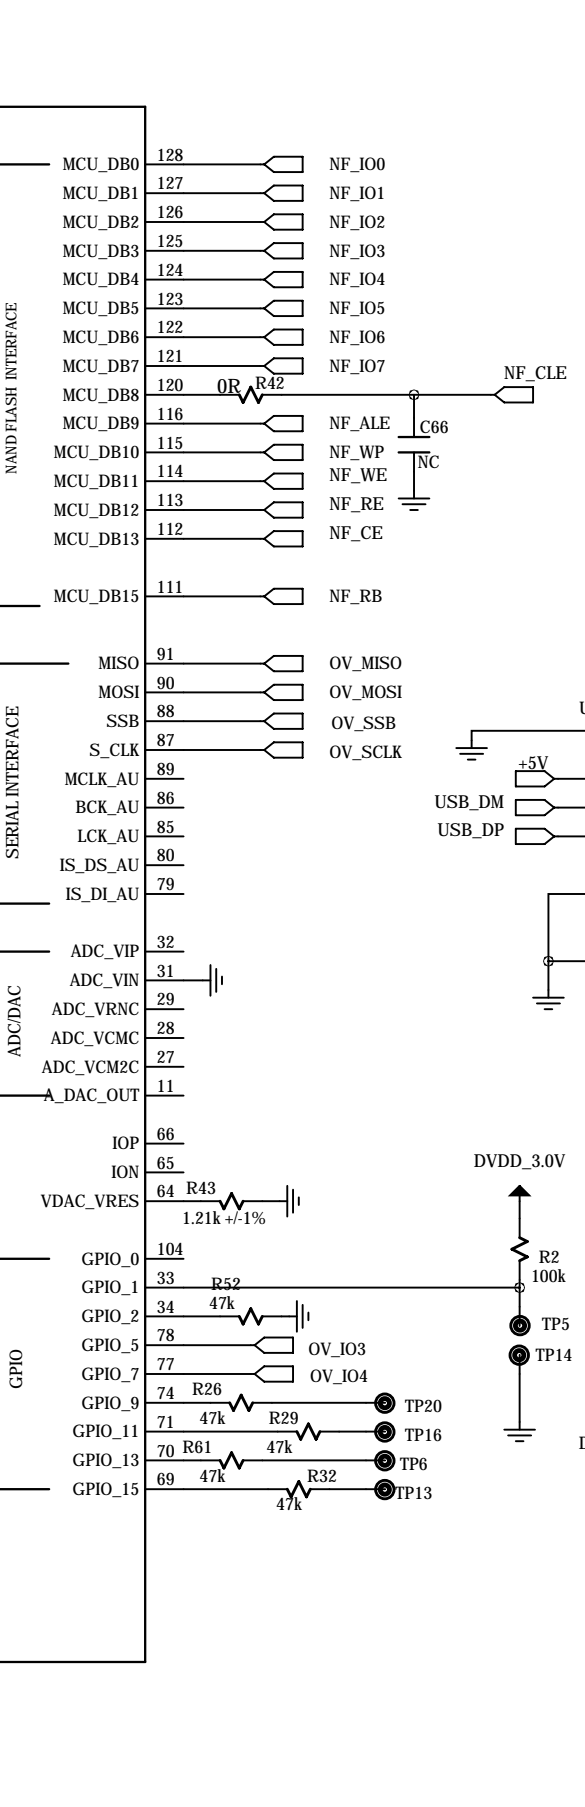

CMOS SENSOR

DRAWN: Cary TSOI		DATED: 2012.12.17		TITLE: Legrand Wireless Video Door Phone	
CHECKED: <Checked By>		DATED: <Checked Date>		CODE: <Code>	SIZE: A2
QUALITY CONTROL: <QC By>		DATED: <QC Date>		DRAWING NO: VDP1188D-1.1	
RELEASED:		DATED: <Release Date>		SCALE: <Scale>	SHEET: 1