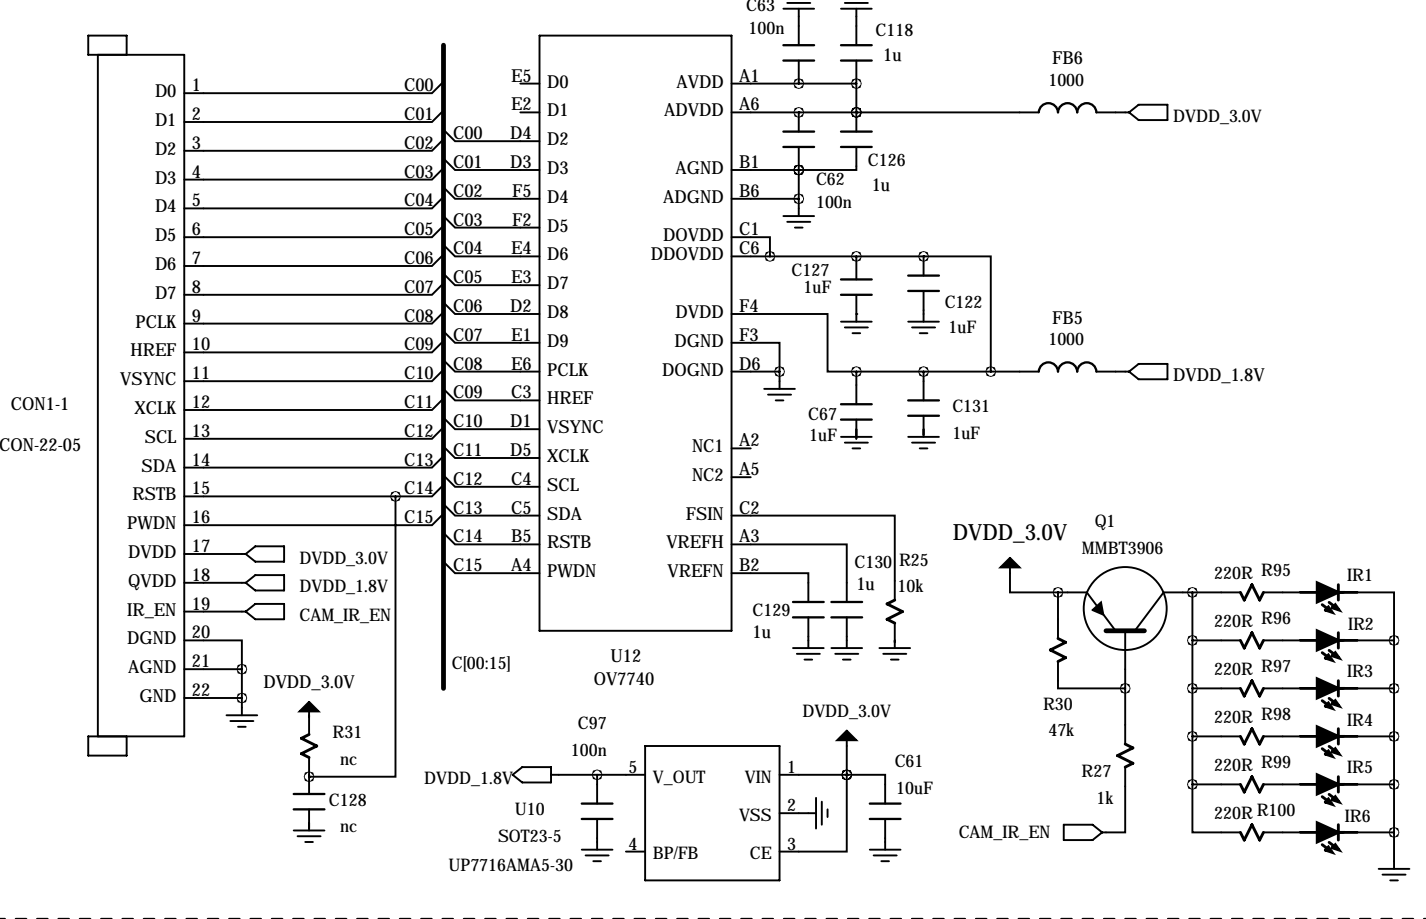

CMOS SENSOR

DRAWN: Cary TSOI		DATED: 2012.12.17		TITLE: Legrand Wireless Video Door Phone	
CHECKED: <Checked By>		DATED: <Checked Date>		CODE: <Code>	SIZE: A2
QUALITY CONTROL: <QC By>		DATED: <QC Date>		DRAWING NO: VDP1188D-1.1	
RELEASED:		DATED: <Release Date>		SCALE: <Scale>	SHEET: 1