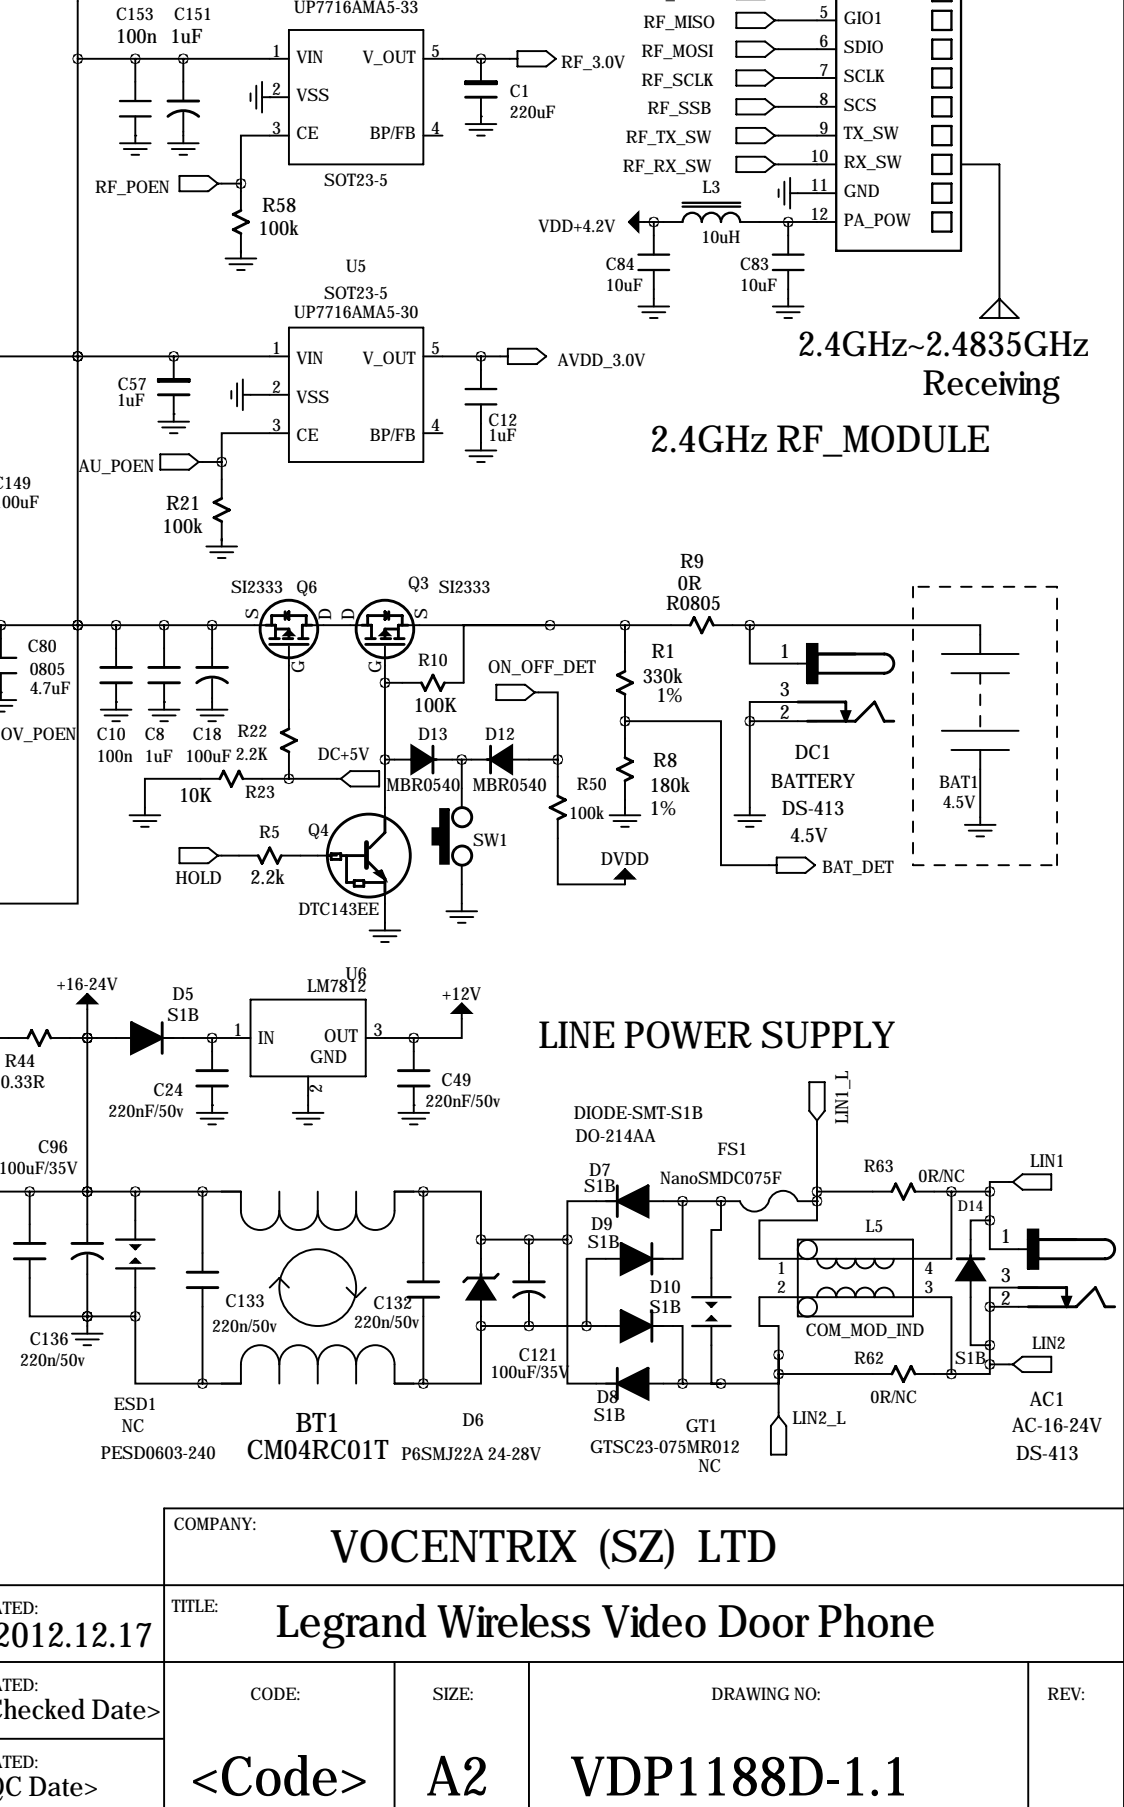

CMOS SENSOR

DRAWN: Cary TSOI		DATED: 2012.12.17		TITLE: Legrand Wireless Video Door Phone	
CHECKED: <Checked By>		DATED: <Checked Date>		CODE: <Code>	SIZE: A2
QUALITY CONTROL: <QC By>		DATED: <QC Date>		DRAWING NO: VDP1188D-1.1	
RELEASED:		DATED: <Release Date>		SCALE: <Scale>	SHEET: 1