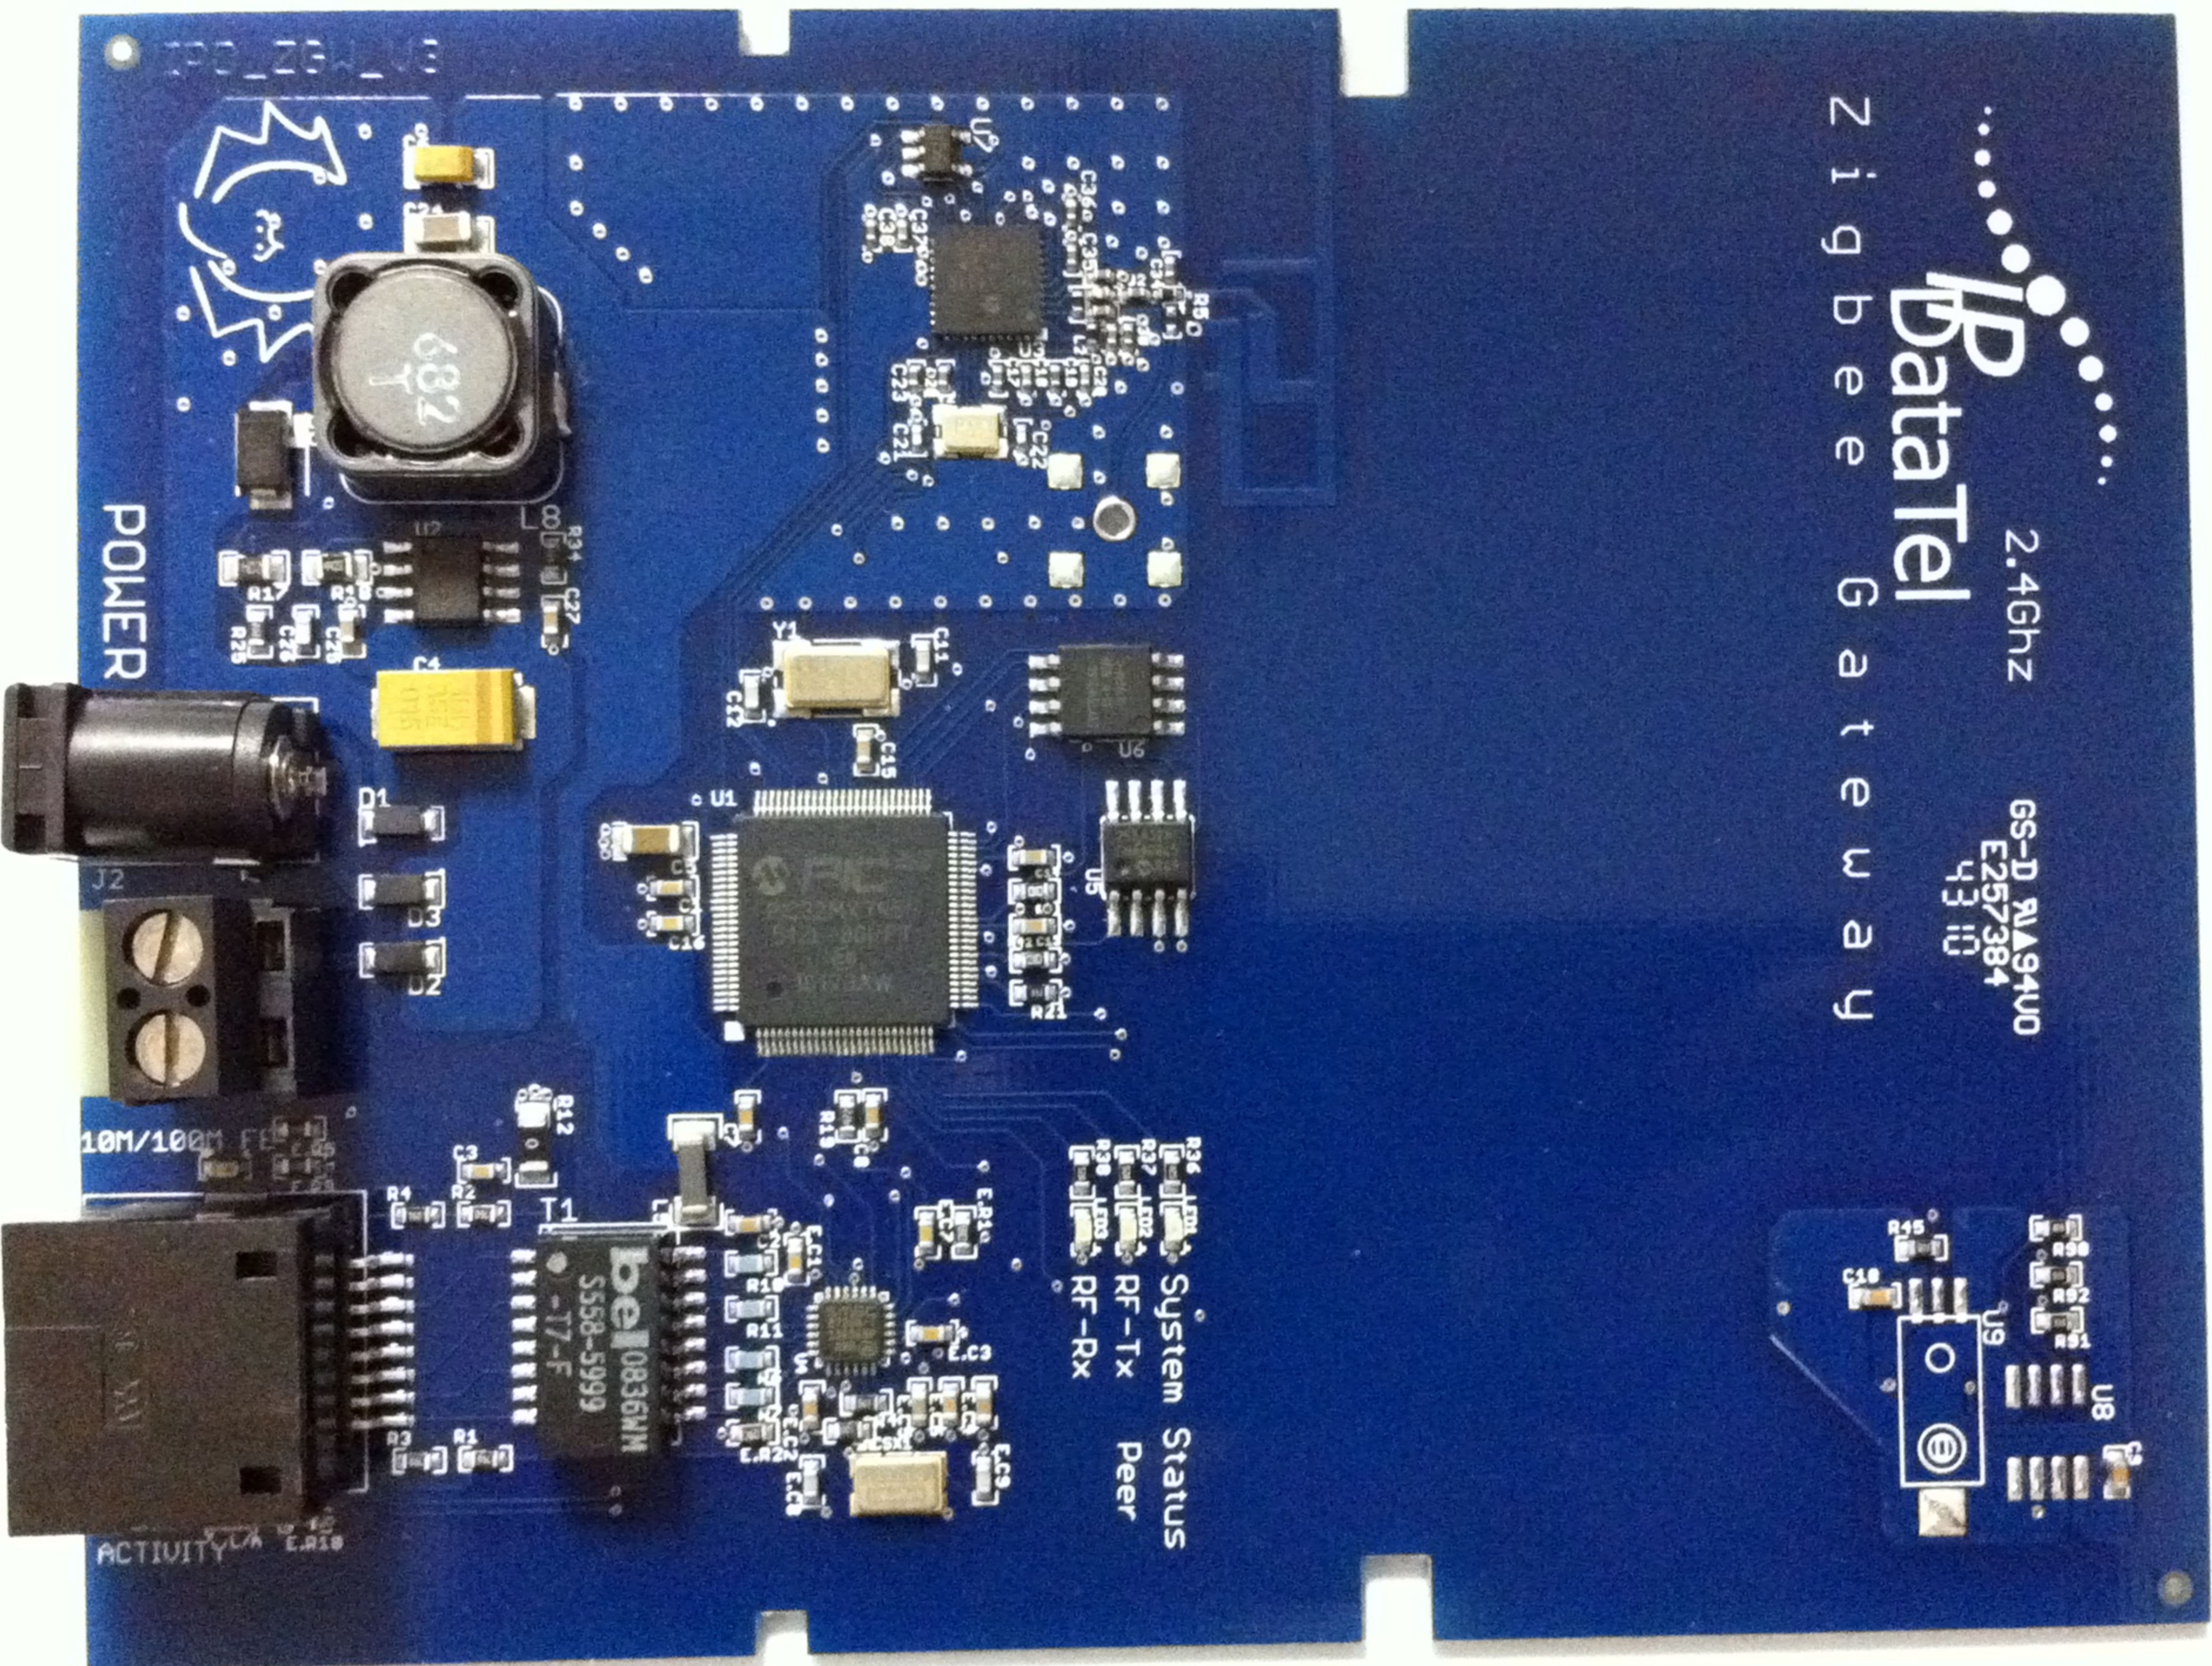

2.4Ghz
DataTel
Zigbee Gateway
6S-D N/A94U0
E257384
4310

System Status
RF-Tx Peer
RF-Rx

bel
0836M
6665-8855
3558-5999
-17-F

POWER

682

ACTIVITY

10M/100M

J2

IP DataTel
2.4GHz
Zigbee Gateway

GS-D PA194U0
E257384
4310

R36 J1 System Status
R37 J2 RF-Tx Peer
R38 J3 RF-Rx

POWER

10M/100M

ACTIVITY