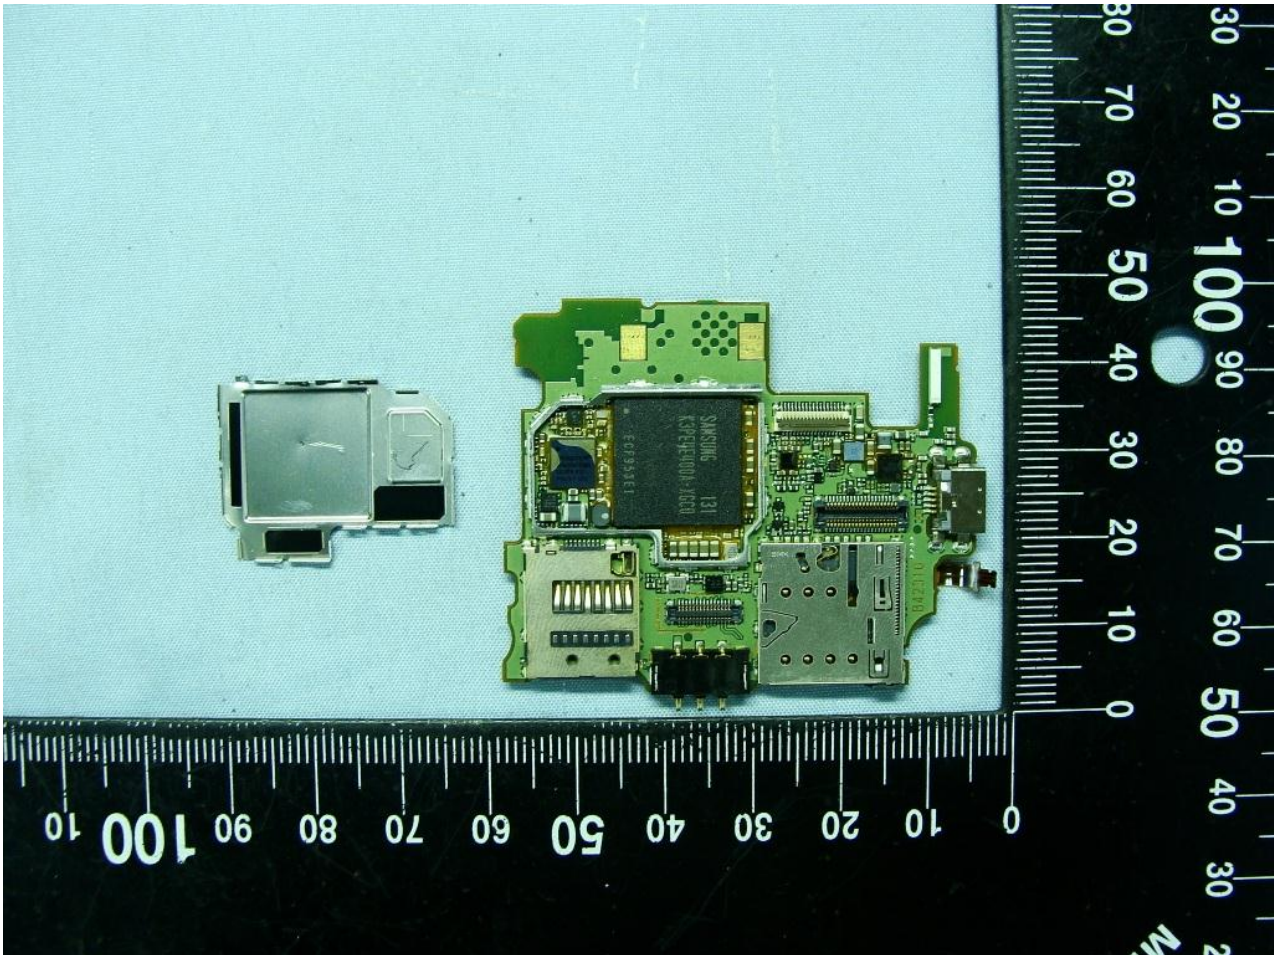

### 3. Internal Photograph of EUT

Brand Name: Fujitsu Toshiba Mobile Communications Ltd. / Model Name: FJ112

Brand Name: Fujitsu Toshiba Mobile Communications Ltd. / Model Name: FJ112

Brand Name: Fujitsu Toshiba Mobile Communications Ltd. / Model Name: FJ112

WWAN Antenna <Tx / Rx>

**Brand Name: Fujitsu Toshiba Mobile Communications Ltd. / Model Name: FJ112**

Brand Name: Fujitsu Toshiba Mobile Communications Ltd. / Model Name: FJ112

**WLAN & Bluetooth Antenna <Tx / Rx>**