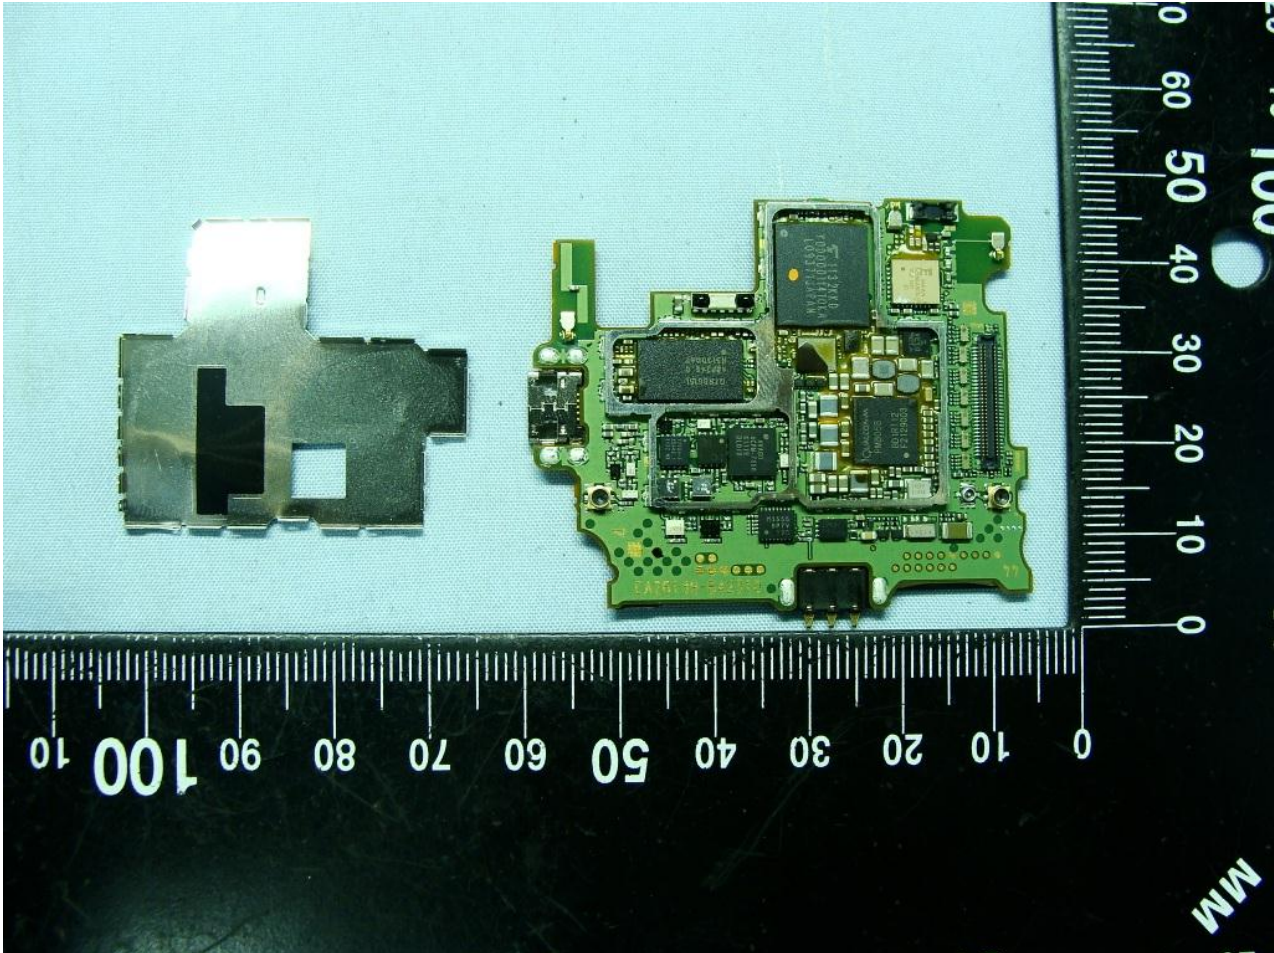

### 3. Internal Photograph of EUT

Brand Name: Fujitsu Toshiba Mobile Communications Ltd. / Model Name: FJ112

Brand Name: Fujitsu Toshiba Mobile Communications Ltd. / Model Name: FJ112

Brand Name: Fujitsu Toshiba Mobile Communications Ltd. / Model Name: FJ112

WWAN Antenna <Tx / Rx>

**Brand Name: Fujitsu Toshiba Mobile Communications Ltd. / Model Name: FJ112**

Brand Name: Fujitsu Toshiba Mobile Communications Ltd. / Model Name: FJ112

**WLAN & Bluetooth Antenna <Tx / Rx>**