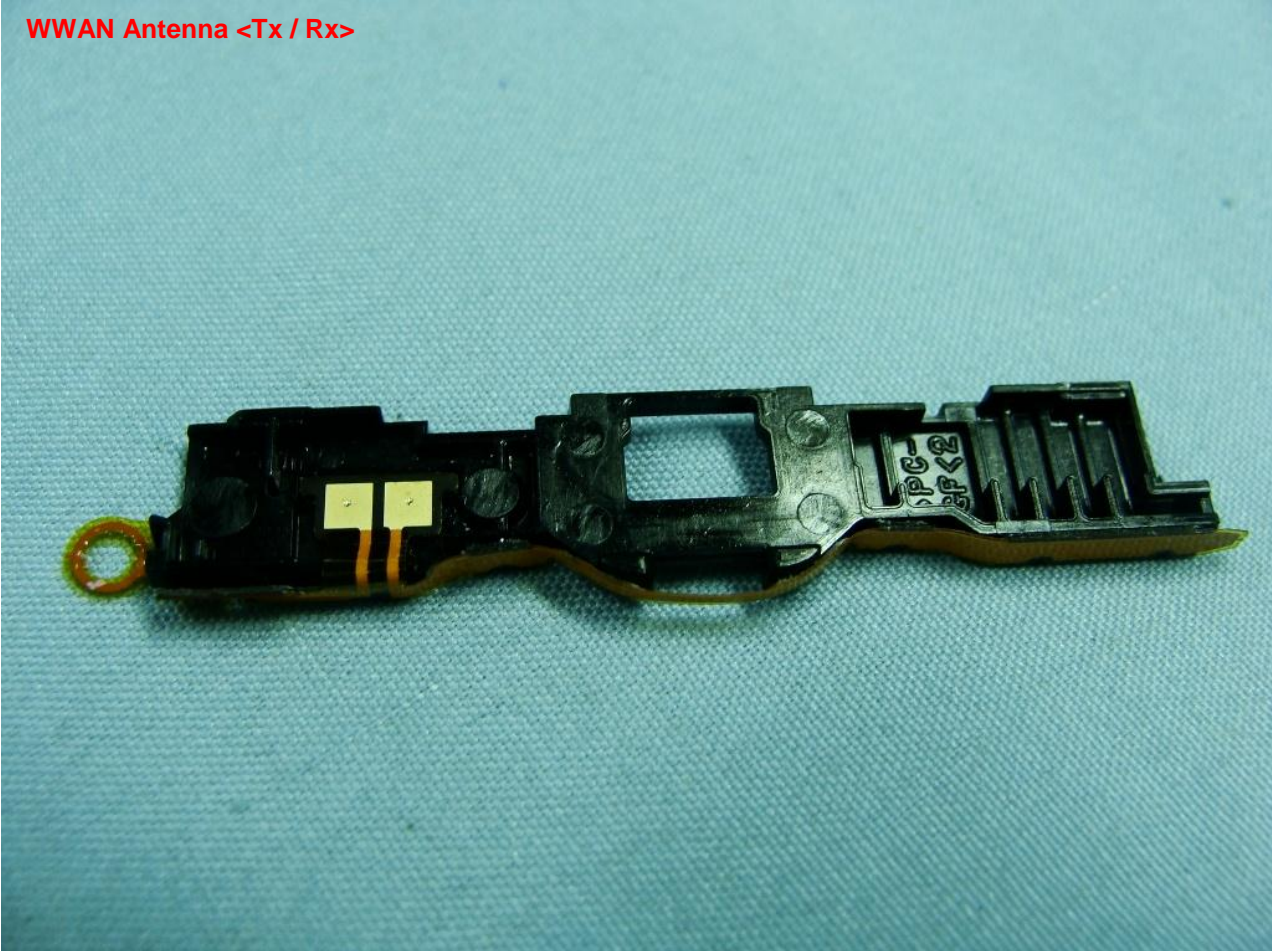

### 3. Internal Photograph of EUT

Brand Name: Fujitsu Toshiba Mobile Communications Ltd. / Model Name: FJ112

Brand Name: Fujitsu Toshiba Mobile Communications Ltd. / Model Name: FJ112

Brand Name: Fujitsu Toshiba Mobile Communications Ltd. / Model Name: FJ112

WWAN Antenna <Tx / Rx>

**Brand Name: Fujitsu Toshiba Mobile Communications Ltd. / Model Name: FJ112**

Brand Name: Fujitsu Toshiba Mobile Communications Ltd. / Model Name: FJ112

**WLAN & Bluetooth Antenna <Tx / Rx>**